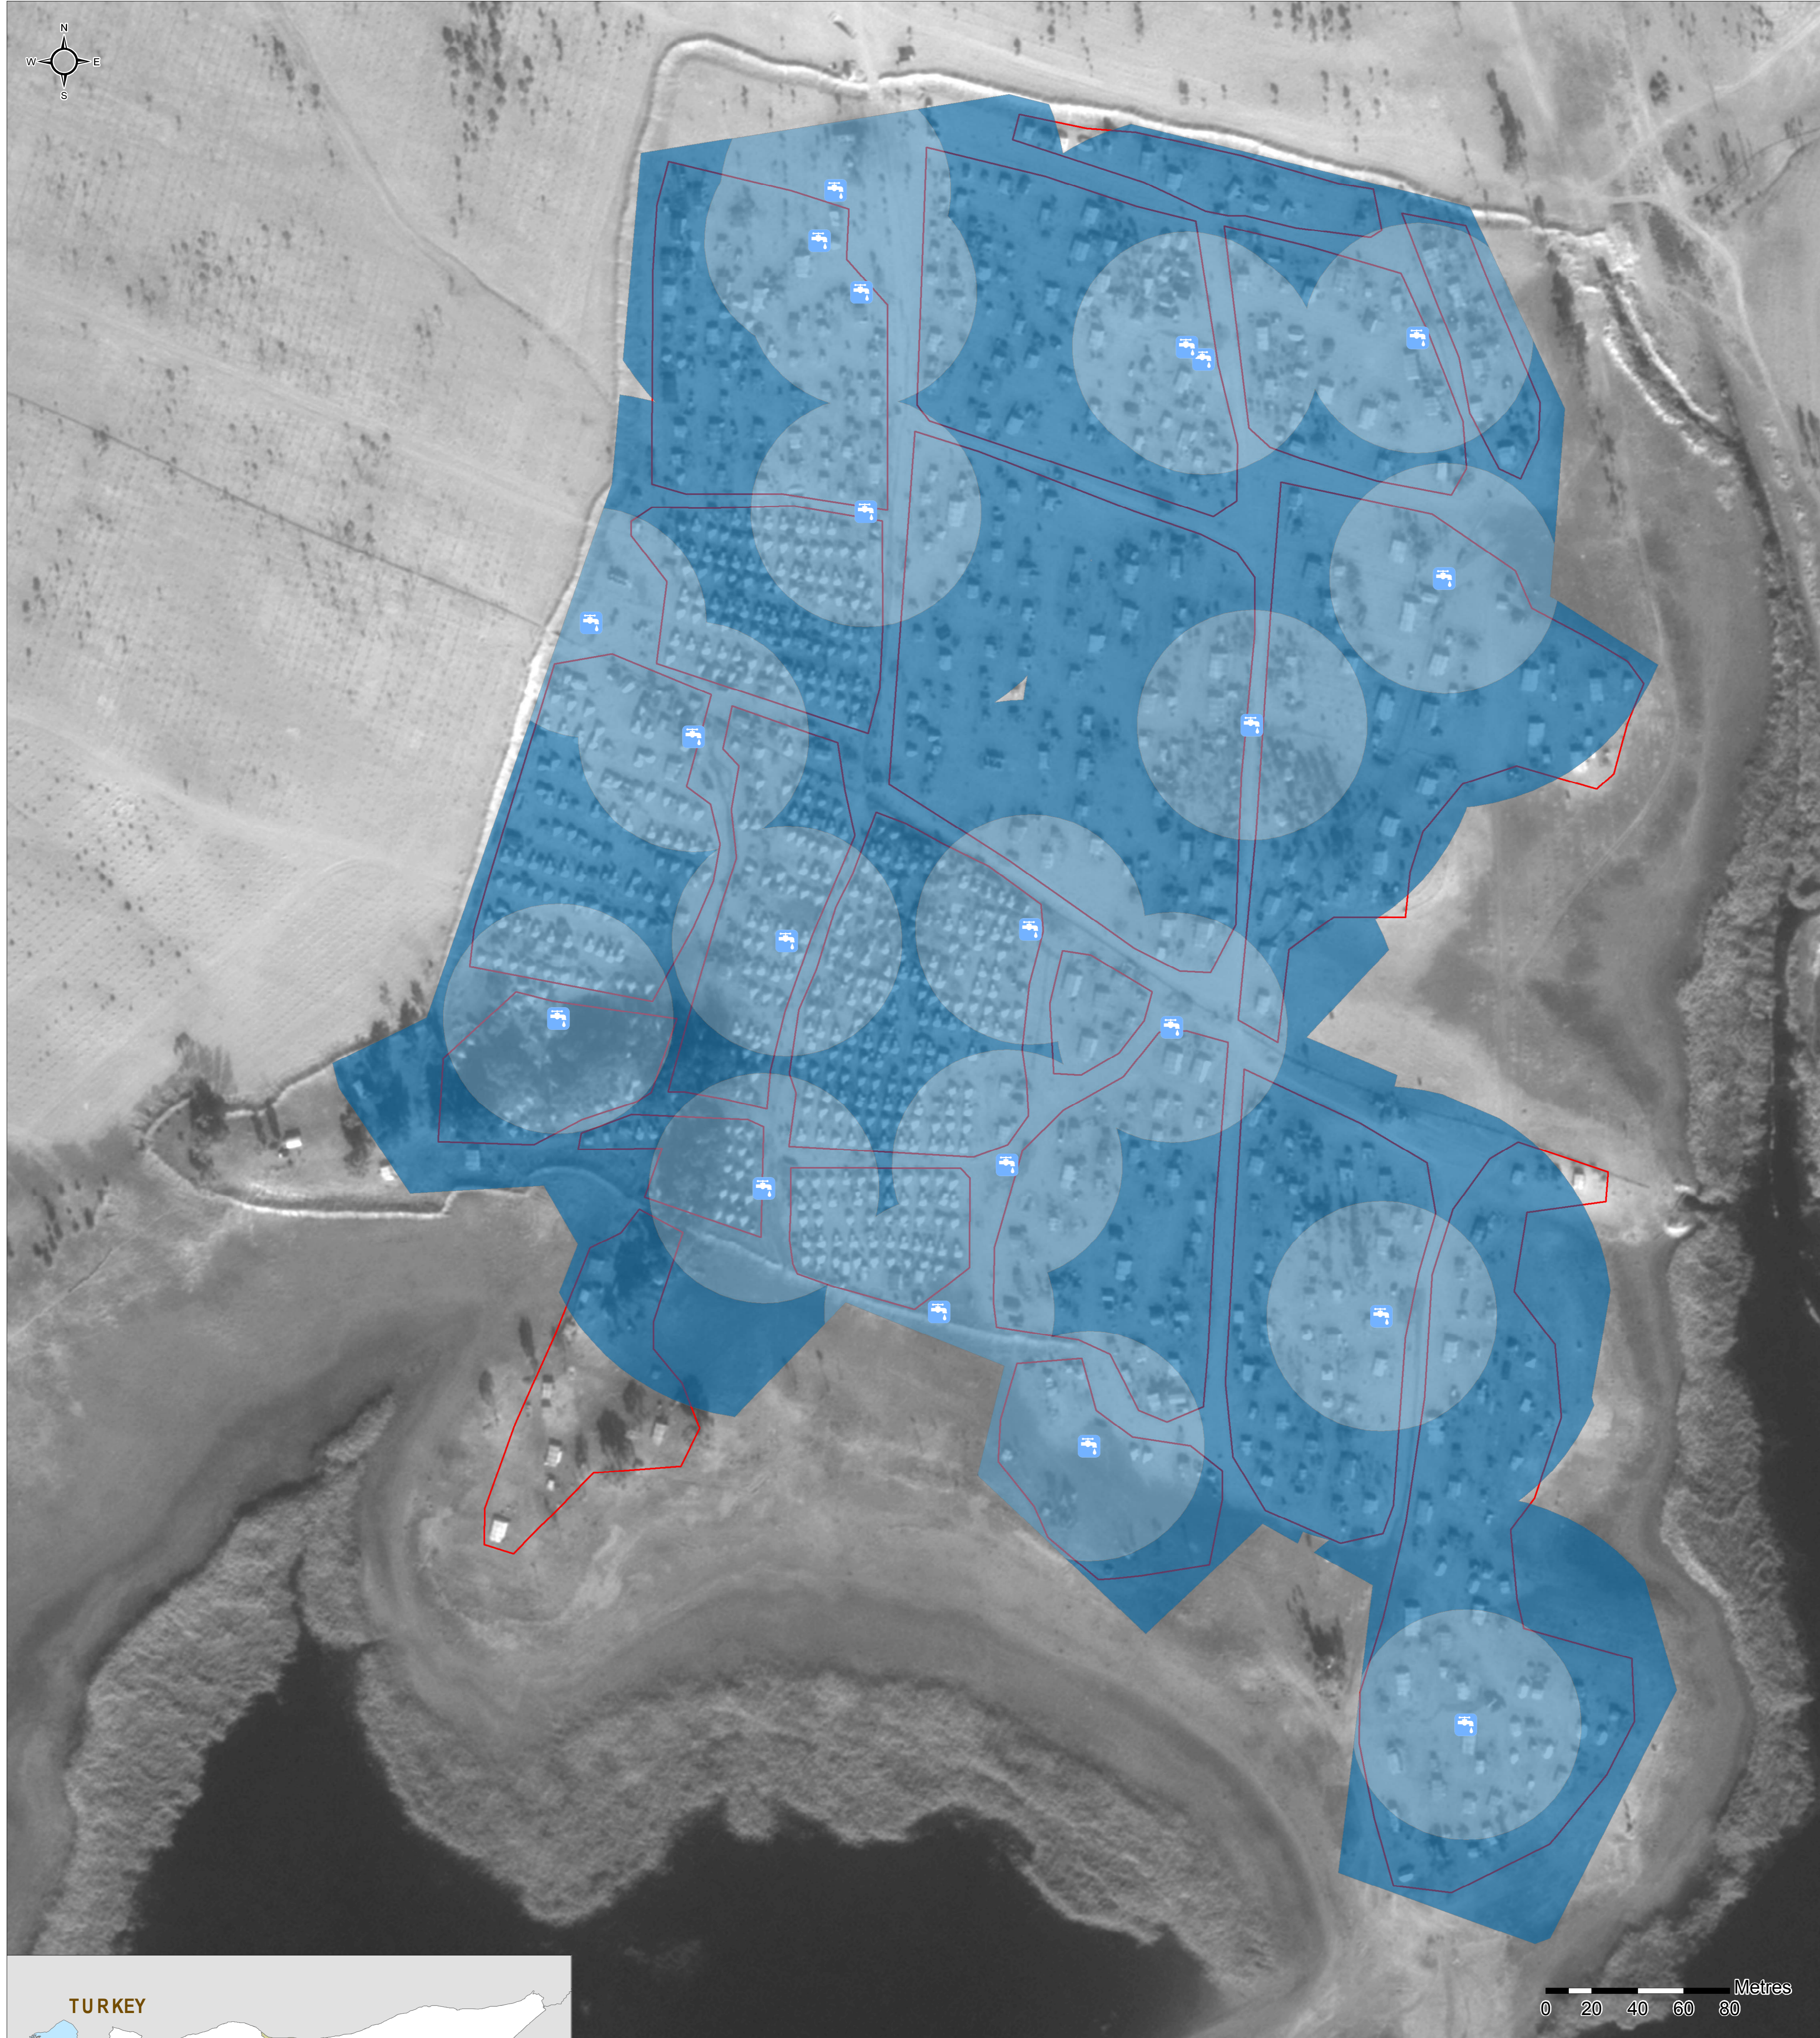

# SYRIA - Ar Raqqa- Twahina IDP Camp

## Distance from main water points - As of November 2017

For Humanitarian Purposes Only  
Production date : 03 January 2018

### Distance from water point

- 0 - 50 m
- 50 - 100 m

Blocks

Water tank / tap stand

Data Sources:  
Infrastructure: REACH  
Satellite Imagery: Pleiades-1 from 2 December 2017  
Copyright: ©CNES 2017  
Distribution: Airbus DS  
Projection: WGS 1984 UTM Zone 37N  
File:  
REACH\_SYR\_Map\_Twahina\_Camp\_Water\_November2017\_A0  
Contact: [mena.reach@impact-initiatives.org](mailto:mena.reach@impact-initiatives.org)

Note: Data, designations and boundaries contained on this map are not warranted to be error-free and do not imply acceptance by the REACH partners, associates or donors mentioned on this map.