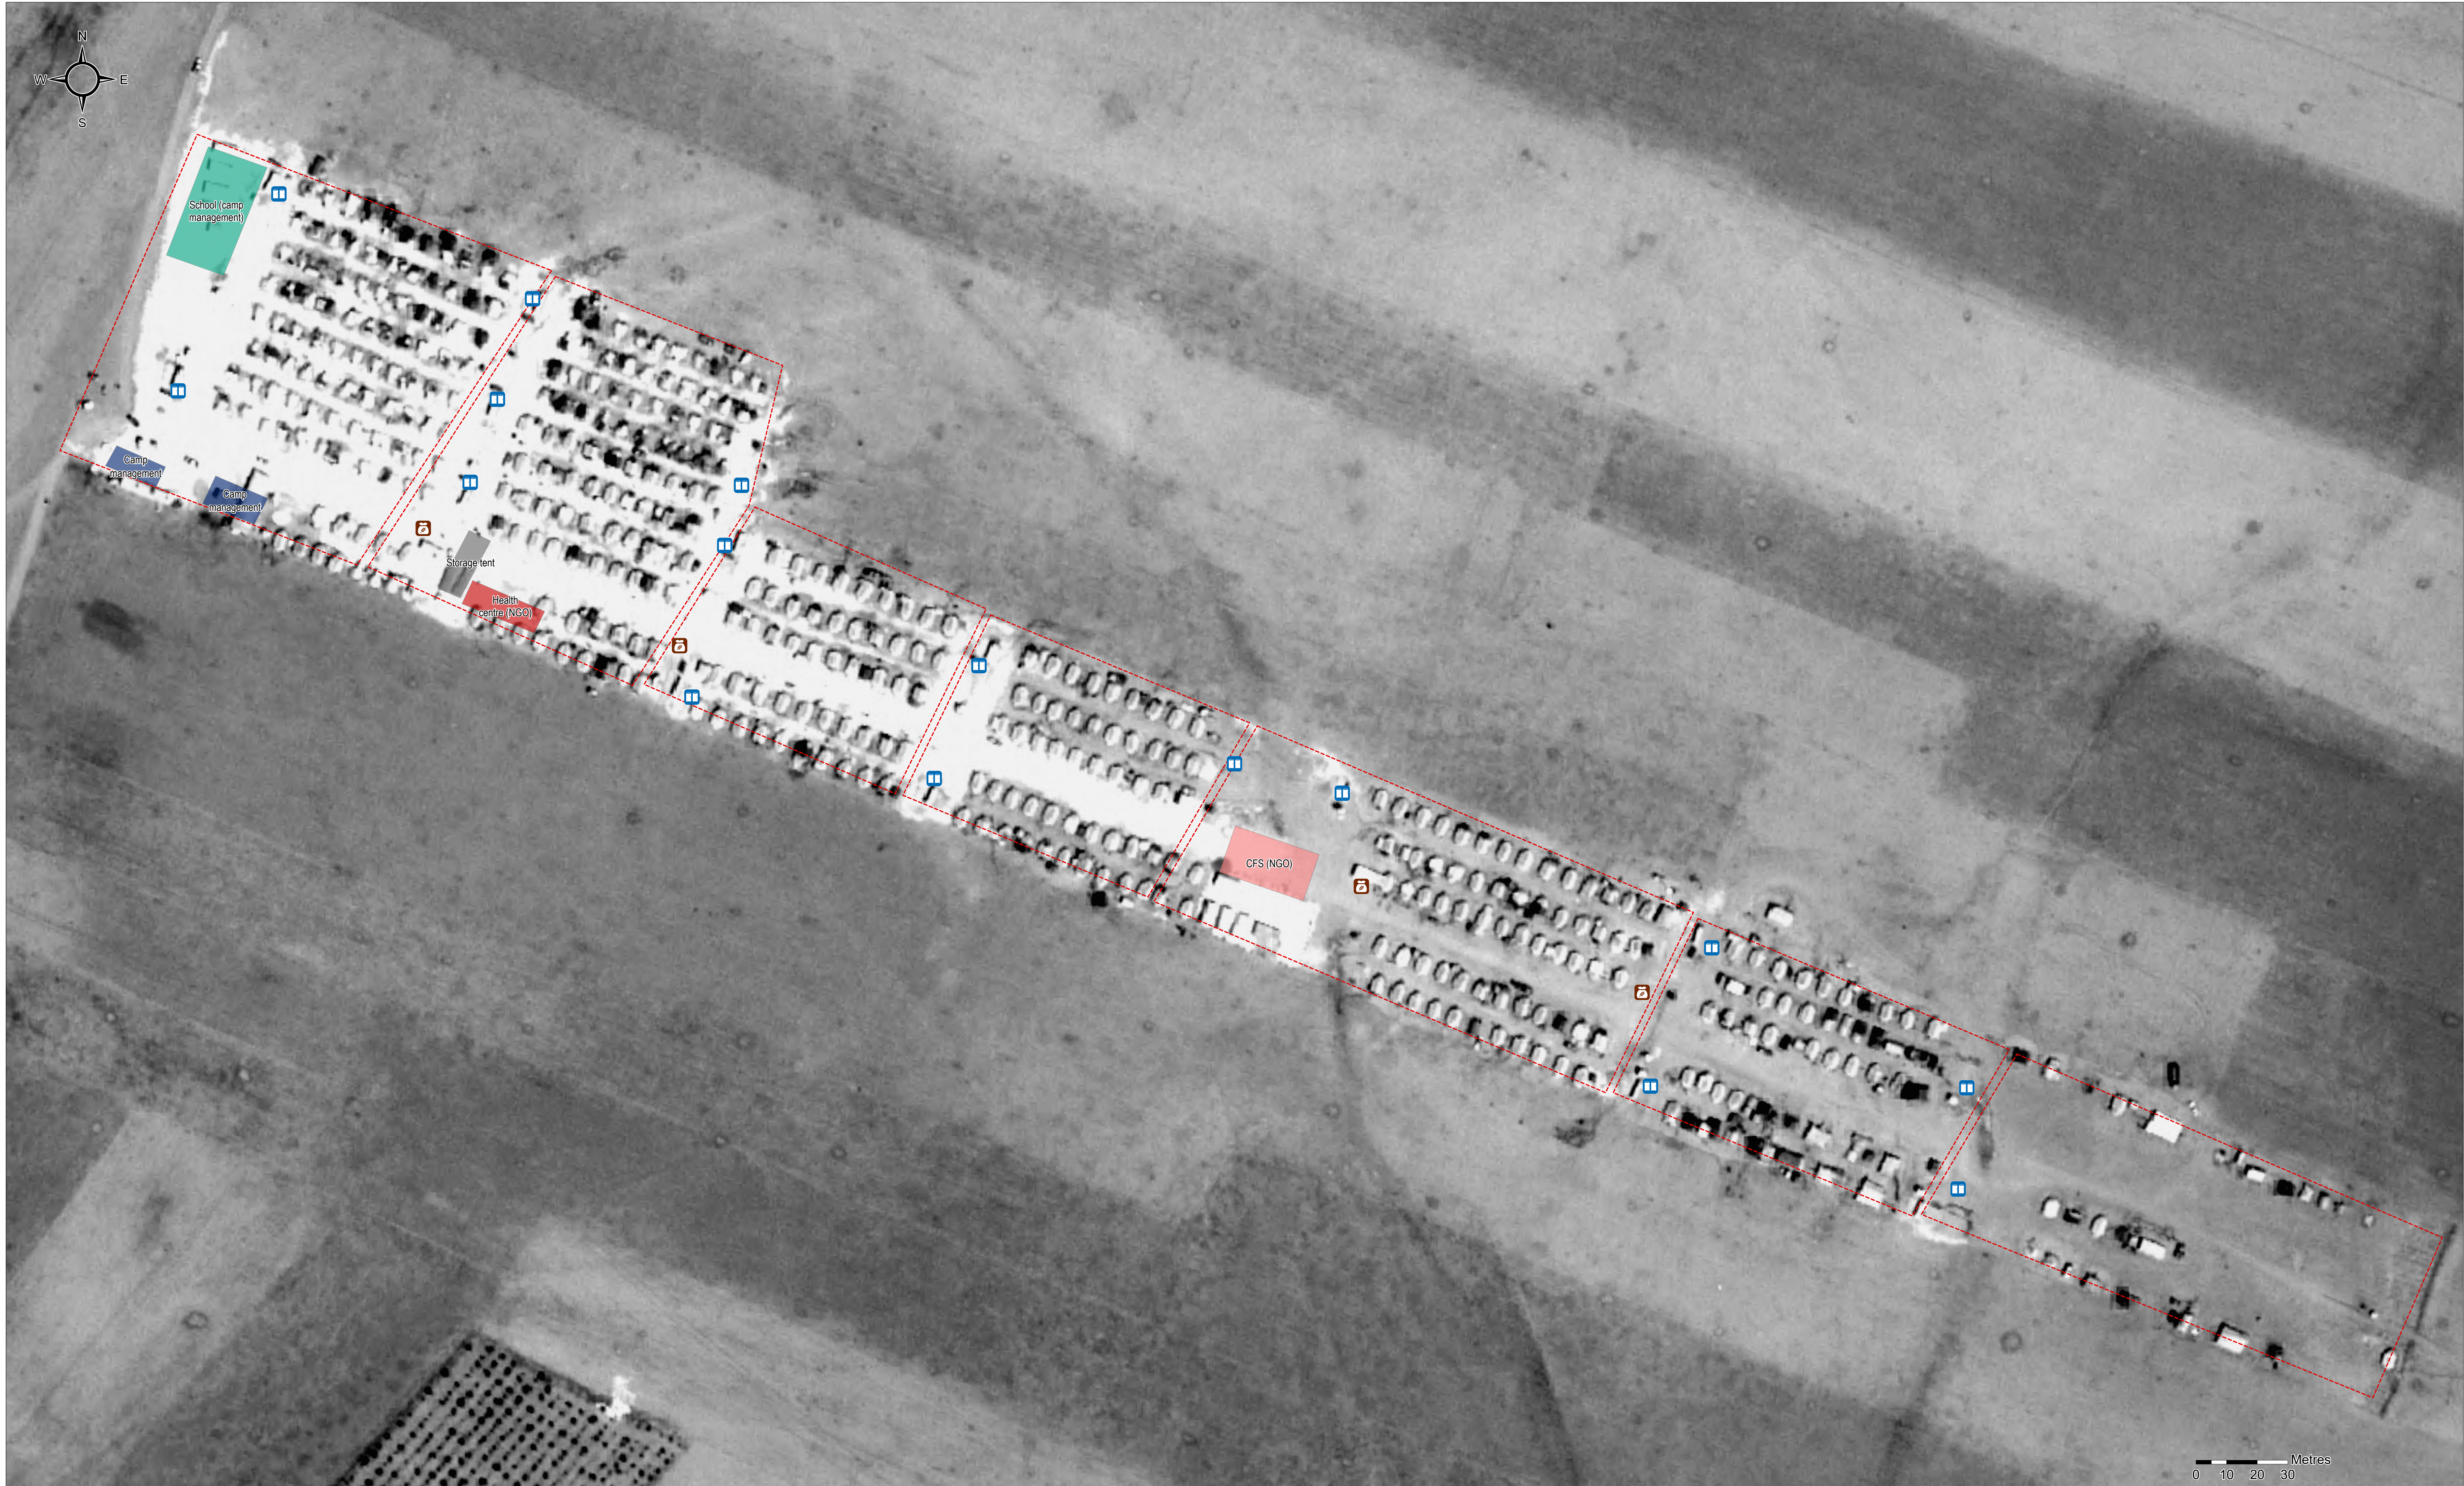

SYRIA - Menbij East IDP Camp New

General Infrastructure - As of December 2018

- Camp Management / NGO office
- School
- Entrance
- Block (7 total)
- Child Friendly Space
- Storage
- Latrine
- Health Centre
- Shop

Data Sources:
Infrastructure: REACH
Satellite Imagery: Pleiades from 19 June 2018
Copyright: (c) CNES 2018
Distribution: Airbus DS
Projection: WGS 1984 UTM Zone 37N
File: REACH_SYR_Map_Menbj_East_Camp_New_December2018
Contact: mena.reach@impact-initiatives.org

Note: Data, designations and boundaries contained on this map are not warranted to be error-free and do not imply acceptance by the REACH partners, associated, donors mentioned on this map.