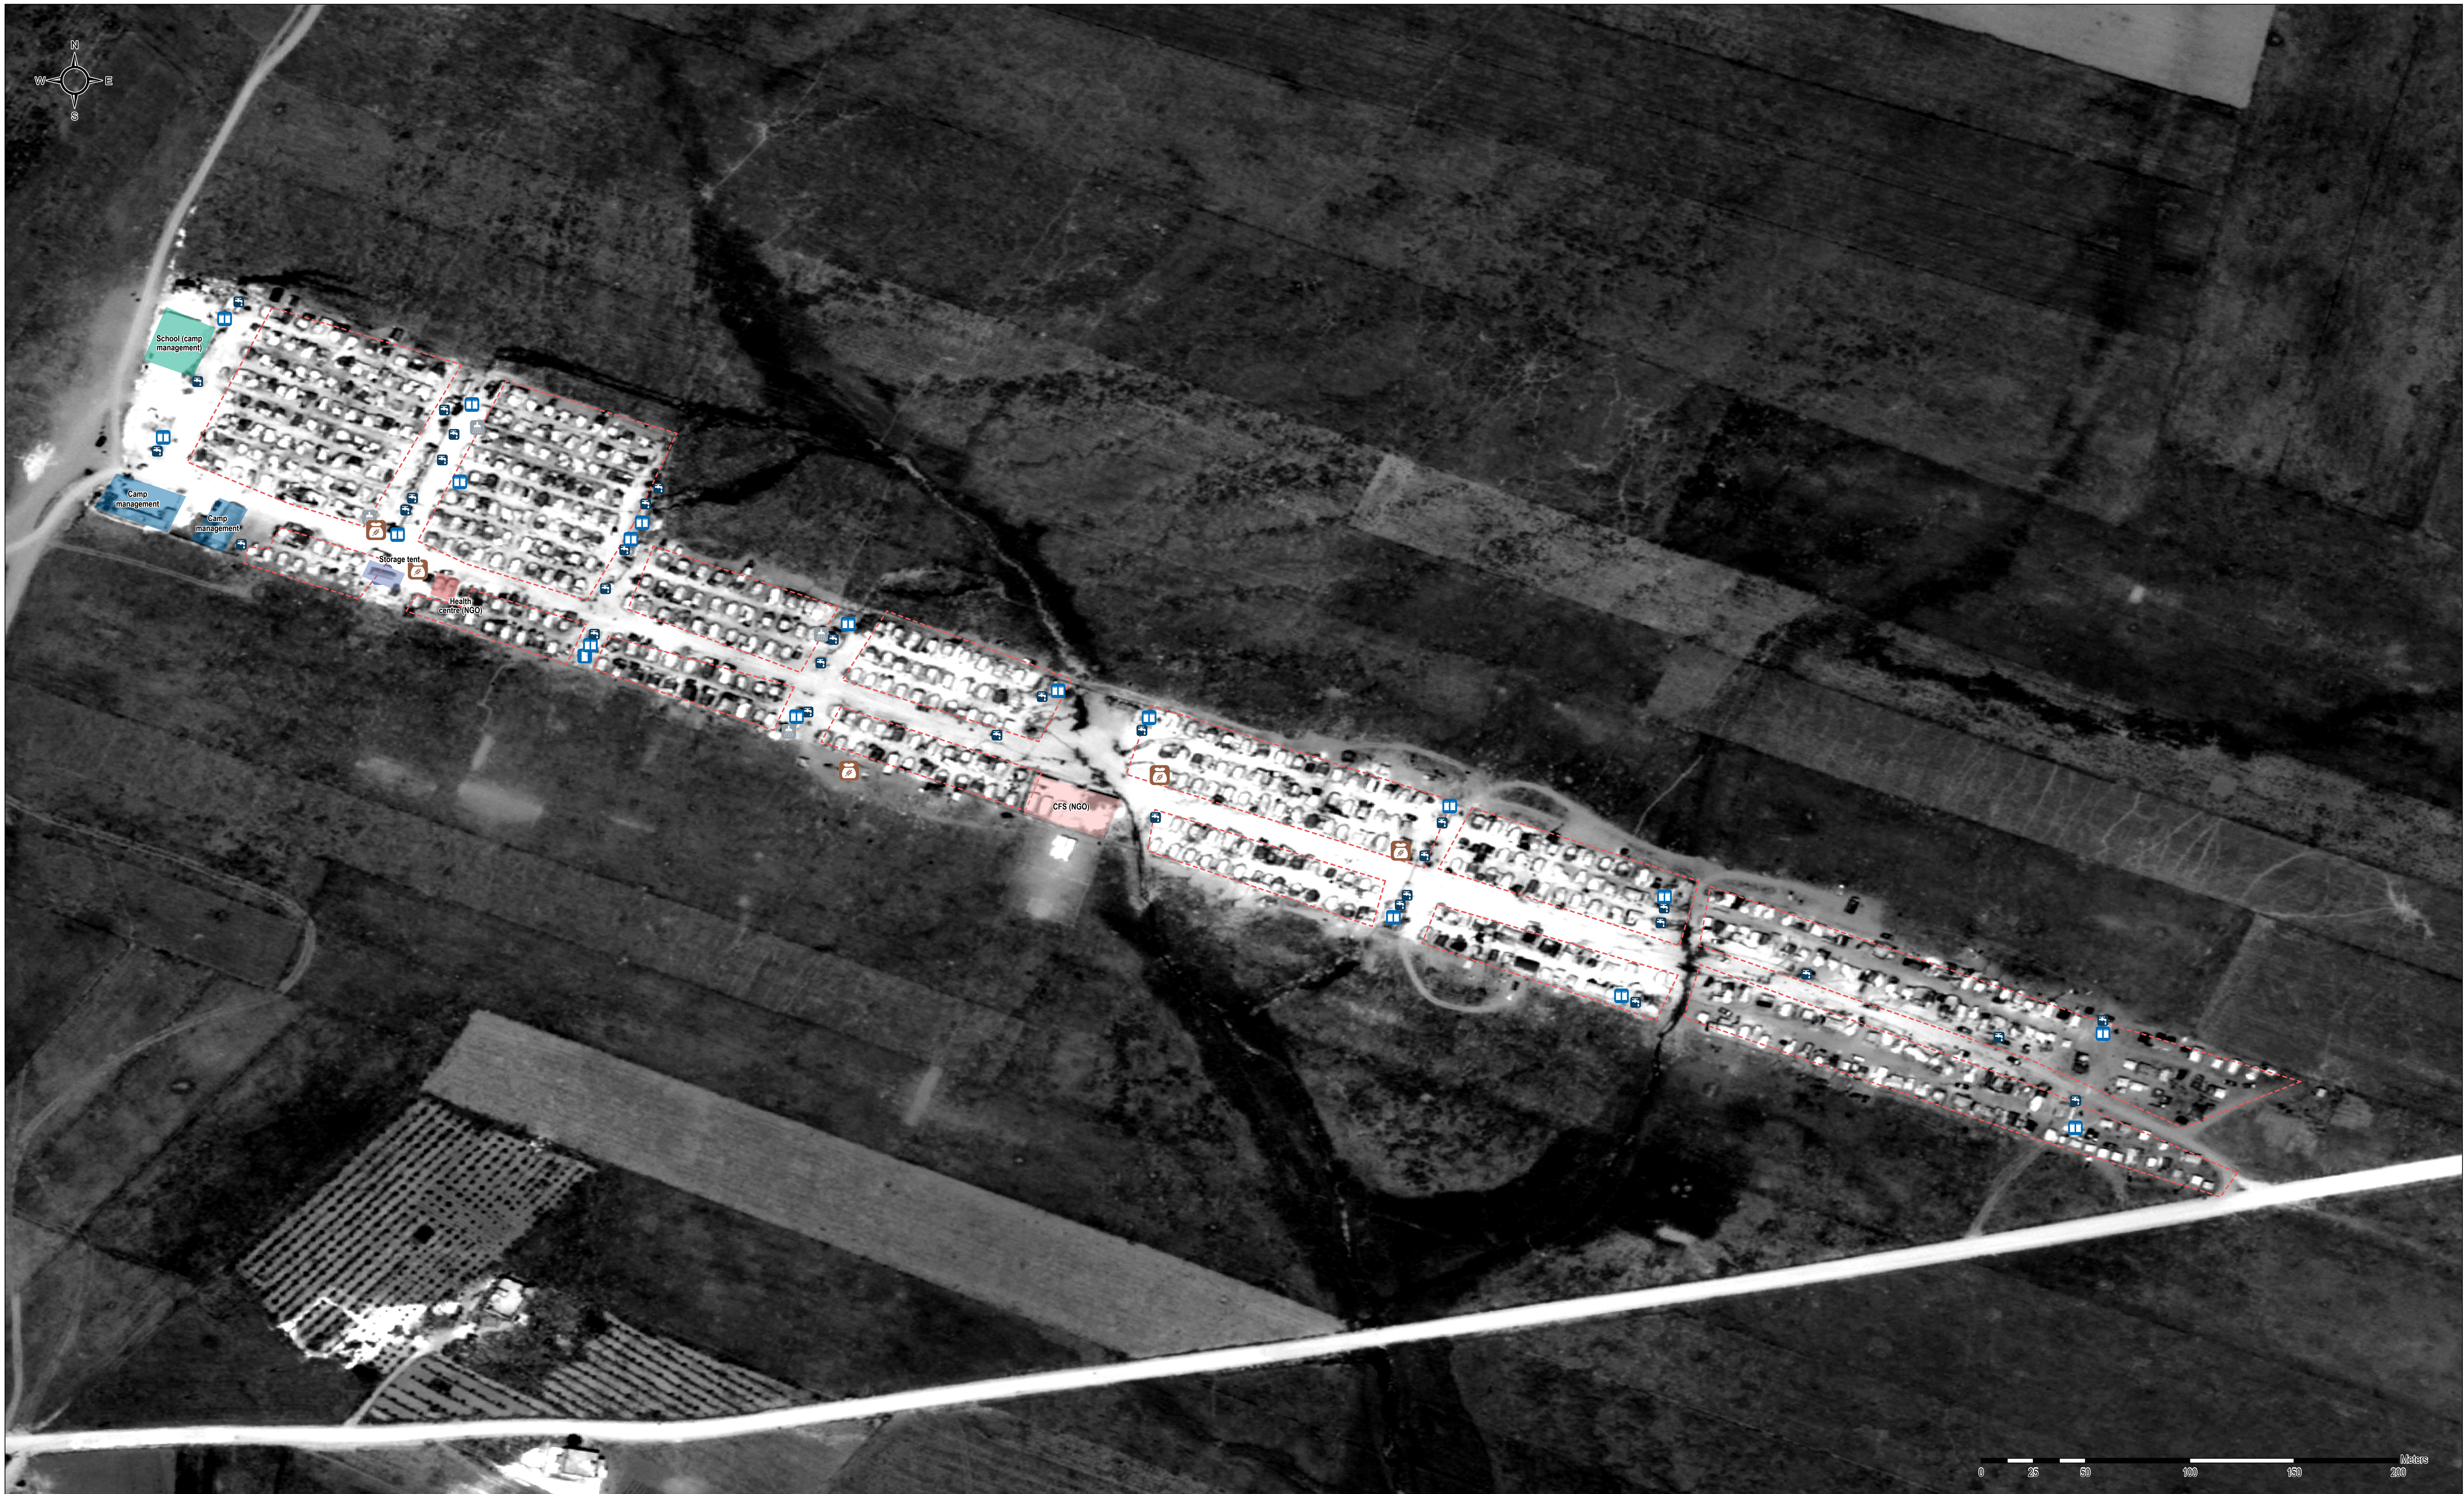

SYRIA- Menbij East New IDP Camp

General Infrastructure - As of May 2019

For Humanitarian Purposes Only
Production date : Friday, July 12, 2019

- General infrastructure**
- Camp management
 - Child Friendly Space
 - Health centre
 - School
 - Camp management/Authorities
 - Shop(s)
 - Storage tent
 - Health
 - School
 - Storage
 - CFS
 - Block (1 blocks)

- Sanitation infrastructure**
- Water tank
 - Latrine
 - Latrines (multiple)
 - Shower(s) - under construction

0 25 50 100 150 200 Meters

Projection: GCS WGS 1984
Contact: mena.reach@impact-initiatives.org

Data Sources:
Infrastructure: REACH
Satellite Imagery: WorldView-2 from 29 April 2019; Copyright: ©2019 DigitalGlobe; Source: US Department of State, Humanitarian Information Unit, NextView license

Note: Data, designations and boundaries contained on this map are not warranted to be error-free and do not imply acceptance by the REACH partners, associates, donors mentioned on this map.