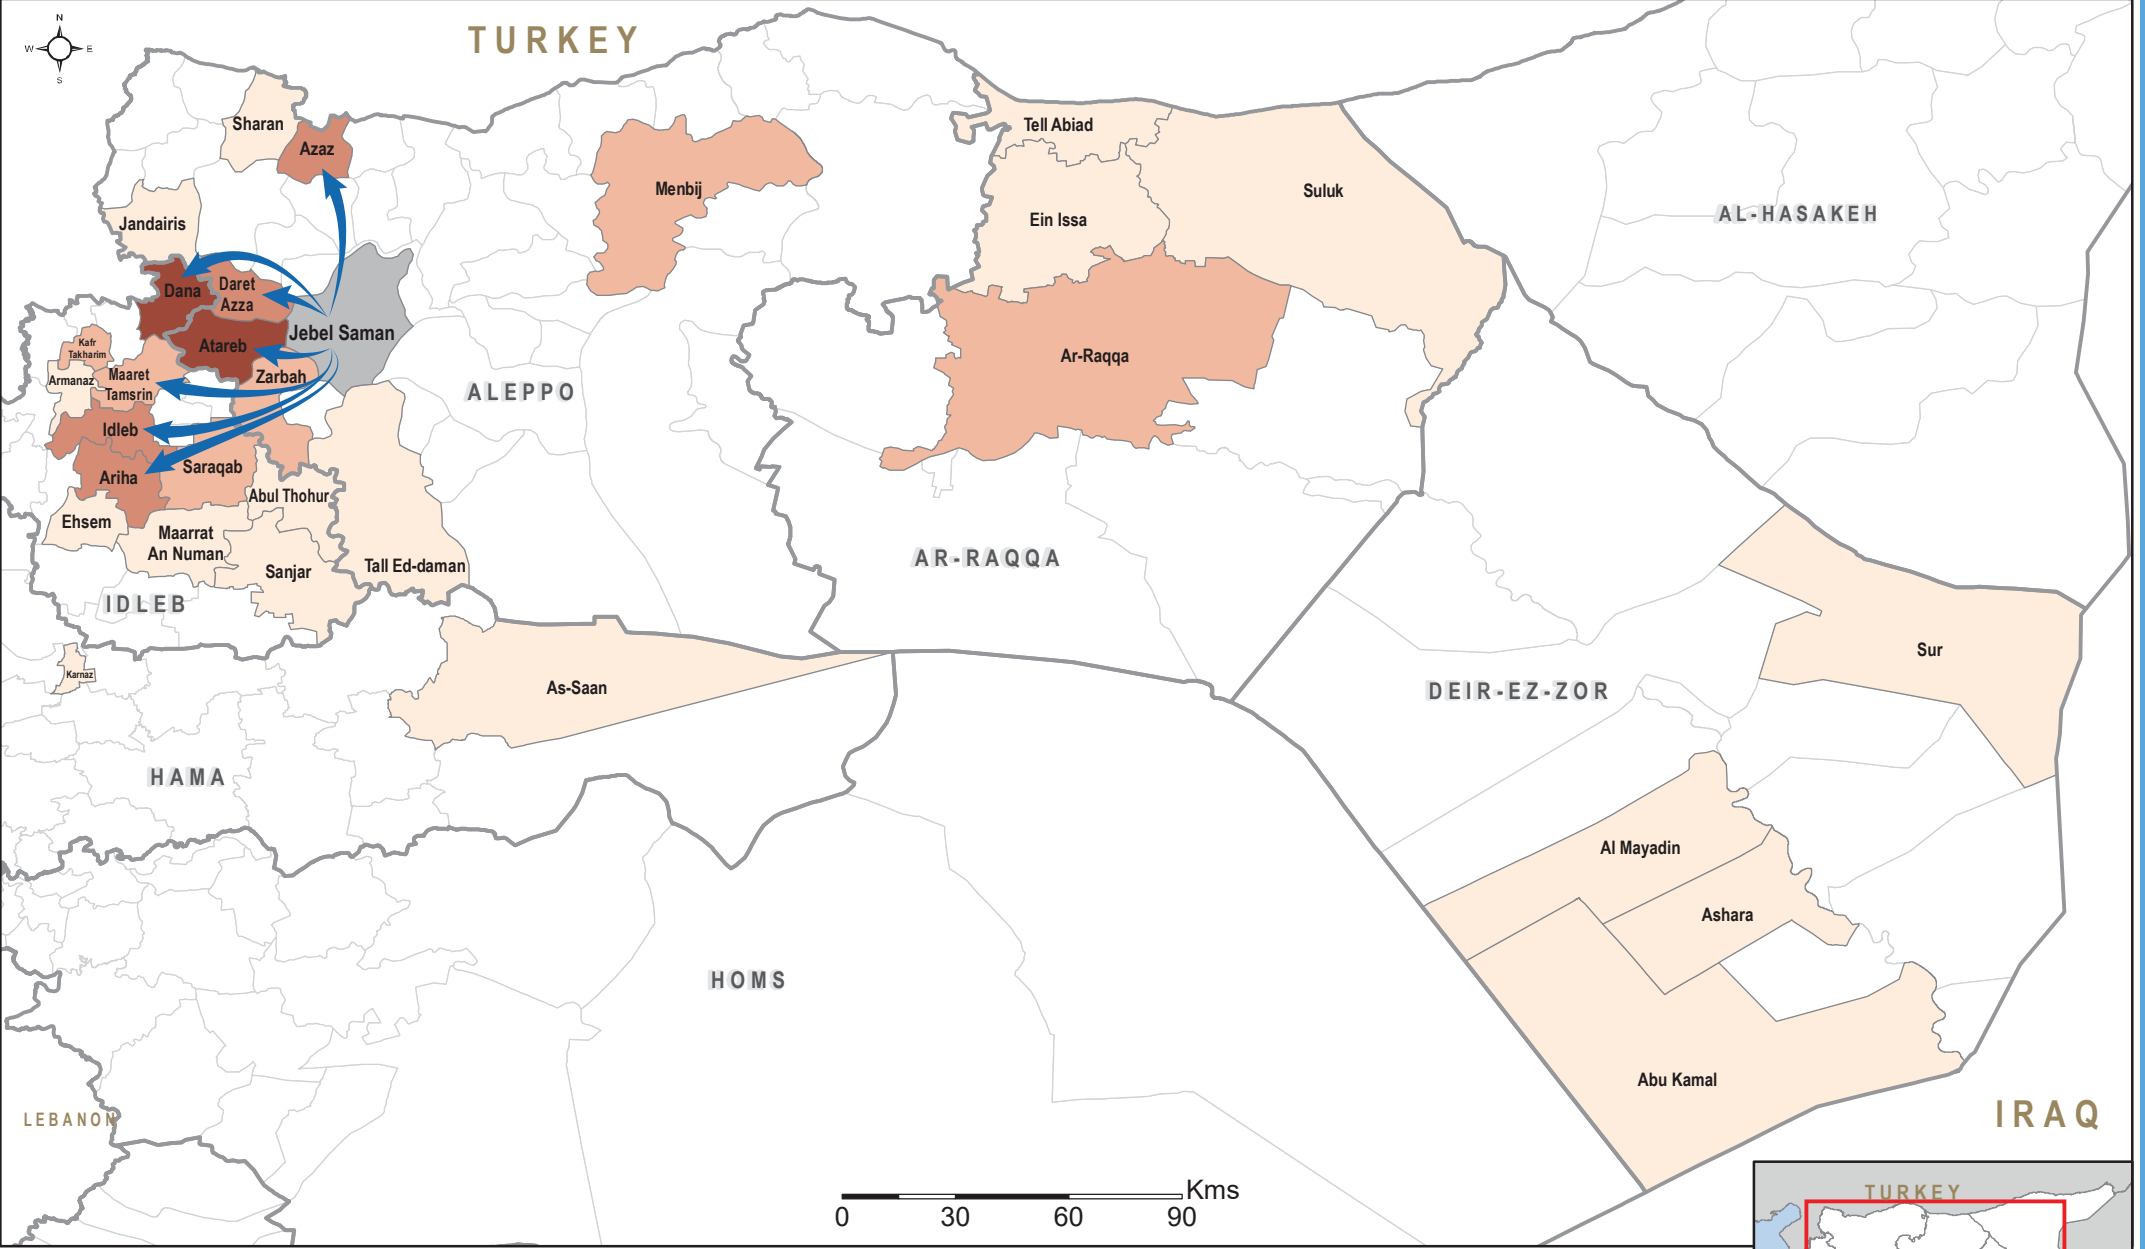

SYRIA - ISMI Weekly Update

Major Reported IDP Movements (19/12/16 - 25/12/16)

Number of IDP household arrivals (19/11/16 - 25/12/16)

- 2 - 50
- 51 - 250
- 251 - 760
- 761 - 1,698

Displacement type (>100 HH)

- Outward displacement

Administrative boundaries

- Governorate
- Sub-districts

Major displacements (>100 HH)

Data sources:
 Administrative boundaries: OCHA COD
 IDP movement data: REACH, SRN

Coordinate System: GCS WGS 1984
 File: SYR_Map_ISMI_IDP_Movement_29Dec2016
 Contact: reach.mapping@impact-initiatives.org

Note: Data, designations and boundaries contained on this map are not warranted to be error-free and do not imply acceptance by the REACH partners, associated, donors mentioned on this map.