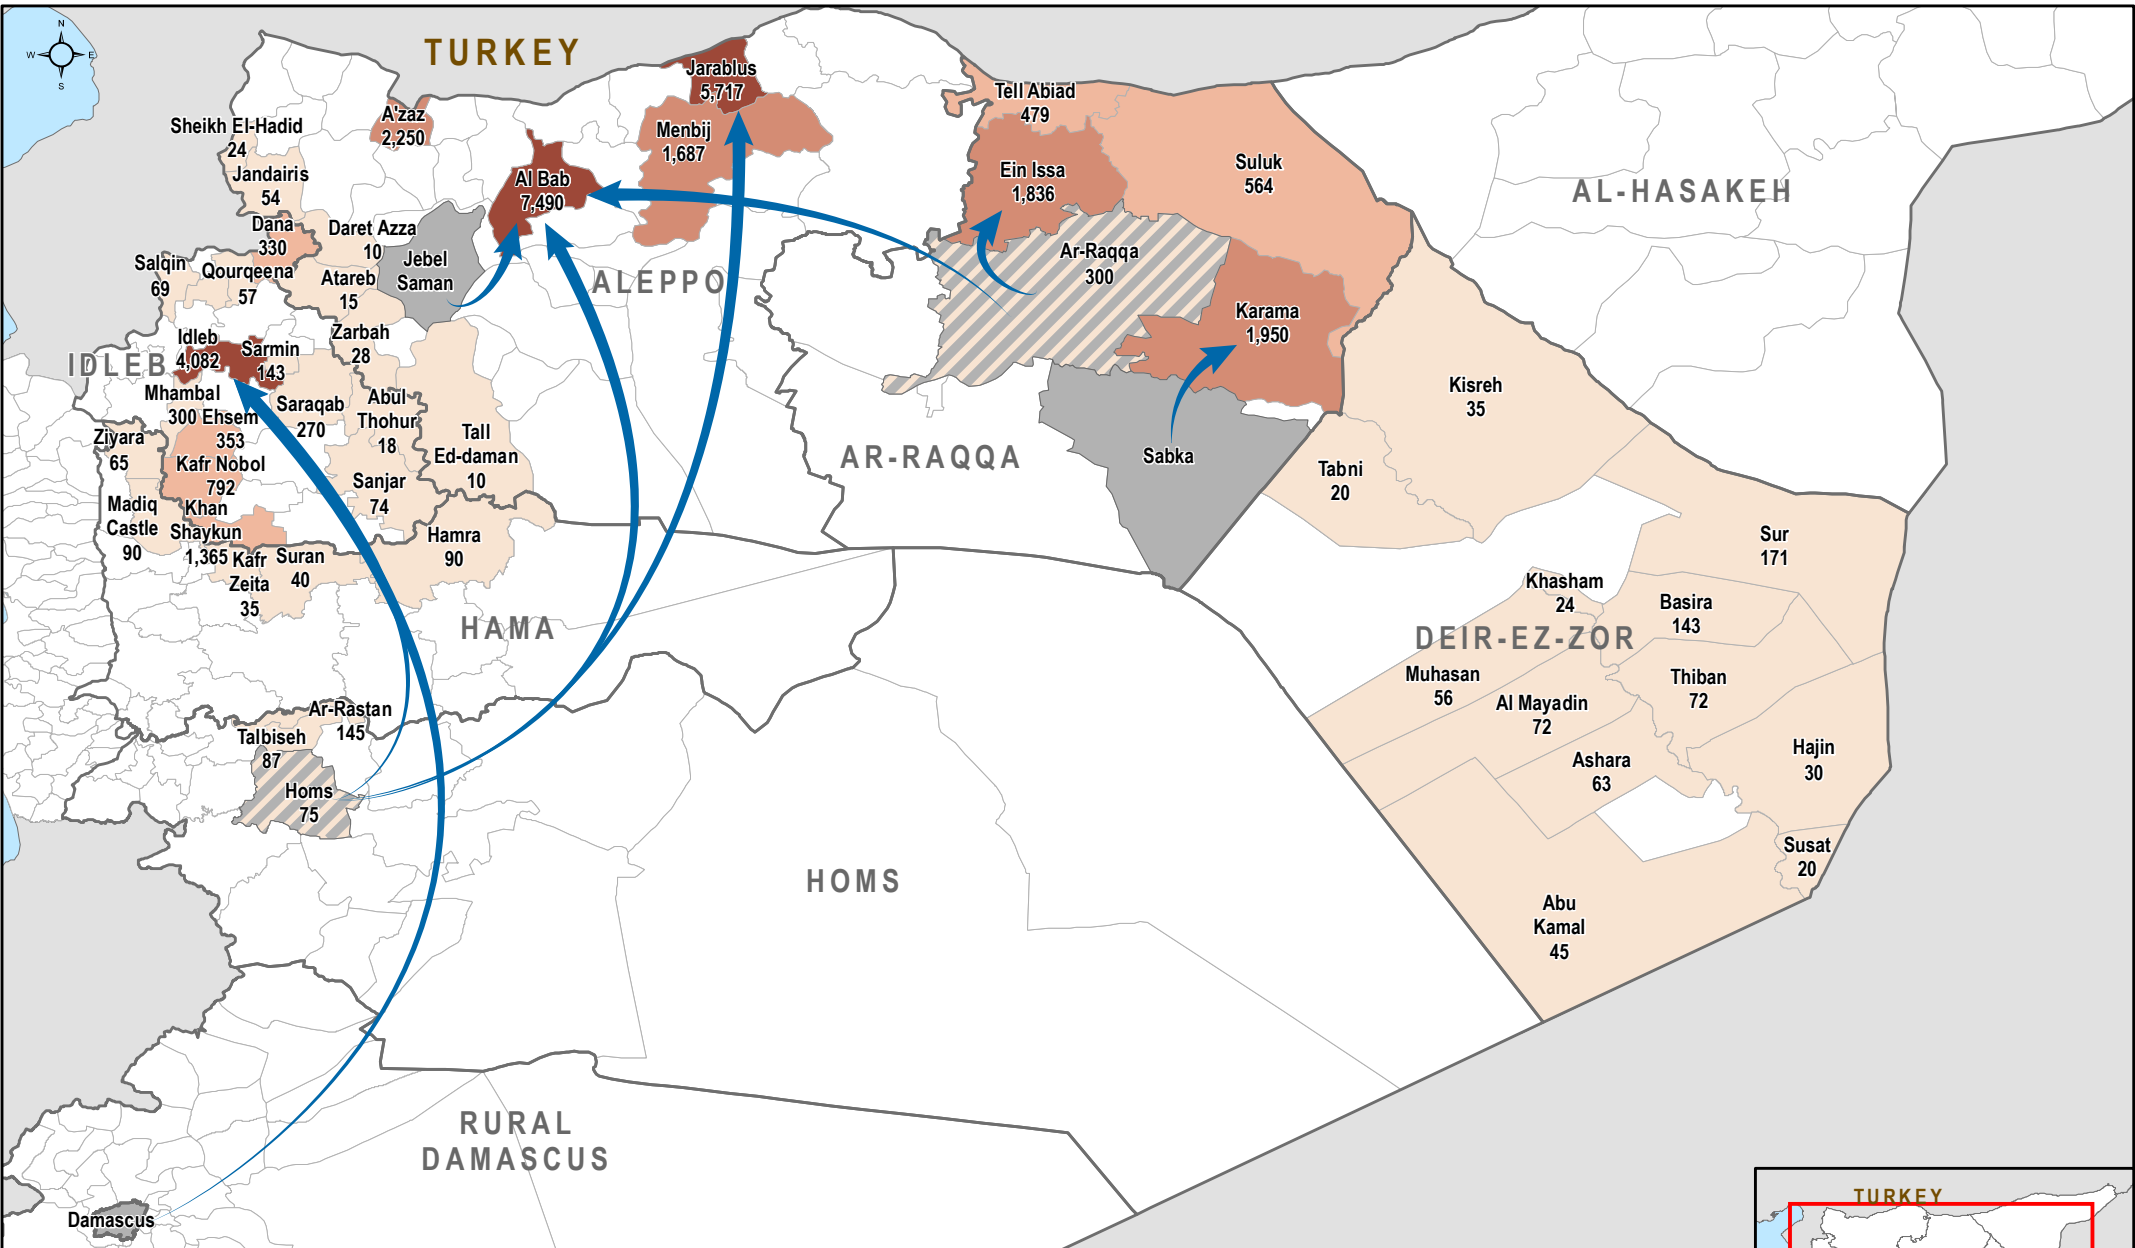

SYRIA - IDP Situation Monitoring Initiative (ISMI) Weekly Update

Major Reported IDP Movements (22/05/17 - 28/05/17)

Proportion of weekly IDP arrivals by subdistricts (22/05/17 - 28/05/17)

- 0 - 1%
- 2% - 5%
- 6% - 10%
- 11% - 24%

Subdistricts of major displacement (>780 IDPs)

- Outward displacement
- Inward & outward displacement

Administrative boundaries

- Governorates
- Subdistricts

Major displacements (>780 IDPs)

CCCM Cluster Turkey hub Source: CCCM cluster database, Turkey hub. Feedback: CCCM Cluster Northern Syria. Email: syria.cross.border.info@cccmcluster.org, info: <http://www.globalccmcluster.org>, <https://www.humanitarianresponse.org>

Data sources: Administrative boundaries: OCHA COD IDP movement data: REACH, SRN Coordinate System: GCS WGS 1984 File: SYR_Map_ISMI_IDP_Movement_31May2017 Contact: reach.mapping@impact-initiatives.org

Disclaimer: The boundaries and names shown and the designations used on this map do not imply official endorsement by the United Nations. The data for this map is reported by humanitarian actors and a limited number of other sources, who may be parties to conflict. The data has not been independently verified and is subject to error or omission, deliberation or otherwise by the various sources. This data is for humanitarian use only.