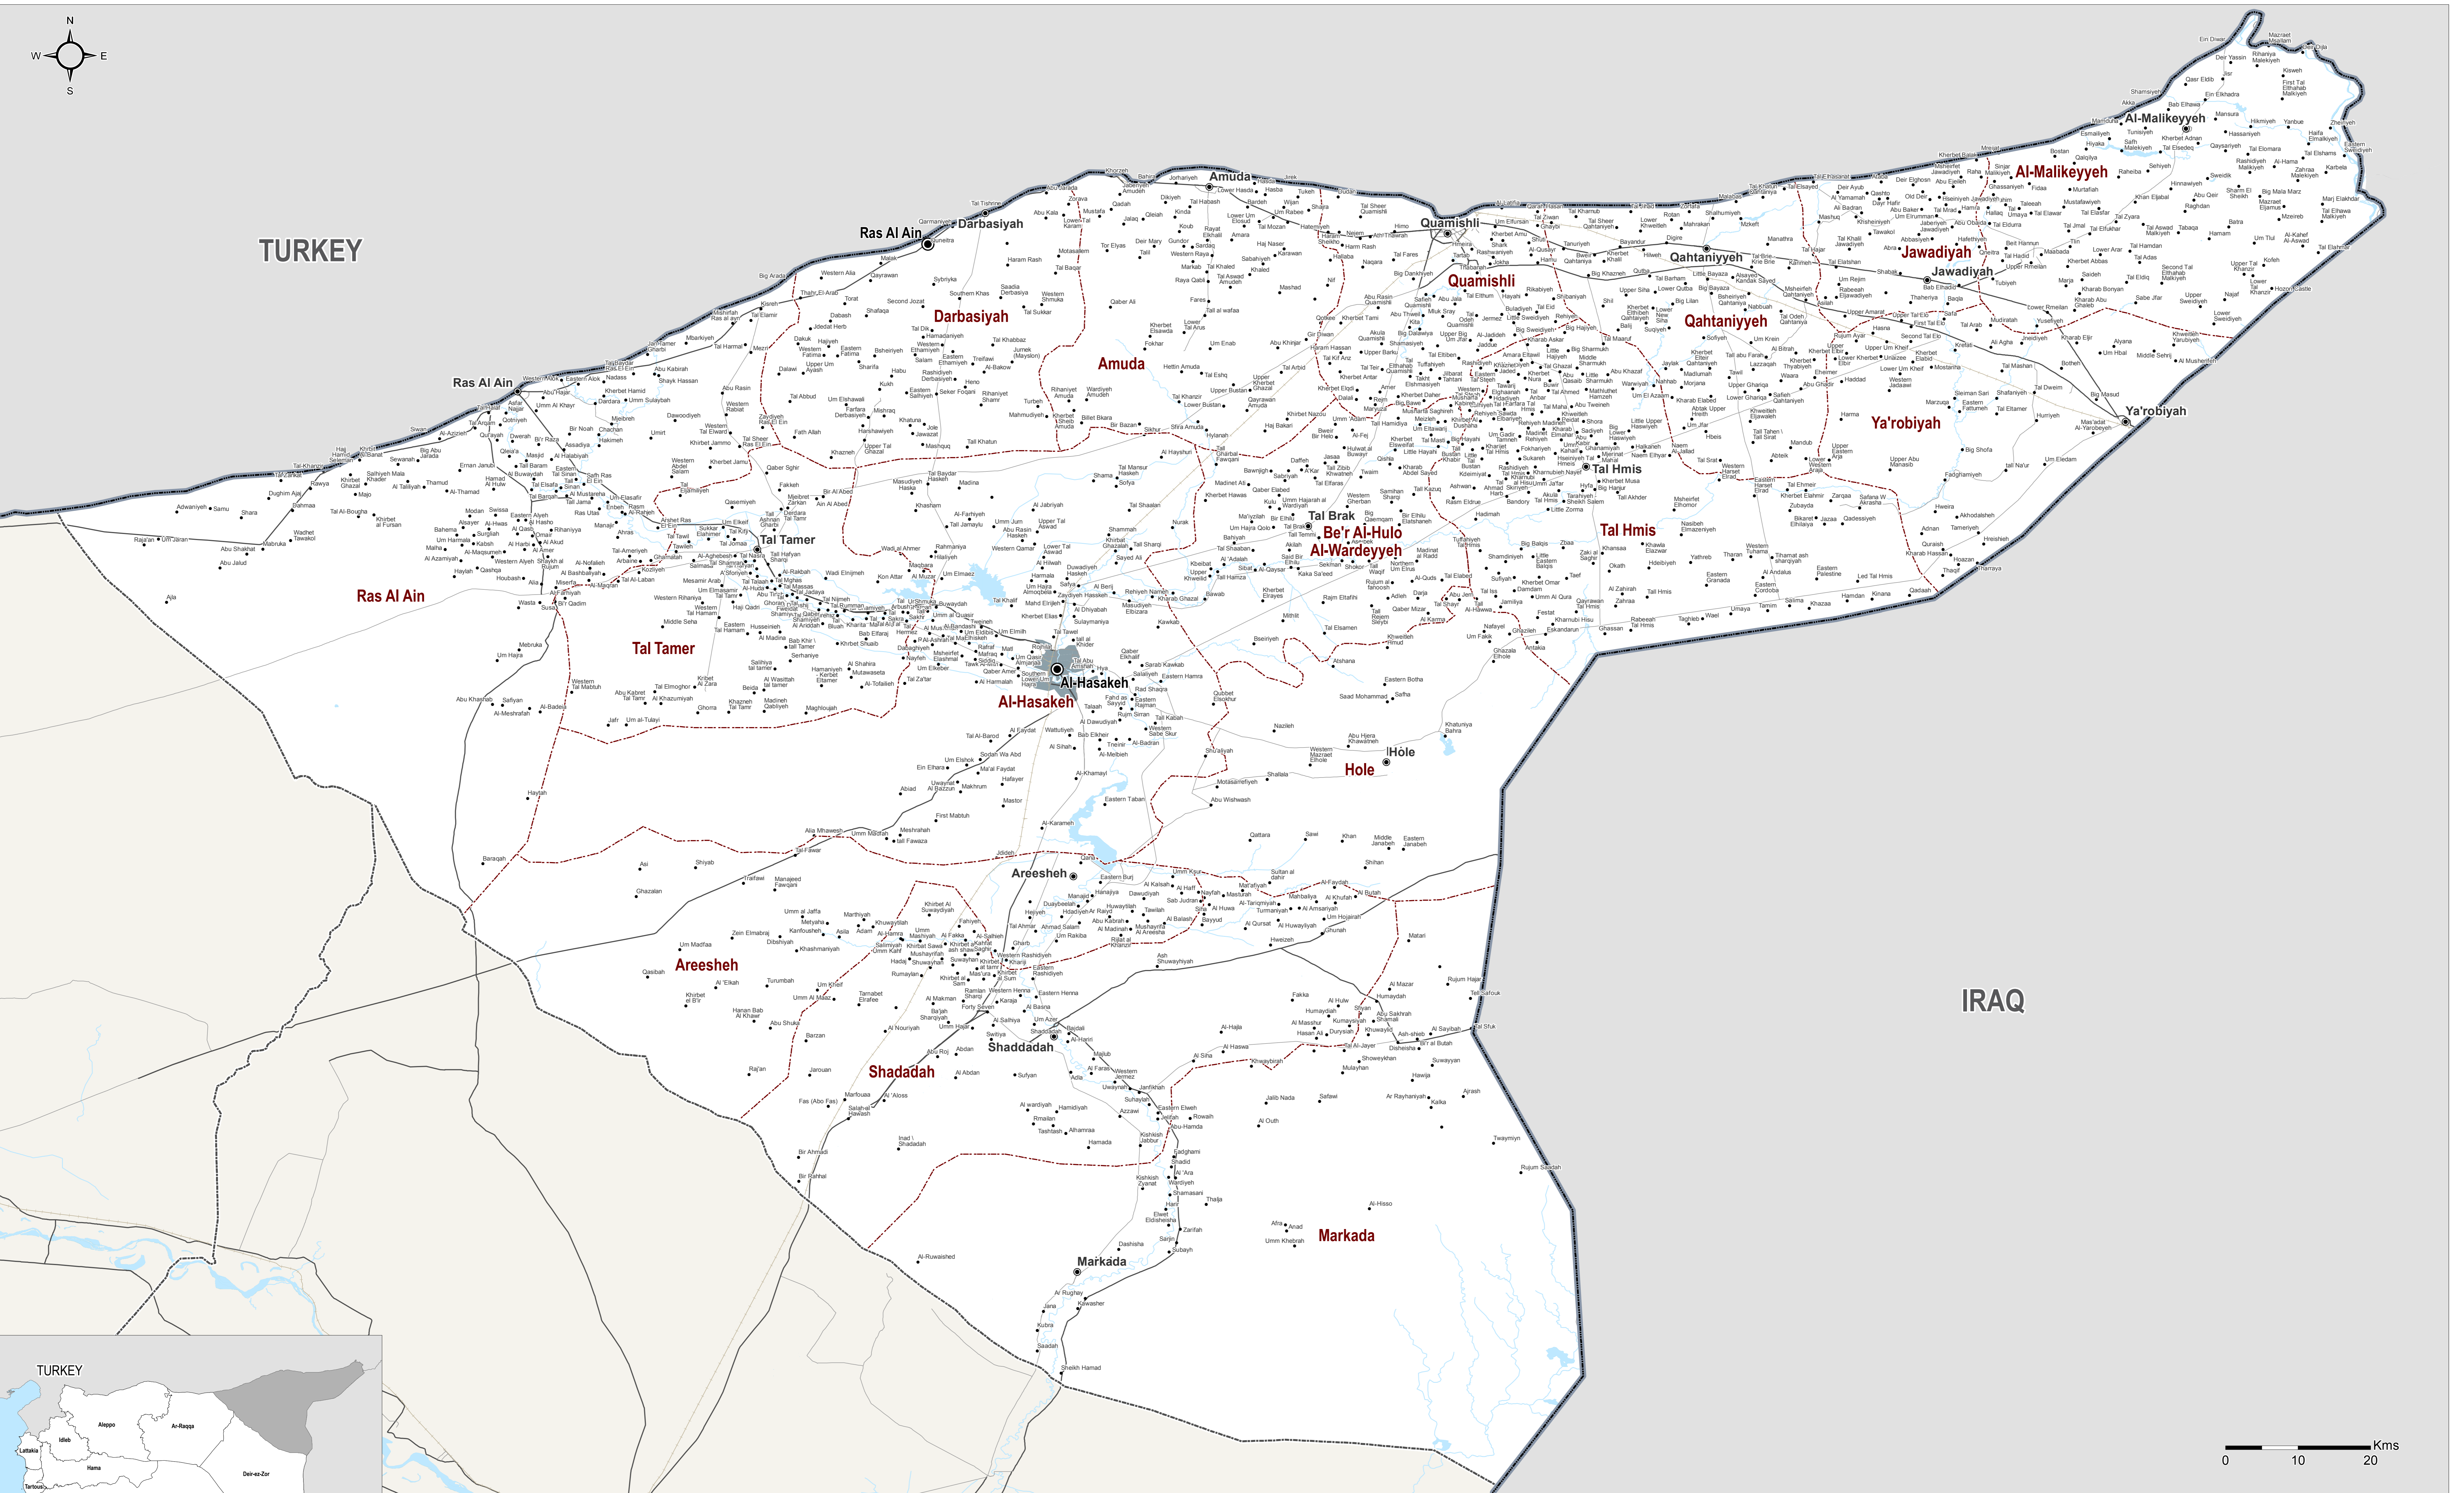

TURKEY

IRAQ

- Country Border
- Governorate Boundary
- Sub-district Boundary
- Governorate Capital
- Sub-district Capital
- Community
- Primary road
- Secondary road
- Railway
- Lake / River / Sea

Data sources:  
 Administrative boundaries: OCHA  
 Settlements: OCHA, OSM  
 Roads and railways: DIVA, OSM  
 Waters: OCHA, OSM, DIVA  
 Coordinate System: GCS WGS 1984  
 File: REACH\_SYR\_Map\_HasakehGovernorate\_Reference\_20MAY2018\_AQ\_En  
 Contact: reach.mapping@impact-initiatives.org

Note:  
 Data, designations and boundaries contained on this map are not warranted to be error-free and do not imply acceptance by the REACH partners, associated, donors mentioned on this map.