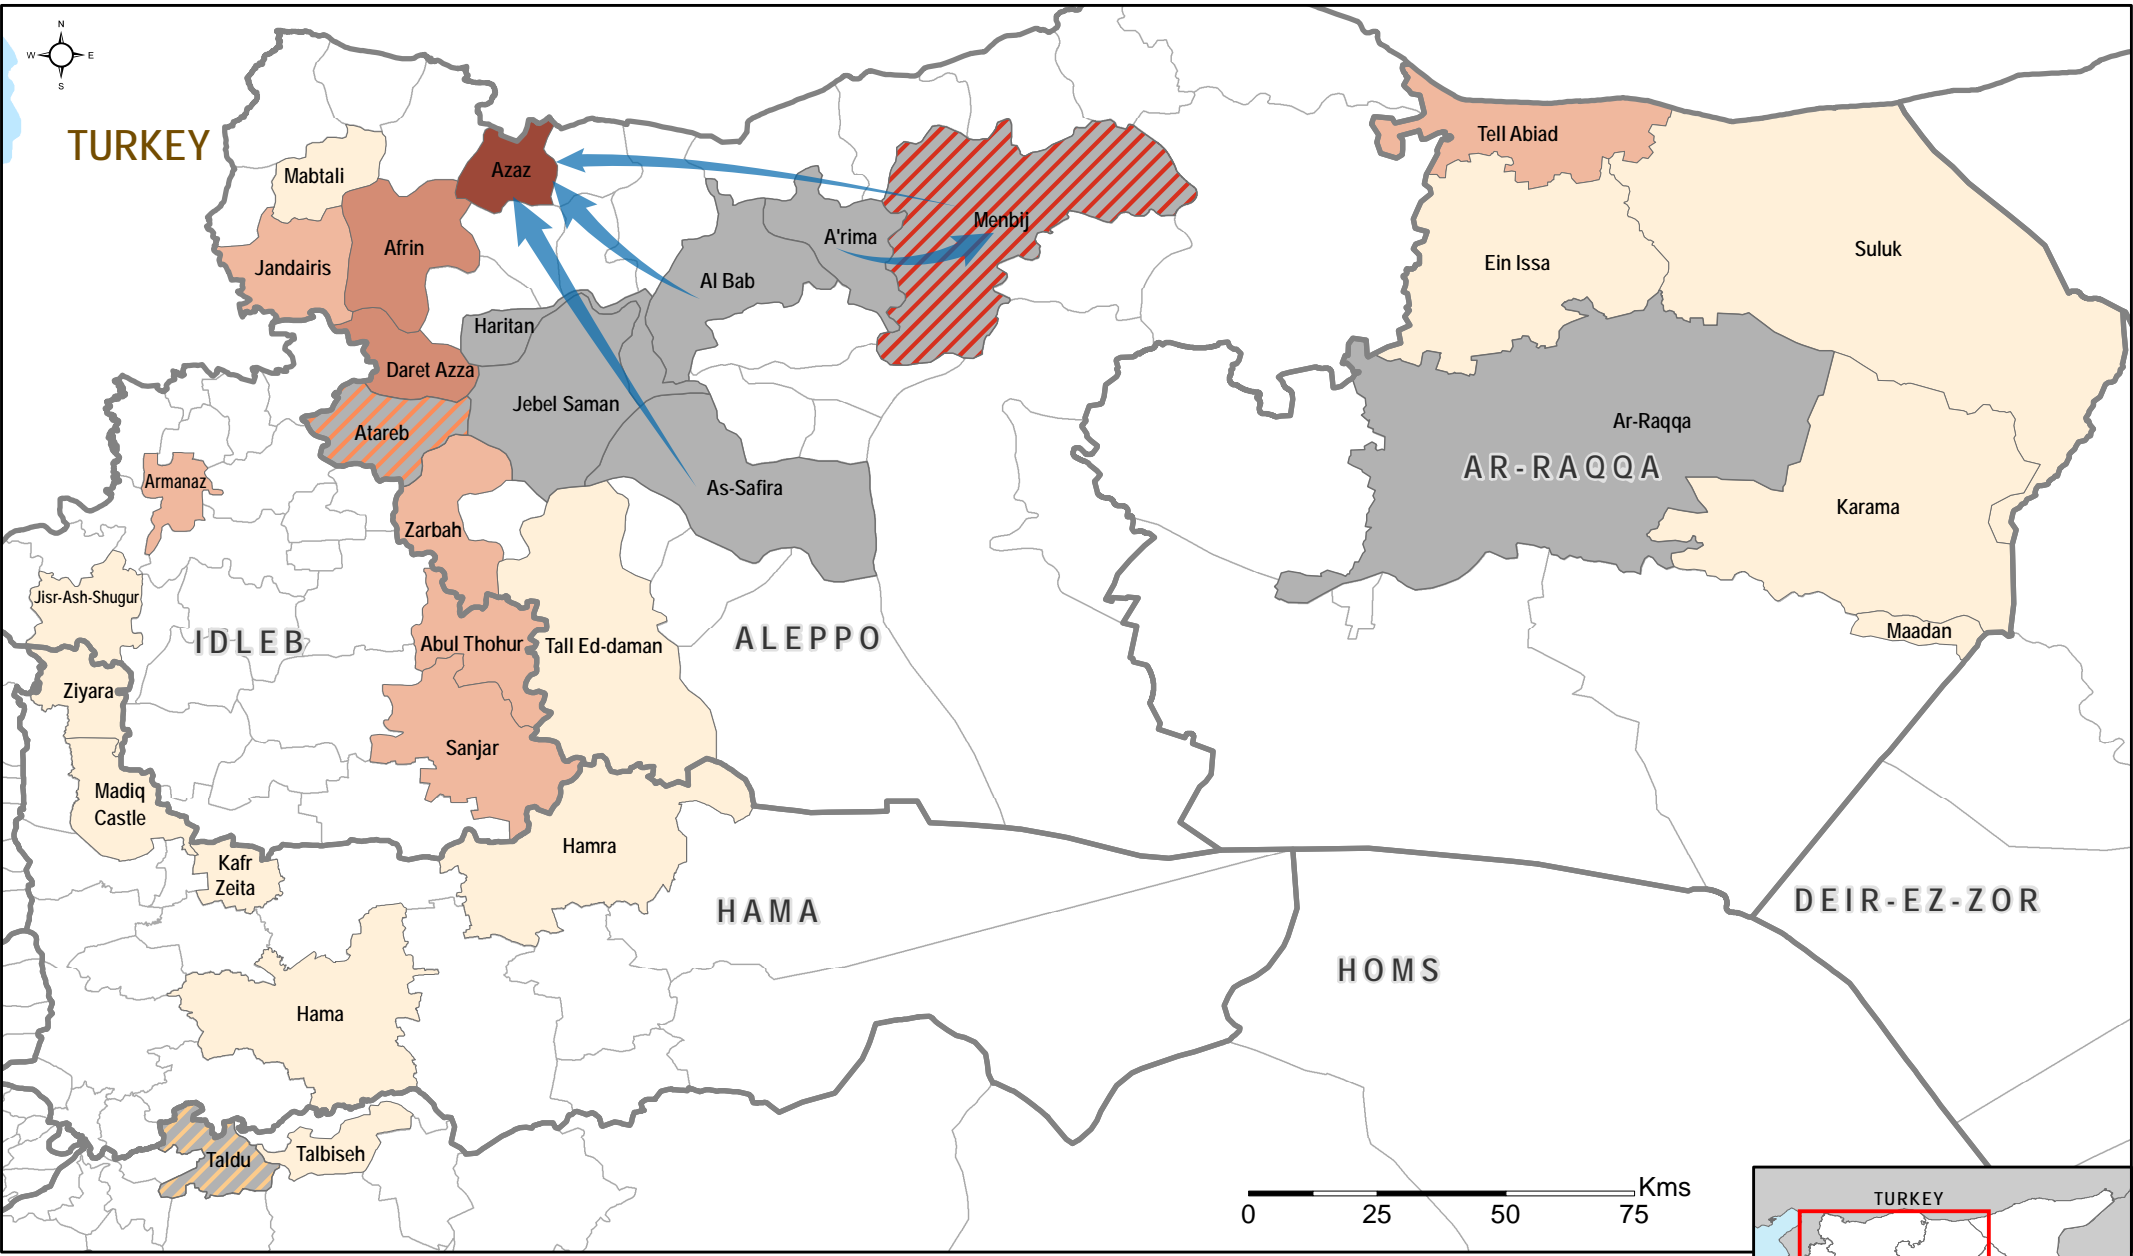

SYRIA - ISMI Weekly Update

Major Reported IDP Movements (28/11/16 - 04/12/16)

<p>Number of IDP household arrivals (28/11/16 - 04/12/16)</p> <ul style="list-style-type: none"> 1 - 50 51 - 100 101 - 500 501 - 2,608 	<p>Displacement type (>100 HH)</p> <ul style="list-style-type: none"> Outward displacement Internal & outward displacement 	<p>Admin boundaries</p> <ul style="list-style-type: none"> Governorate Sub-districts 	<p>Major displacements (>300 HH)</p>
---	---	--	--

Data sources:
 Administrative boundaries: OCHA COD
 IDP movement data: REACH, SRN

Coordinate System: GCS WGS 1984
 File: SYR_Map_ISMI_IDP_Movement_7Dec2016_v4
 Contact: reach.mapping@impact-initiatives.org

Note: Data, designations and boundaries contained on this map are not warranted to be error-free and do not imply acceptance by the REACH partners, associated, donors mentioned on this map.