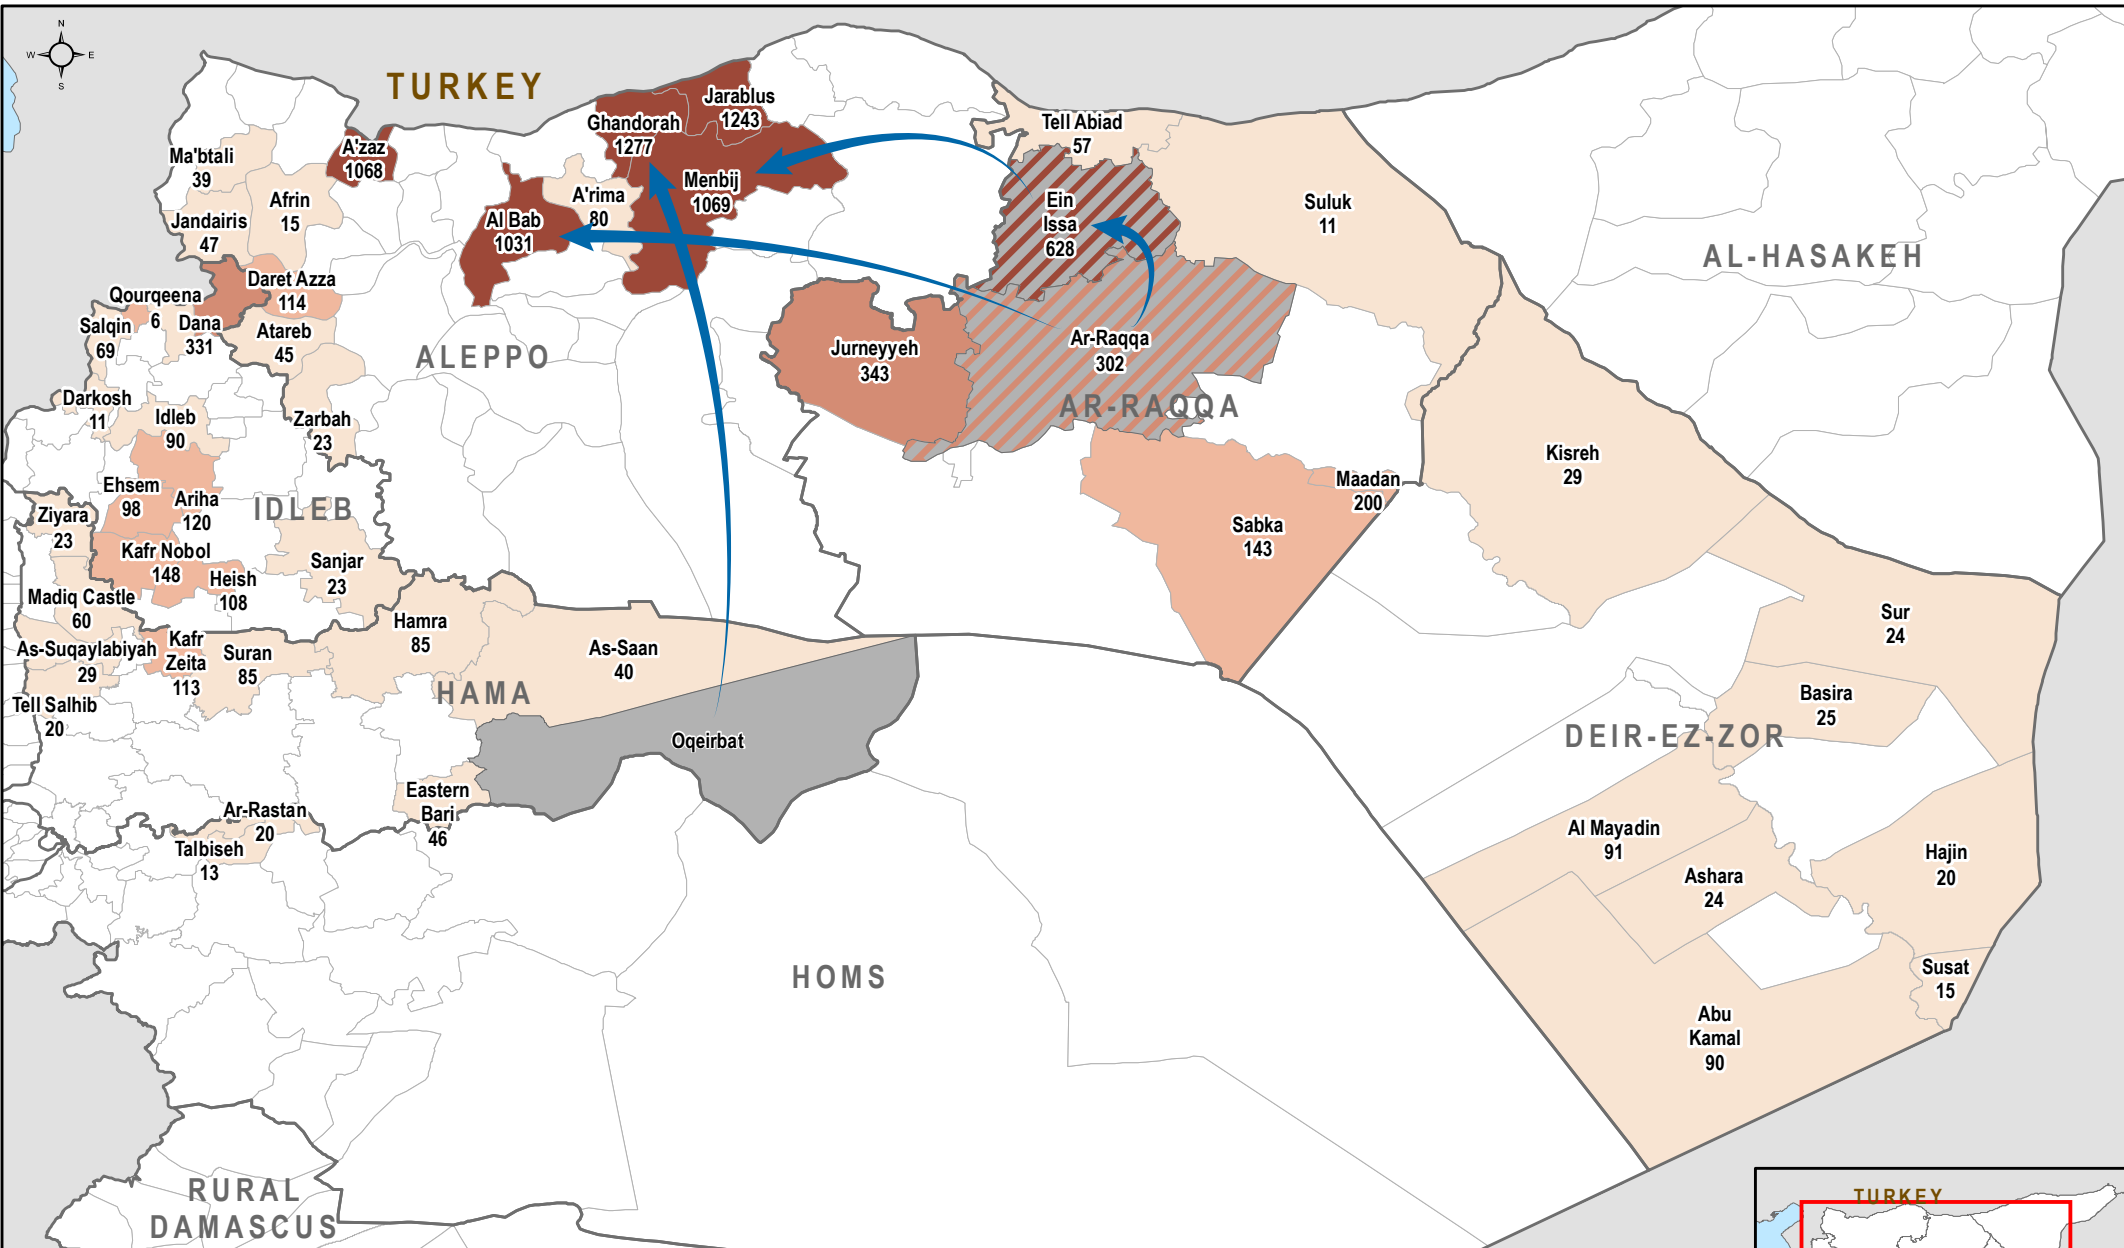

SYRIA - IDP Situation Monitoring Initiative (ISMI) Weekly Update

Major Reported IDP Movements (05/06/17 - 11/06/17)

Proportion of weekly IDP arrivals by subdistricts (05/06/17 - 11/06/17)

Subdistricts of major displacement (>550 IDPs)

Administrative boundaries

Major displacements (>550 IDPs)

CCCM Cluster Turkey hub Source: CCCM cluster database, Turkey hub. Feedback: CCCM Cluster Northern Syria. Email: syria.cross.border.info@cccmcluster.org, info: <http://www.globalccmcluster.org>, <https://www.humanitarianresponse.org>.
Data sources: Administrative boundaries: OCHA COD IDP movement data: REACH, SRN Coordinate System: GCS WGS 1984 File: SYR_Map_ISMI_IDP_Movement_14Jun2017 Contact: reach.mapping@impact-initiatives.org

Disclaimer: The boundaries and names shown and the designations used on this map do not imply official endorsement by the United Nations. The data for this map is reported by humanitarian actors and a limited number of other sources, who may be parties to conflict. The data has not been independently verified and is subject to error or omission, deliberation or otherwise by the various sources. This data is for humanitarian use only.