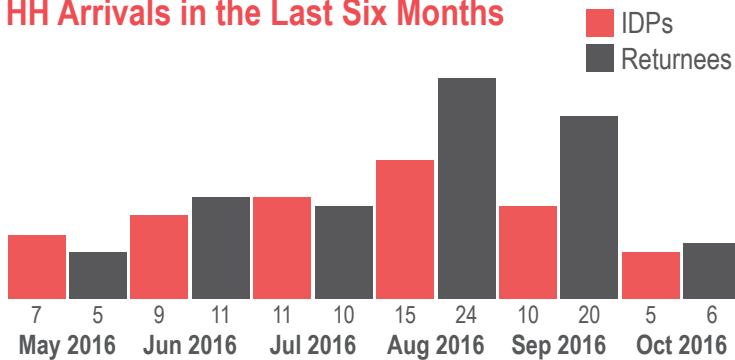

Displacement

As an urban settlement, the residents of Sarak-e Bala rent privately owned houses dispersed amongst the Qala-e Zaman Khan neighbourhood. Households pay an average monthly fee of 4,500 Afghanis. Residents are ethnically diverse with 65% coming from Pashtun communities, 20% from Tajik populations, 14% from Hazara communities and 1% from Uzbek populations. Most IDPs previously lived in Nangarhar, Laghman and Kunduz provinces, while all returnees travelled from Pakistan.

Initially, 26 IDP households moved to the site from Alingar, Laghman in 2012. In 2013, 30 IDP households from Rodat, Nangarhar arrived in the camp. In 2014, 25 households moved from Shinwar, Nangarhar. A fourth influx of 22 IDP households entered the settlement from Khanabad, Kunduz. The settlement has continued to expand throughout 2016, with a further 80 households returning from Peshawar, Pakistan and an additional 67 IDP households joining the site. However, since 2016, the settlement is no longer able to expand due to capacity issues.

Residents reportedly prefer to stay in Sarak-e Bala as they have formed a community with their families. There are also employment opportunities in the city, encouraging residents not to leave.

HH Arrivals in the Last Six Months