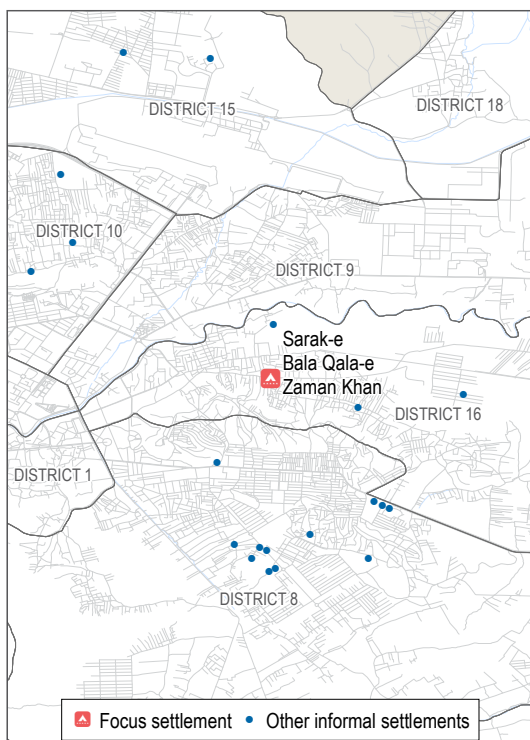

## Displacement

As an urban settlement, the residents of Sarak-e Bala rent privately owned houses dispersed amongst the Qala-e Zaman Khan neighbourhood. Households pay an average monthly fee of 4,500 Afghanis. Residents are ethnically diverse with 65% coming from Pashtun communities, 20% from Tajik populations, 14% from Hazara communities and 1% from Uzbek populations. Most IDPs previously lived in Nangarhar, Laghman and Kunduz provinces, while all returnees travelled from Pakistan.

Initially, 26 IDP households moved to the site from Alingar, Laghman in 2012. In 2013, 30 IDP households from Rodat, Nangarhar arrived in the camp. In 2014, 25 households moved from Shinwar, Nangarhar. A fourth influx of 22 IDP households entered the settlement from Khanabad, Kunduz. The settlement has continued to expand throughout 2016, with a further 80 households returning from Peshawar, Pakistan and an additional 67 IDP households joining the site. However, since 2016, the settlement is no longer able to expand due to capacity issues.

## Location Map

## Informal Settlement Map

Lat. N 34.52628 Long. E 69.22405