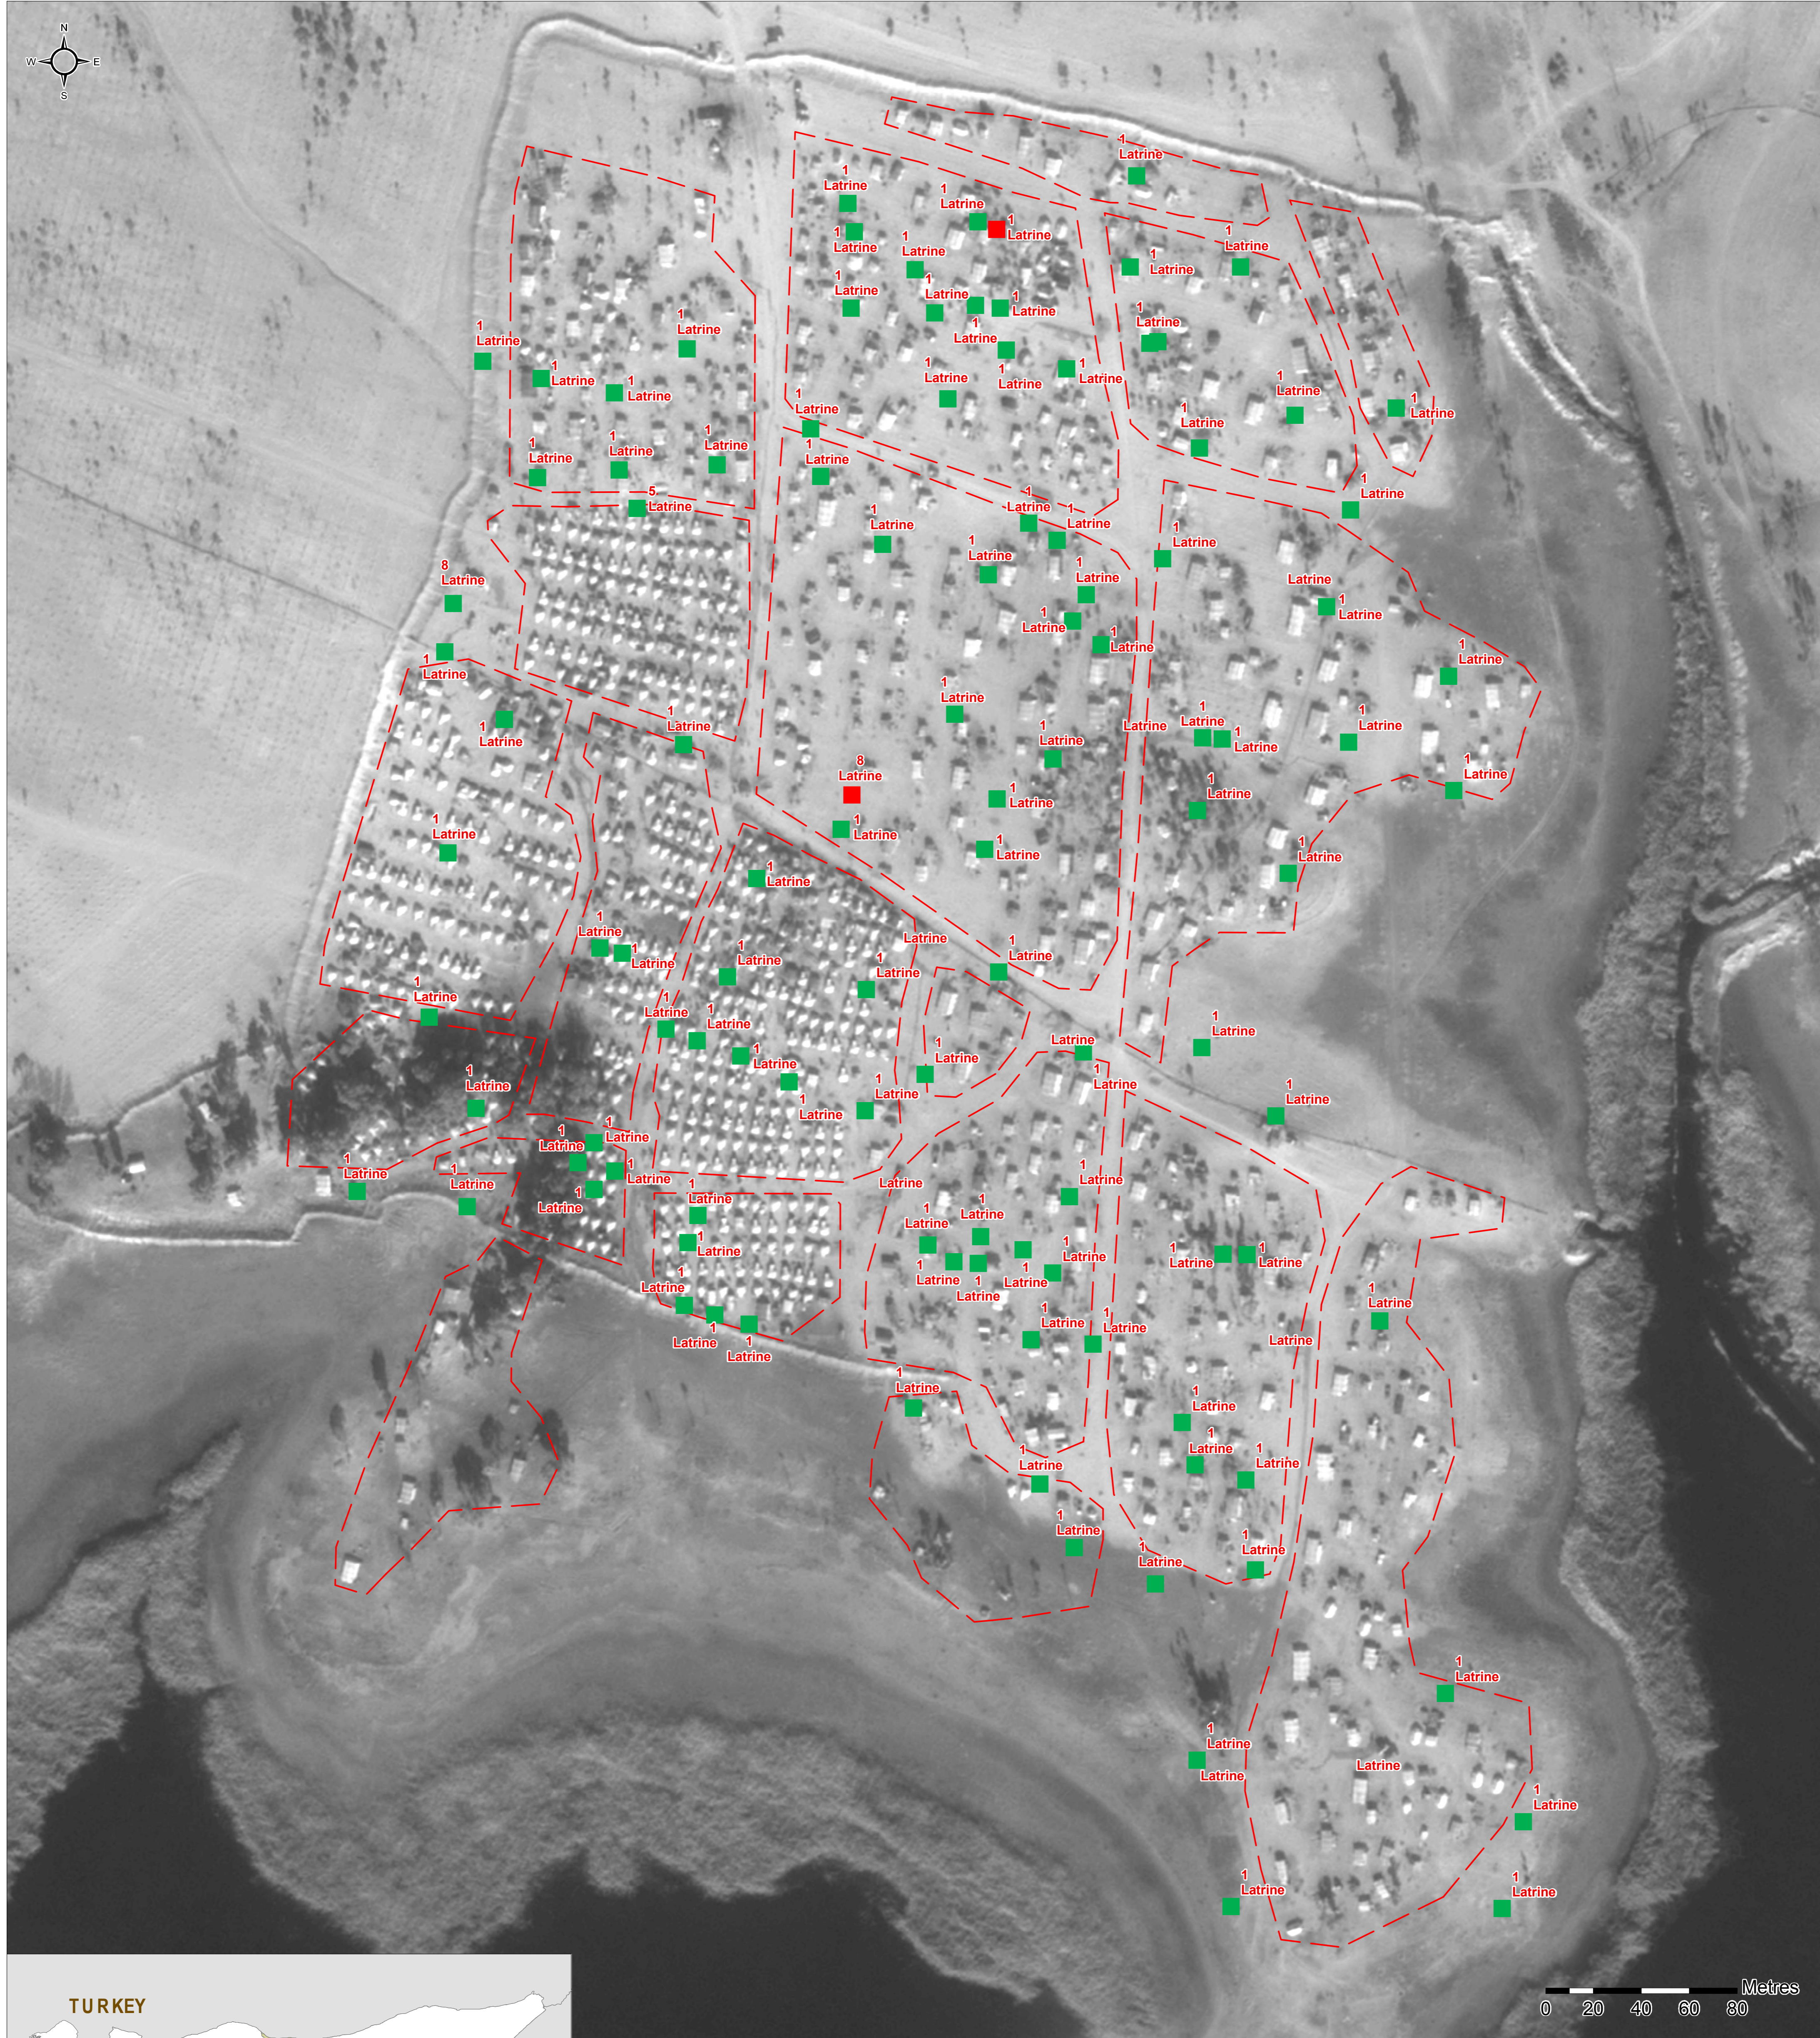

SYRIA - Ar Raqqa- Twahina IDP Camp

Percent of functioning latrines- As of November 2017

For Humanitarian Purposes Only
Production date : 07 January 2018

% of individual latrines by block that are functioning

- 0 - 25 %
- 26 - 50 %
- 51 - 75 %
- 76 - 100 %

[-] Blocks

Data Sources:
Infrastructure: REACH
Satellite Imagery: Pleiades-1 from 2 December 2017
Copyright: ©CNES 2017
Distribution: Airbus DS
Projection: WGS 1984 UTM Zone 37N
File:
REACH_SYR_Map_Twahina_Camp_latrine_November2017_A0
Contact: mena.reach@impact-initiatives.org

Note: Data, designations and boundaries contained on this map are not warranted to be error-free and do not imply acceptance by the REACH partners, associates or donors mentioned on this map.