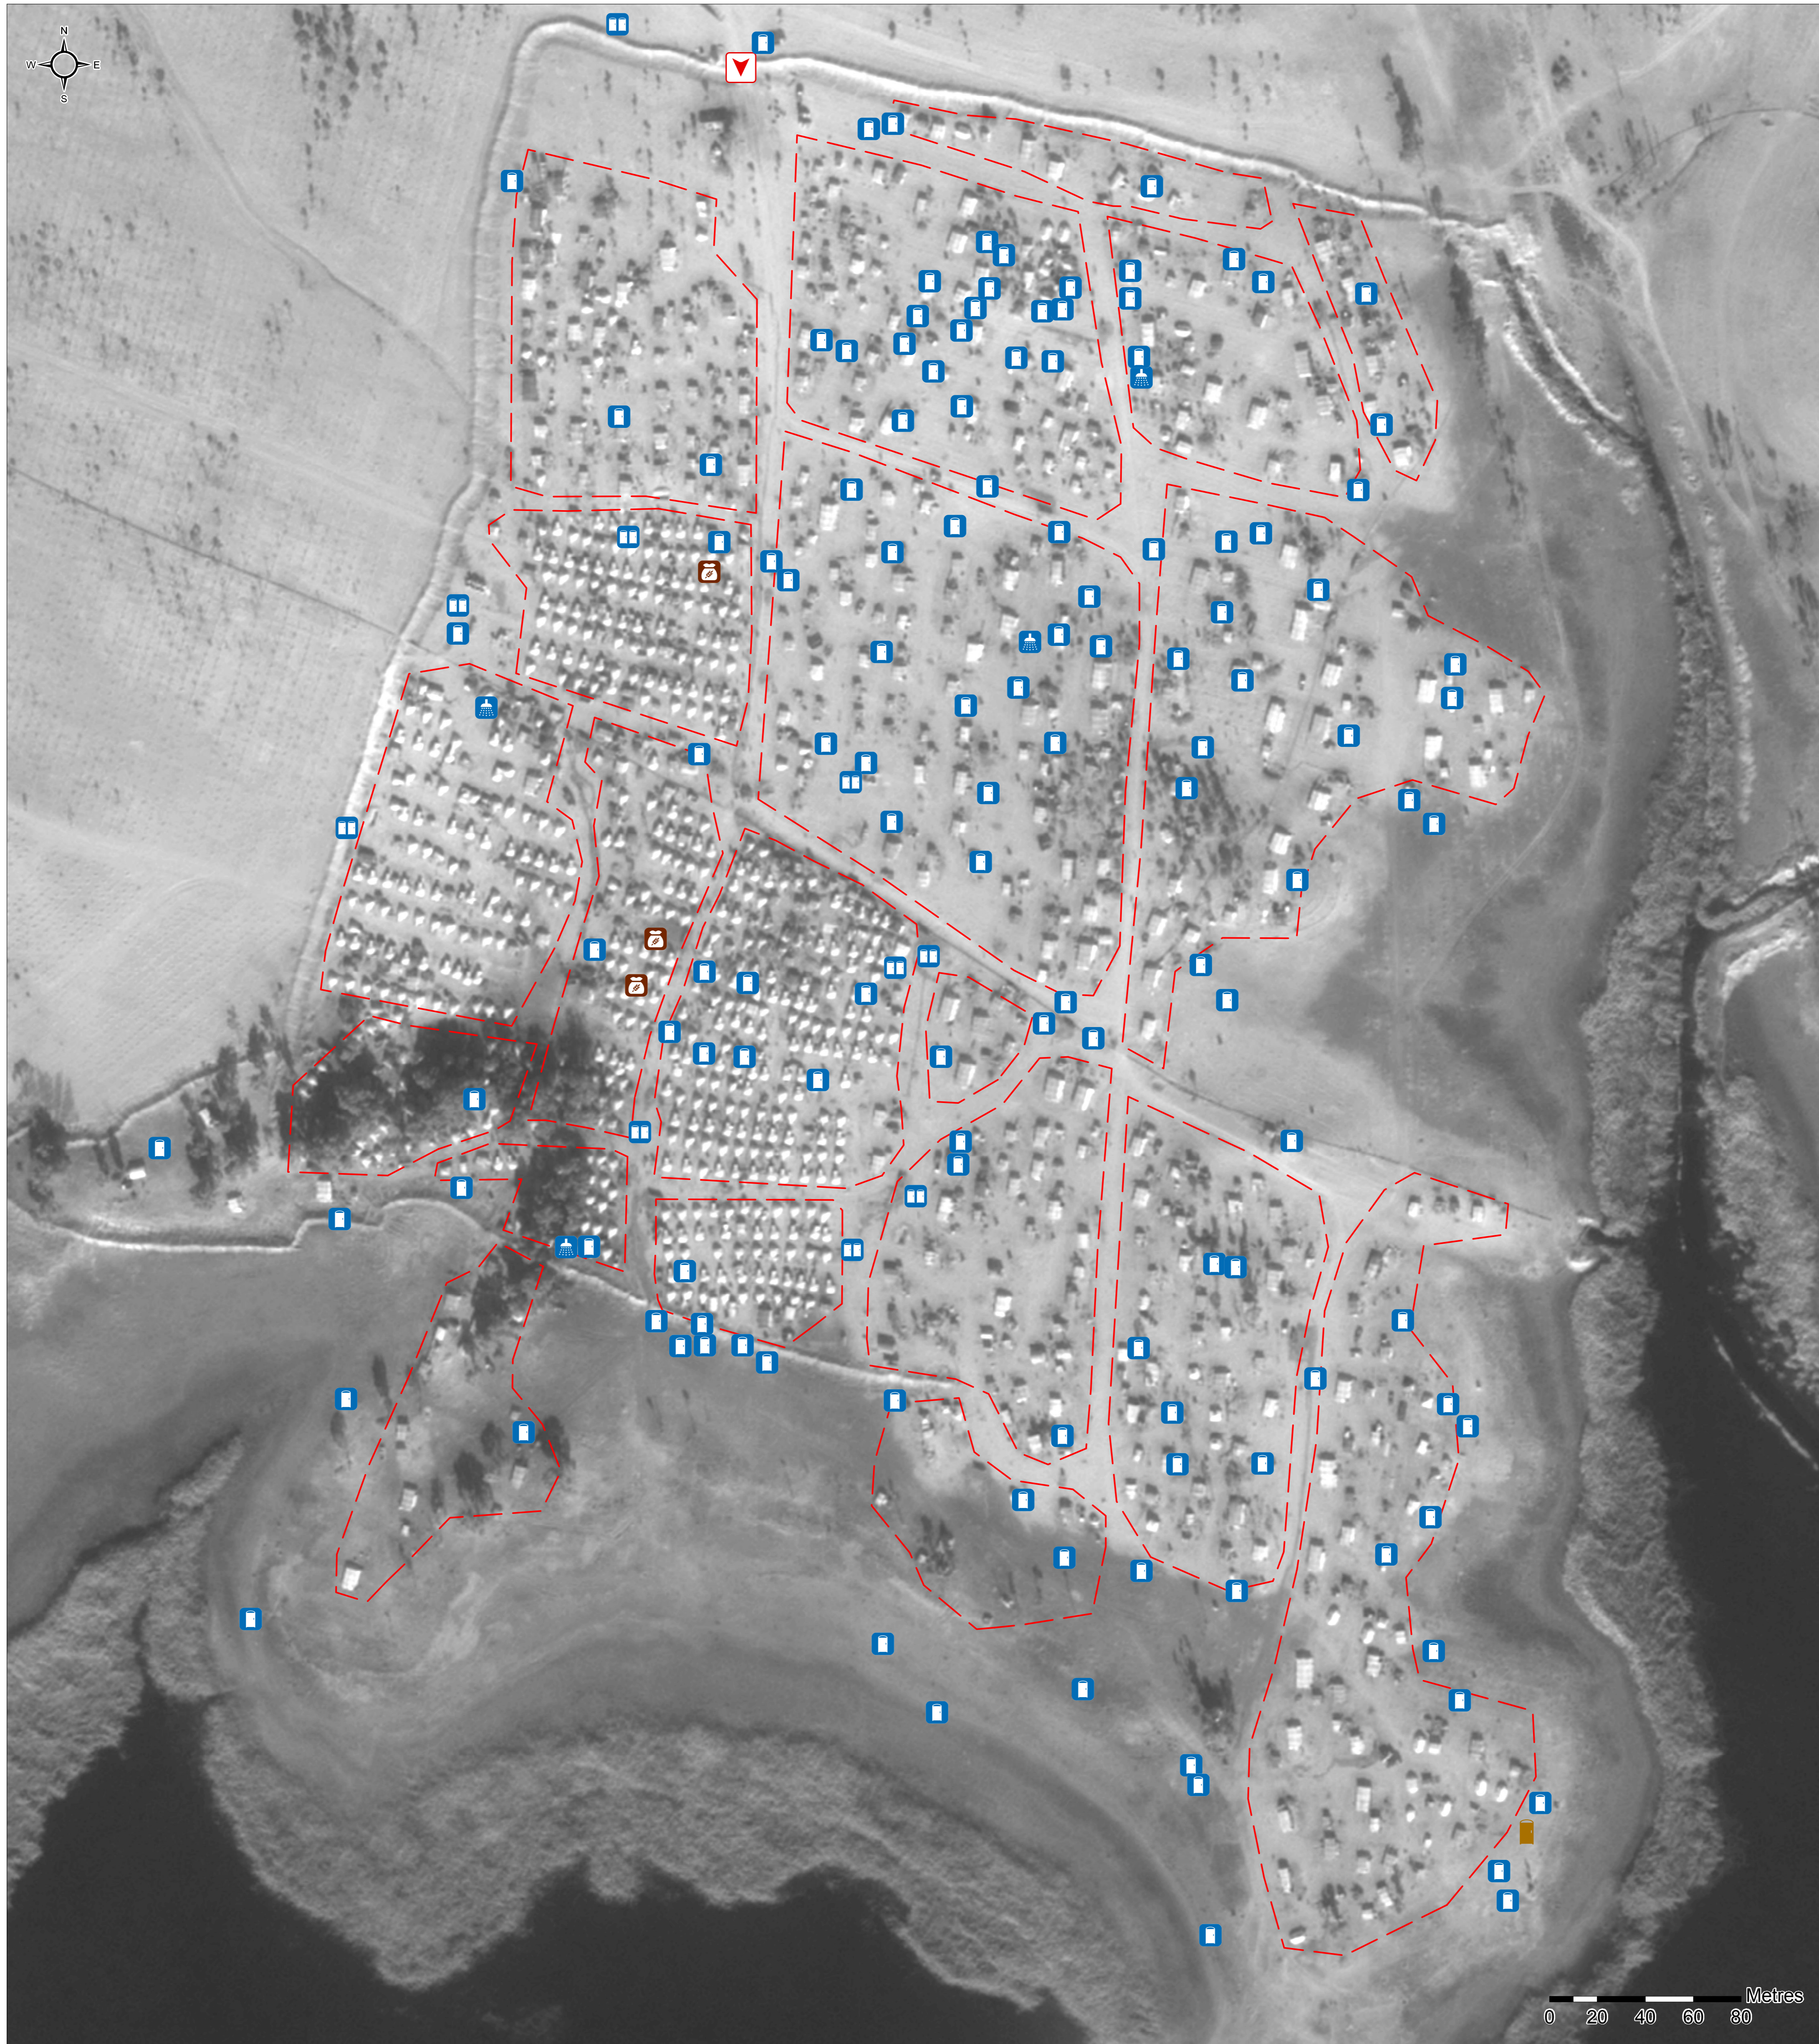

General Infrastructure - As of February 2018

- Blocks
- Latrine (single)
- Latrine (mutiple)
- Entrance
- Shop
- Shower
- Open defecation

Data Sources:
Infrastructure: REACH
Satellite Imagery: Pleiades-1 from 2 December 2017
Copyright: ©CNES 2017
Distribution: Airbus DS
Projection: WGS 1984 UTM Zone 37N
File: SYR_Map_Twahina_Camp_February2018
Contact: mena.reach@impact-initiatives.org

Note: Data, designations and boundaries contained on this map are not warranted to be error-free and do not imply acceptance by the REACH partners, associates or donors mentioned on this map.