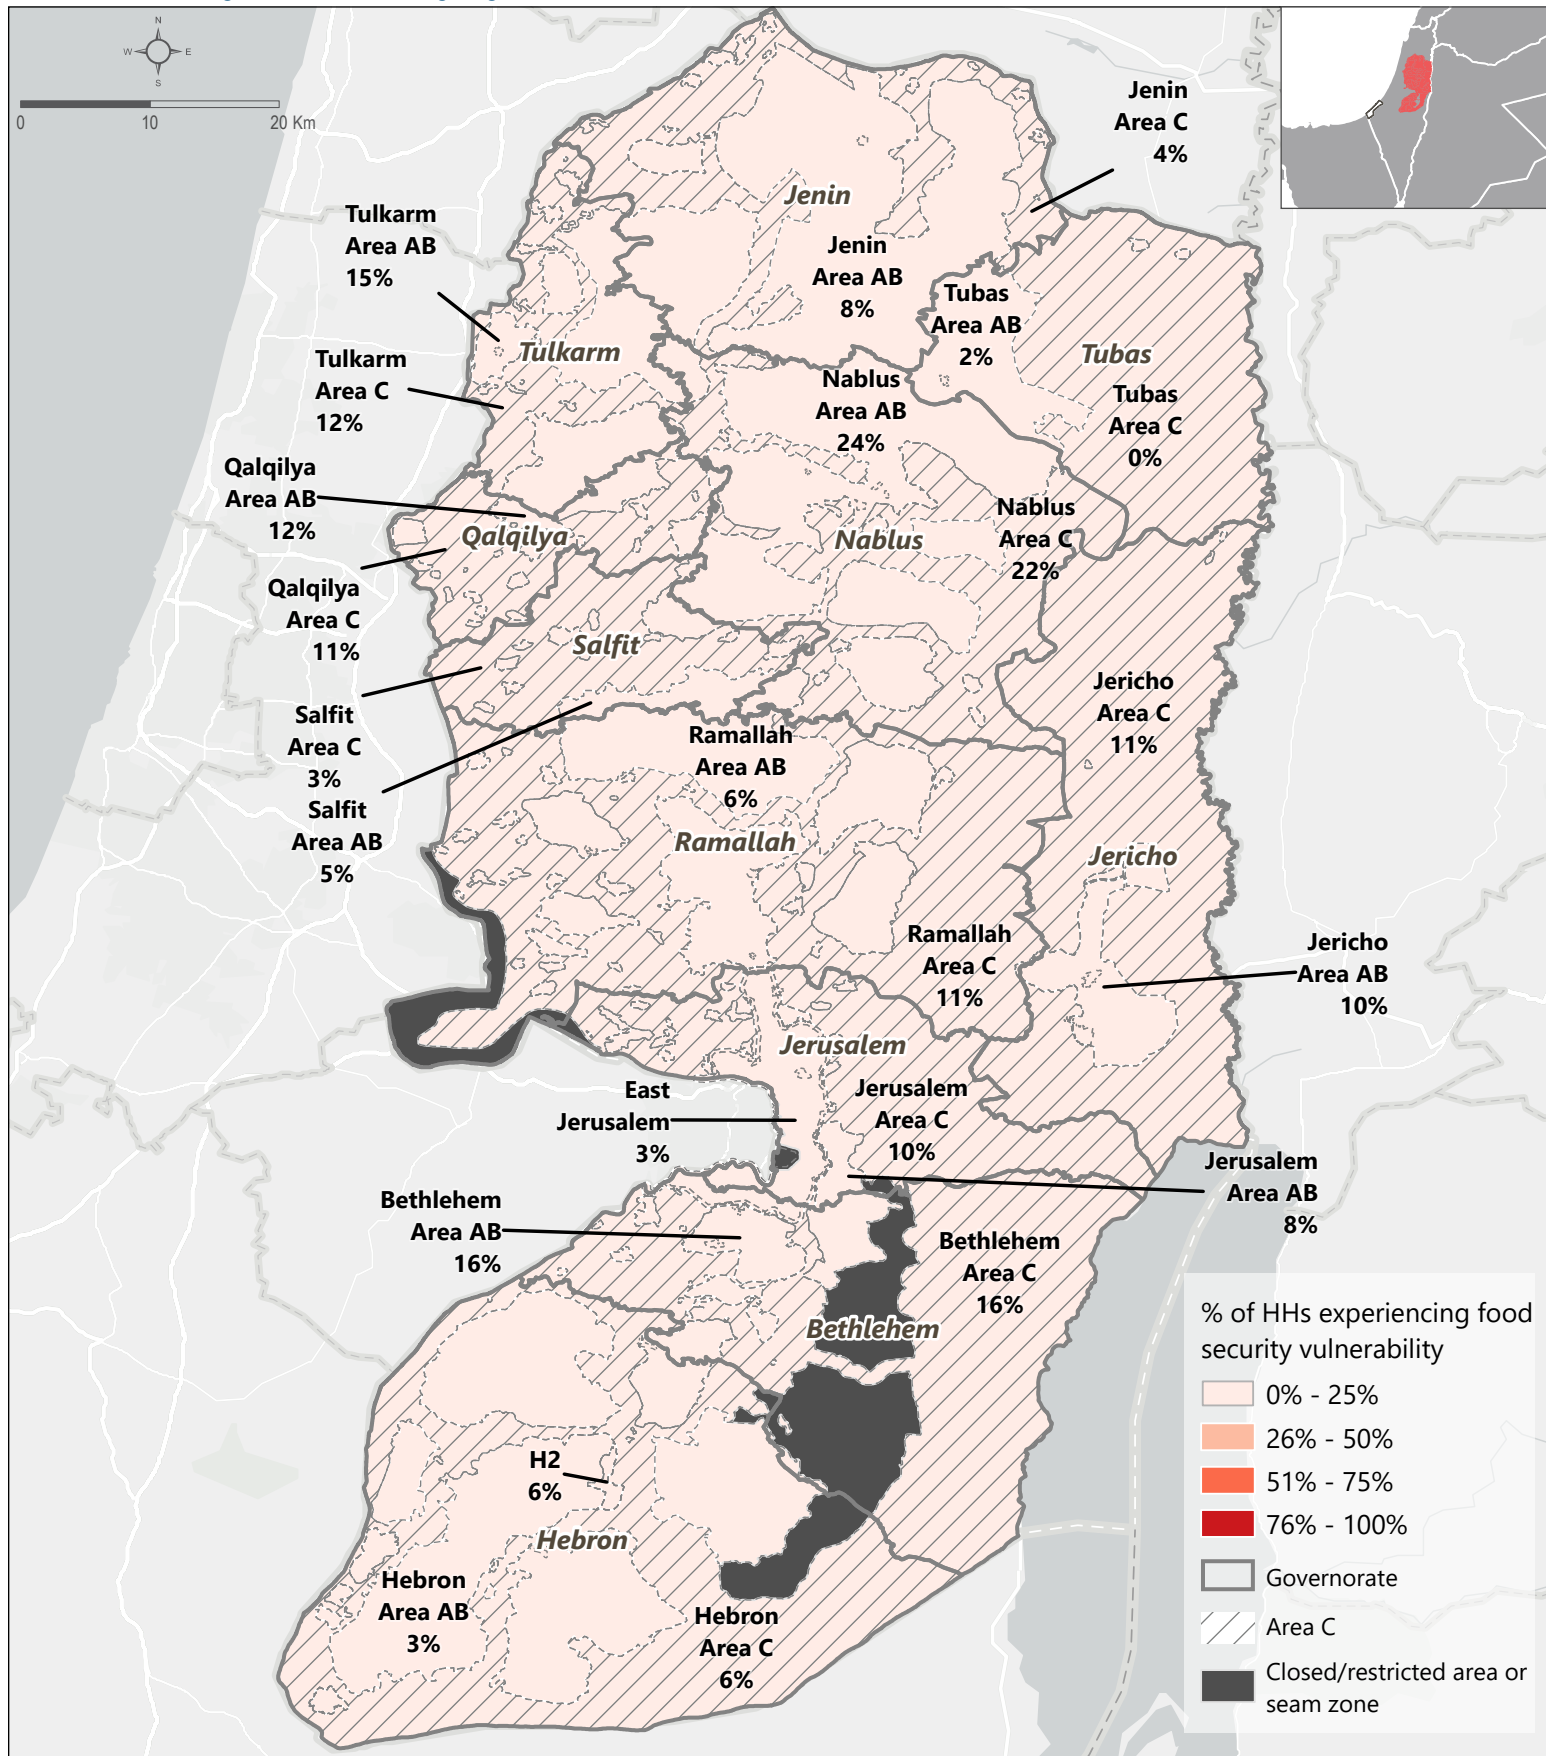

OCCUPIED PALESTINIAN TERRITORY: WEST BANK

For humanitarian and development purposes only
Production date: March 2023

Food security vulnerability by strata - 2022

Households are considered vulnerable if they have any of the following conditions:

- Ate less OR Went the entire day without eating

Data sources:
 • Vulnerabilities: REACH MSNA 2022
 • Administrative boundaries: OCHA
 • Background: ESRI

Note: Data, designations and boundaries contained on this map are not warranted to be error-free and do not imply acceptance by REACH partners, associates or donors mentioned on this map.