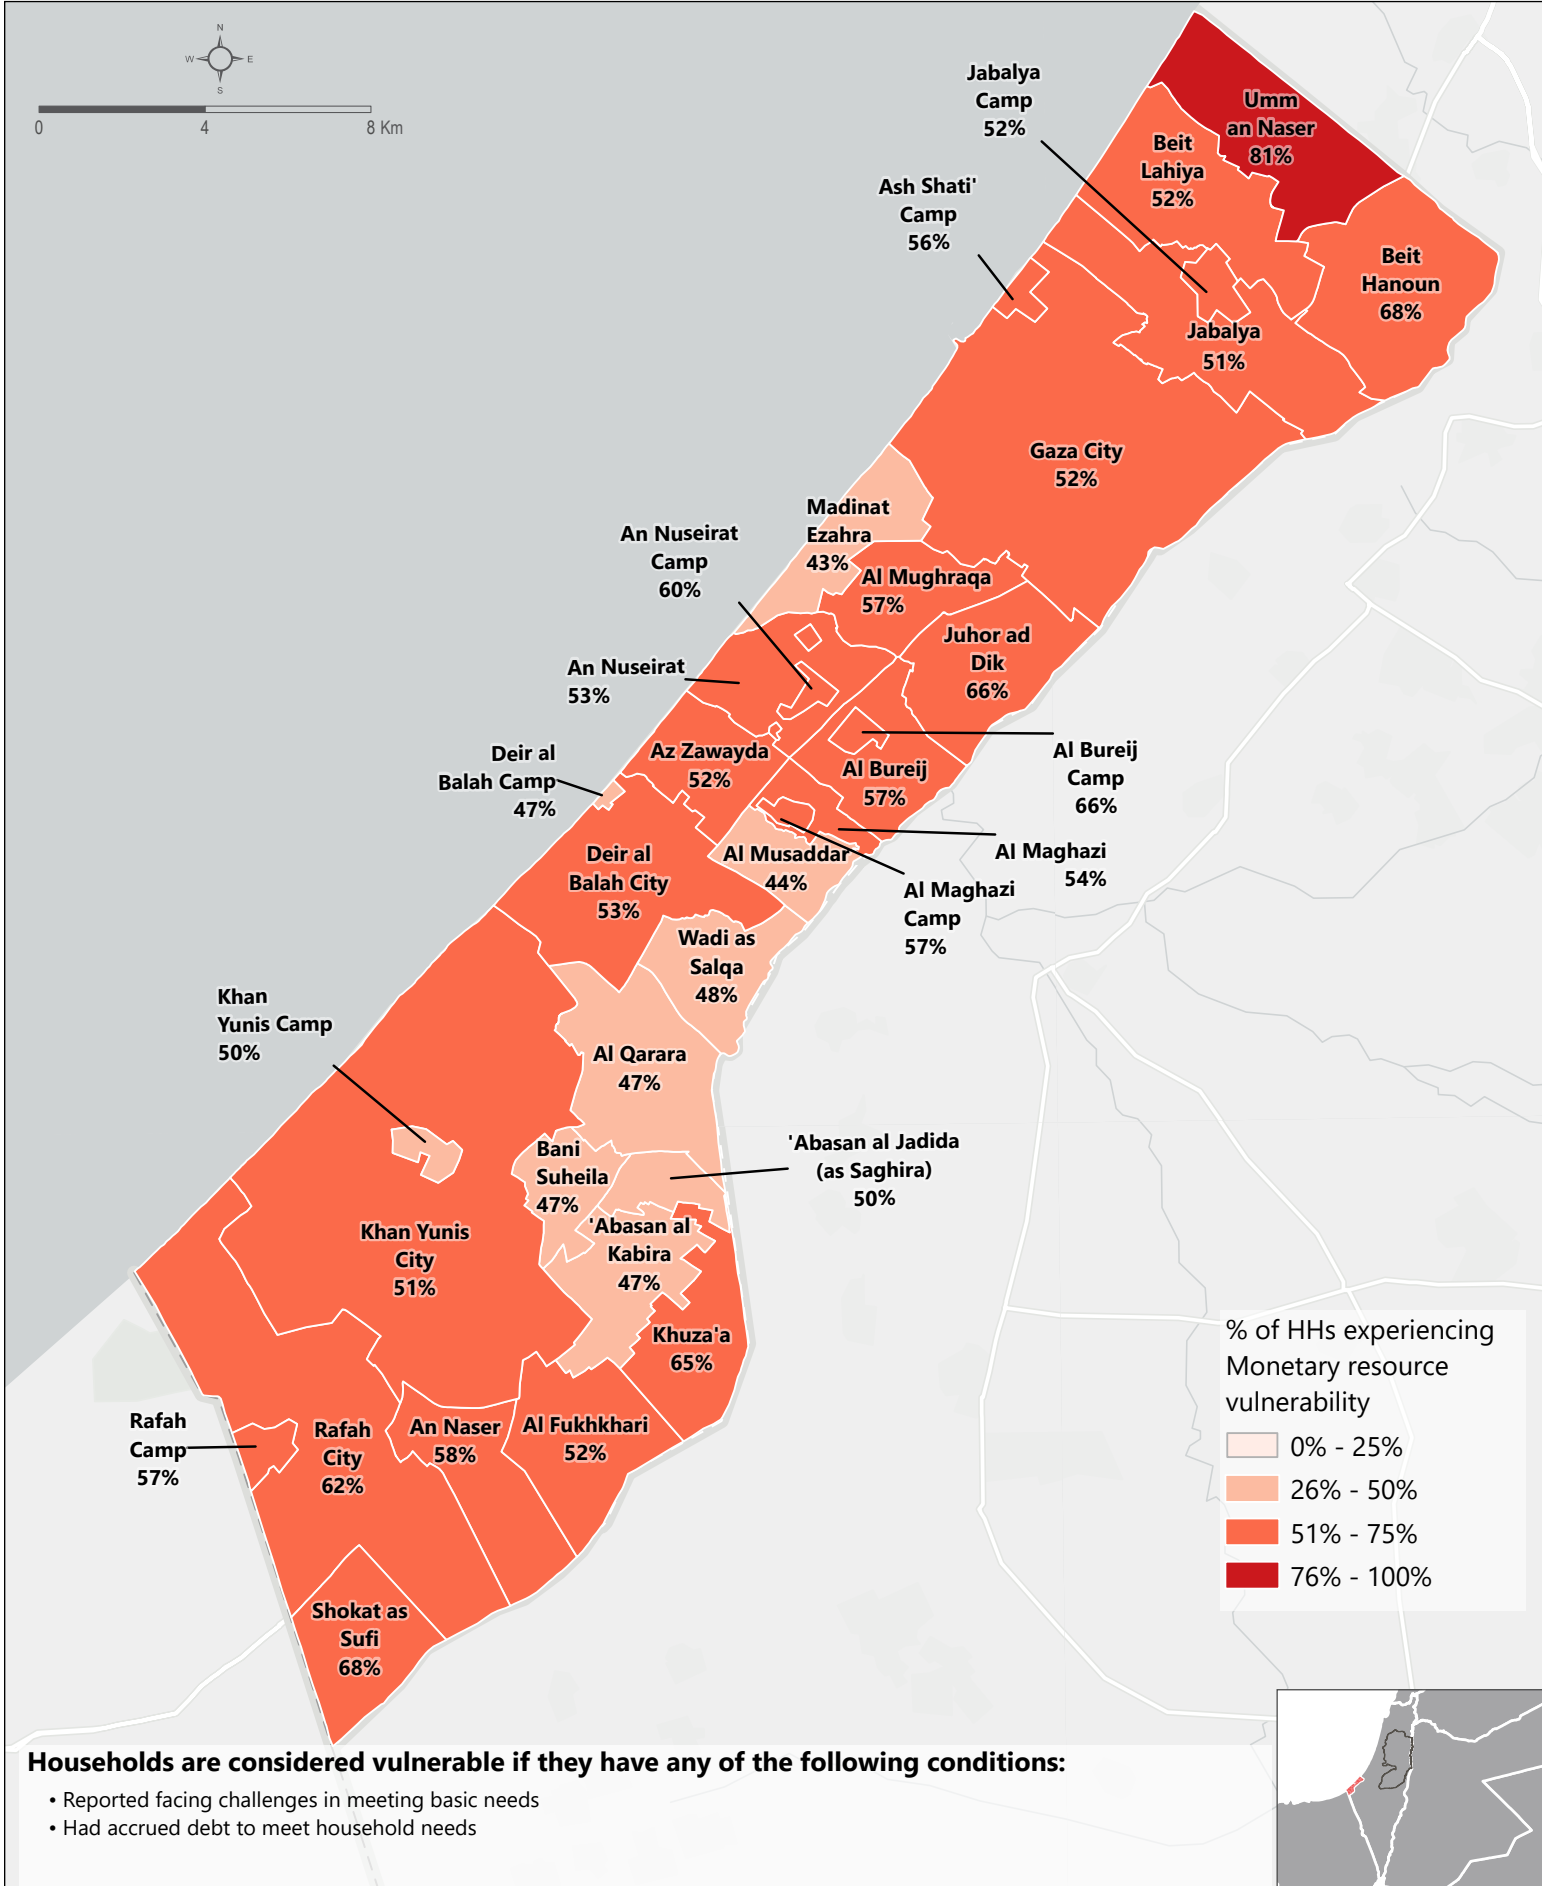

# OCCUPIED PALESTINIAN TERRITORY: GAZA STRIP

## Monetary resource vulnerability by localities - 2022

For humanitarian and development purposes only  
Production date: March 2023

Data sources:  
 • Vulnerabilities: REACH MSNA 2022  
 • Administrative boundaries: OCHA  
 • Background: ESRI

Note: Data, designations and boundaries contained on this map are not warranted to be error-free and do not imply acceptance by REACH partners, associates or donors mentioned on this map.

Funded by