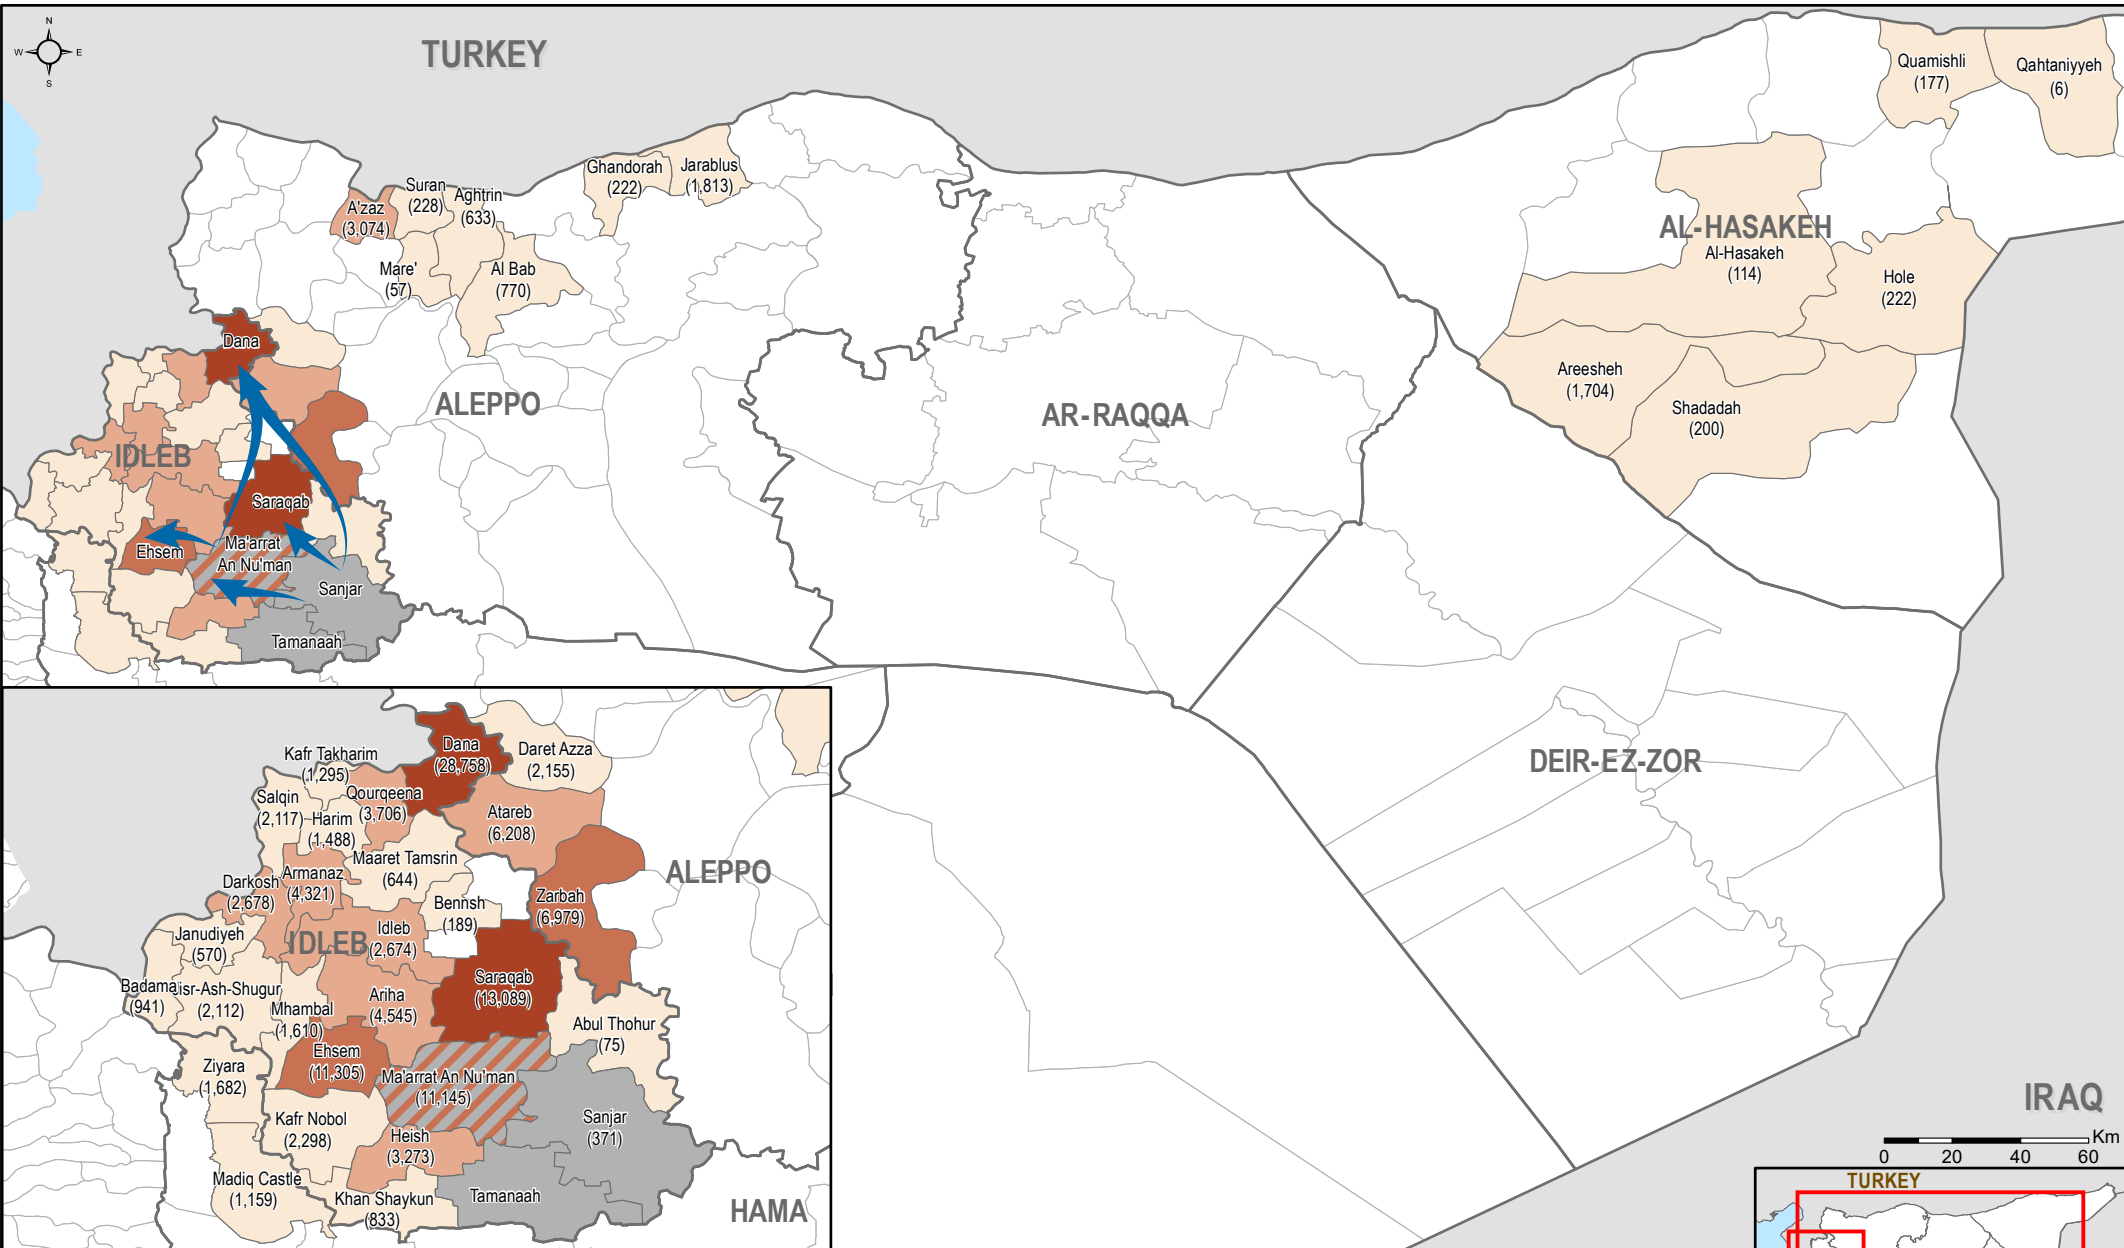

# SYRIA - IDP Situation Monitoring Initiative (ISMI) Bi-Weekly Update

Major Reported IDP Movements (16/12/17 - 31/12/17)

For Humanitarian Purposes Only  
Production date : 17 January 2018

**Proportion of weekly IDP arrivals by subdistricts (16/12/17 - 31/12/17)**

**Subdistricts reporting major displacement (>11,000 IDPs)**

**Administrative boundaries**

**Major displacements (>5,050 IDPs)**

CCCM Cluster Turkey hub Source: CCCM cluster database, Turkey hub. Feedback: CCCM Cluster Northern Syria, Email: [syria.cross.border.info@ccmcluster.org](mailto:syria.cross.border.info@ccmcluster.org), info: <http://www.globalccmcluster.org>, <https://www.humanitarianresponse.org>. Data sources: Administrative boundaries: OCHA COD IDP movement data: REACH, SRN Coordinate System: GCS WGS 1984 File: SYR\_Map\_ISMI\_IDP\_Movement\_Overview\_Week55.56 Contact: [reach.mapping@impact-initiatives.org](mailto:reach.mapping@impact-initiatives.org)

*Disclaimer: The boundaries and names shown and the designations used on this map do not imply official endorsement by the United Nations. The data for this map is reported by humanitarian actors and a limited number of other sources, who may be parties to conflict. The data has not been independently verified and is subject to error or omission, deliberation or otherwise by the various sources. This data is for humanitarian use only.*