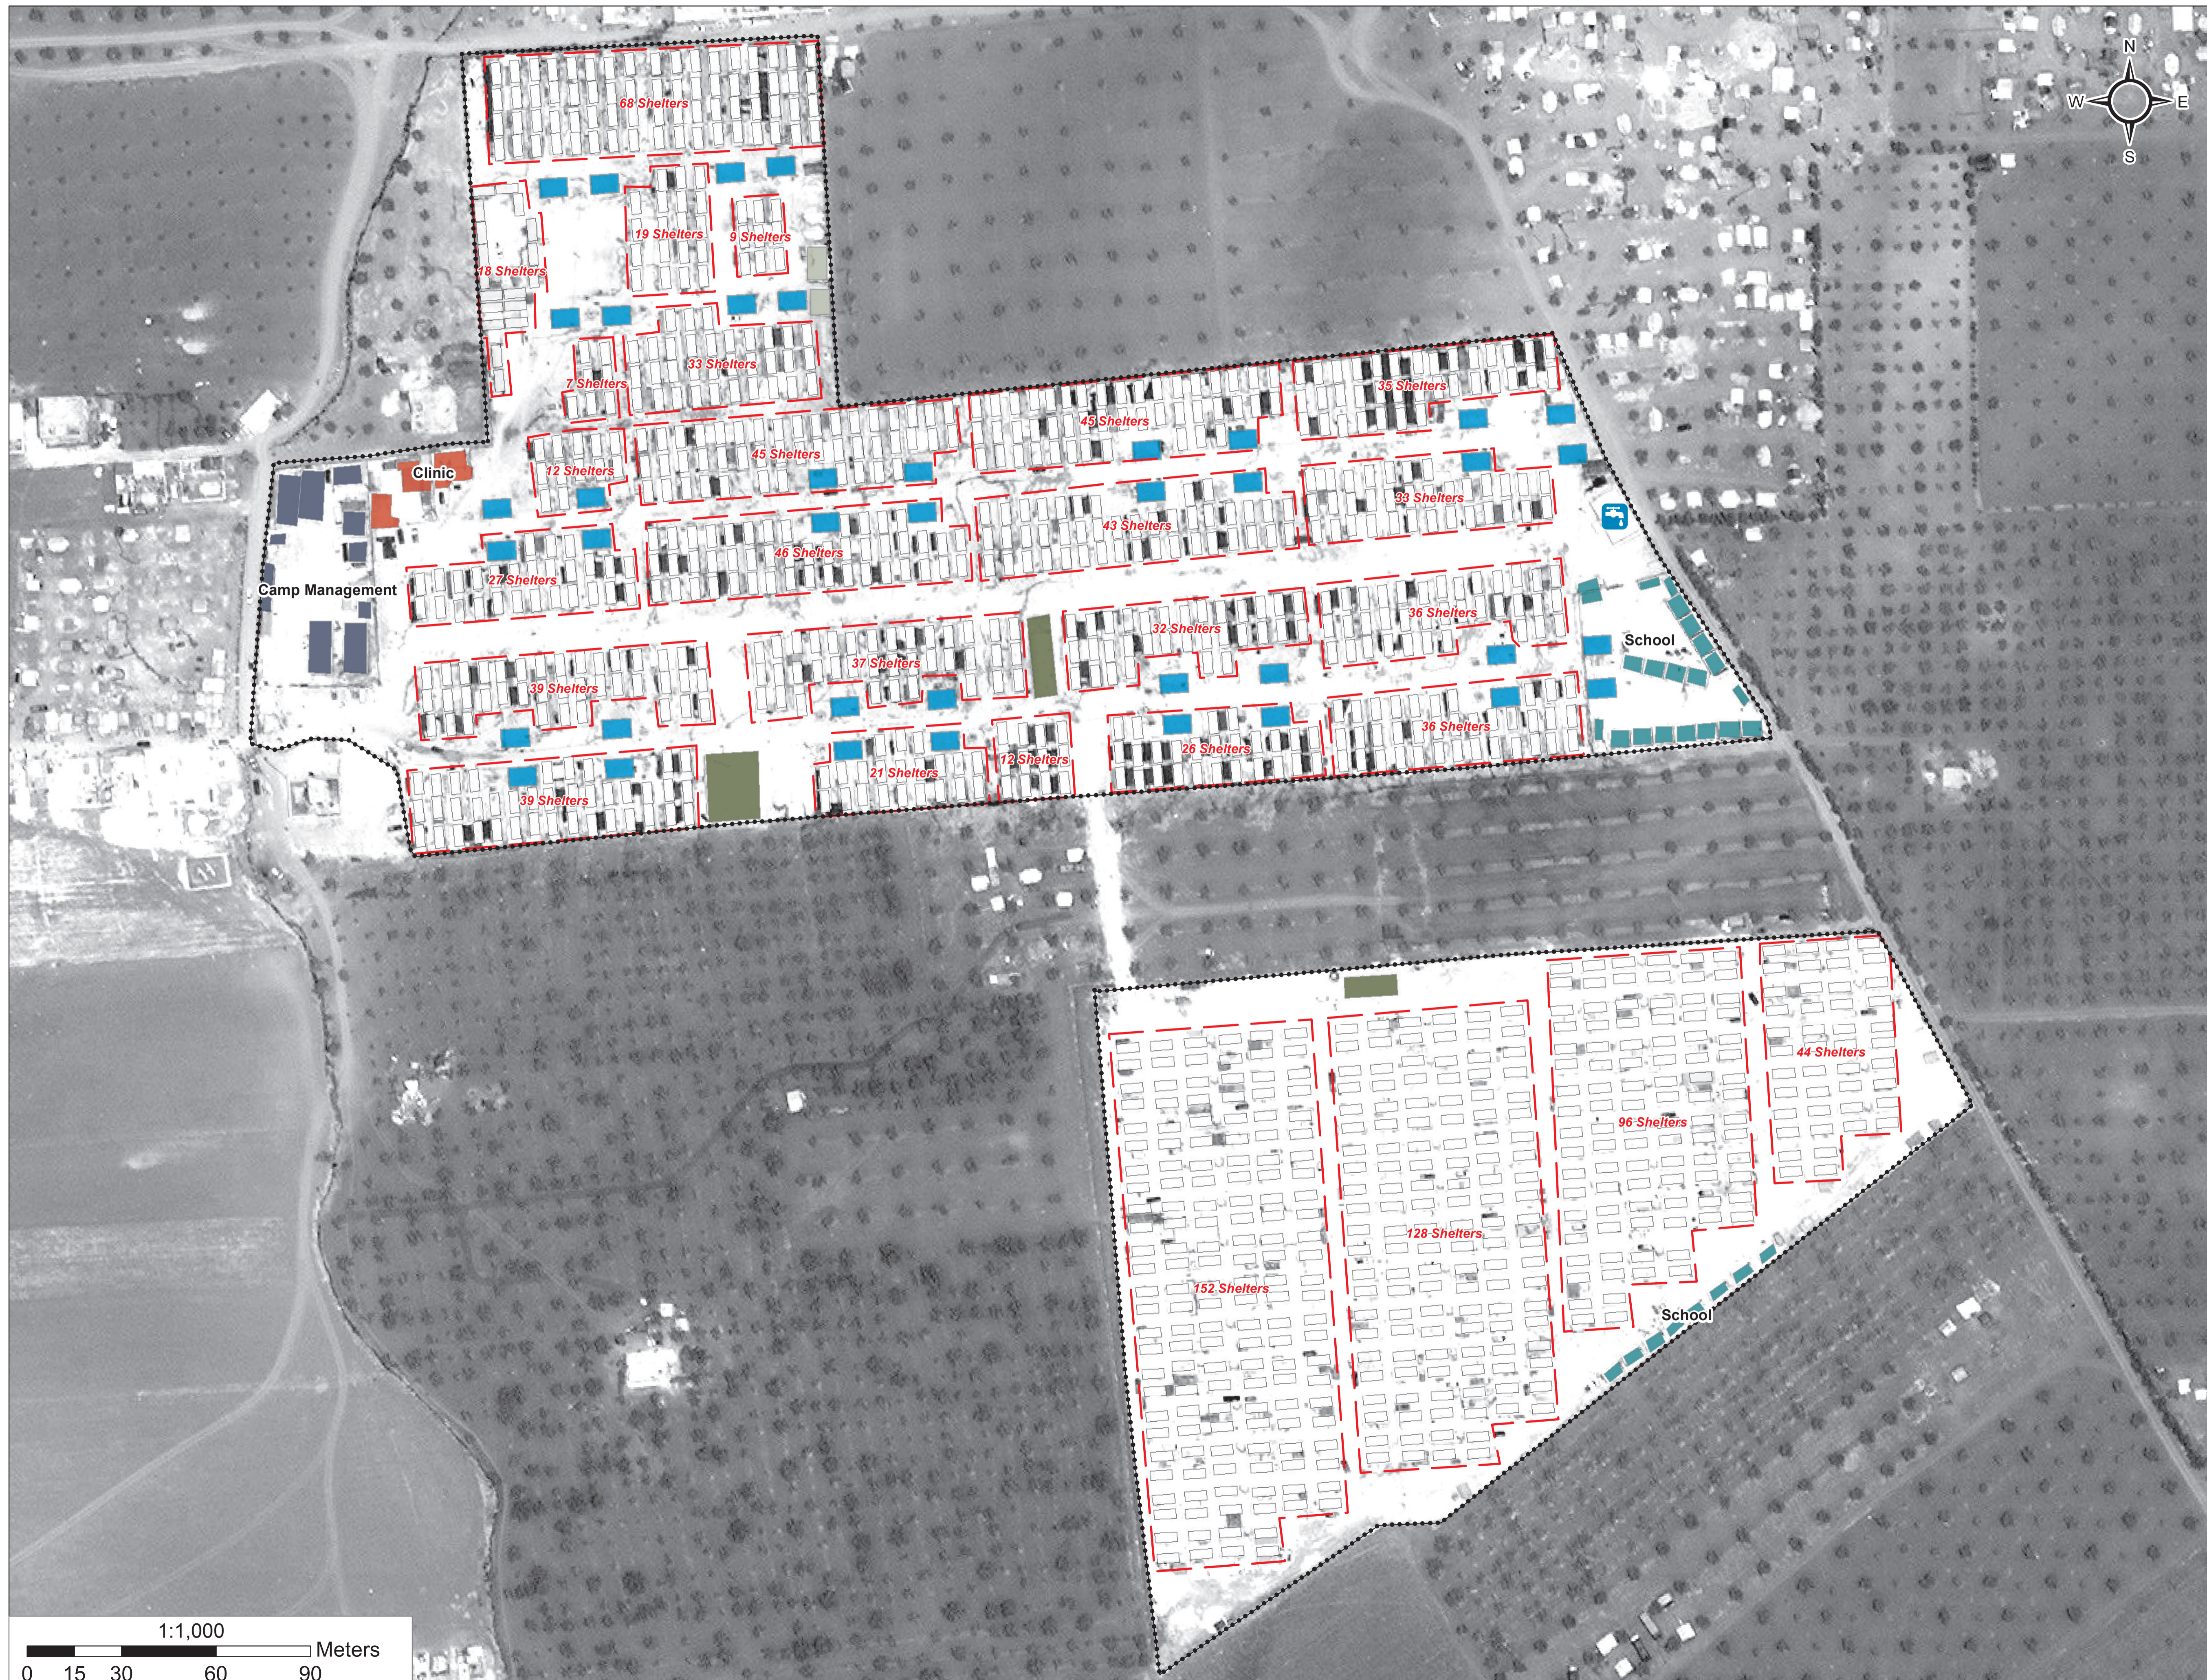

Camp Infrastructure

- Fence
- Shelters
- Block Boundary
- Collective Shelter
- Education
- Health
- Mosque
- Office
- WASH
- Water Point

Statistics (22/05/2016)

Total Number of Households:
1138

Data Sources:
Imagery: (c) Digital Globe, WV02, 22/05/2016
Building Digitization: REACH
Building Classification: REACH
Population Figures: CCCM Cluster, ISIMM July 2016

Projection: WGS 1984 UTM Zone 37N
File: SYR_Map_Bab_Al_Iman_22May2016
Contact: mena.reach@impact-initiatives.org

Note: Data, designations and boundaries contained on this map are not warranted to be error-free and do not imply acceptance by the REACH partners, associates or donors mentioned on this map.