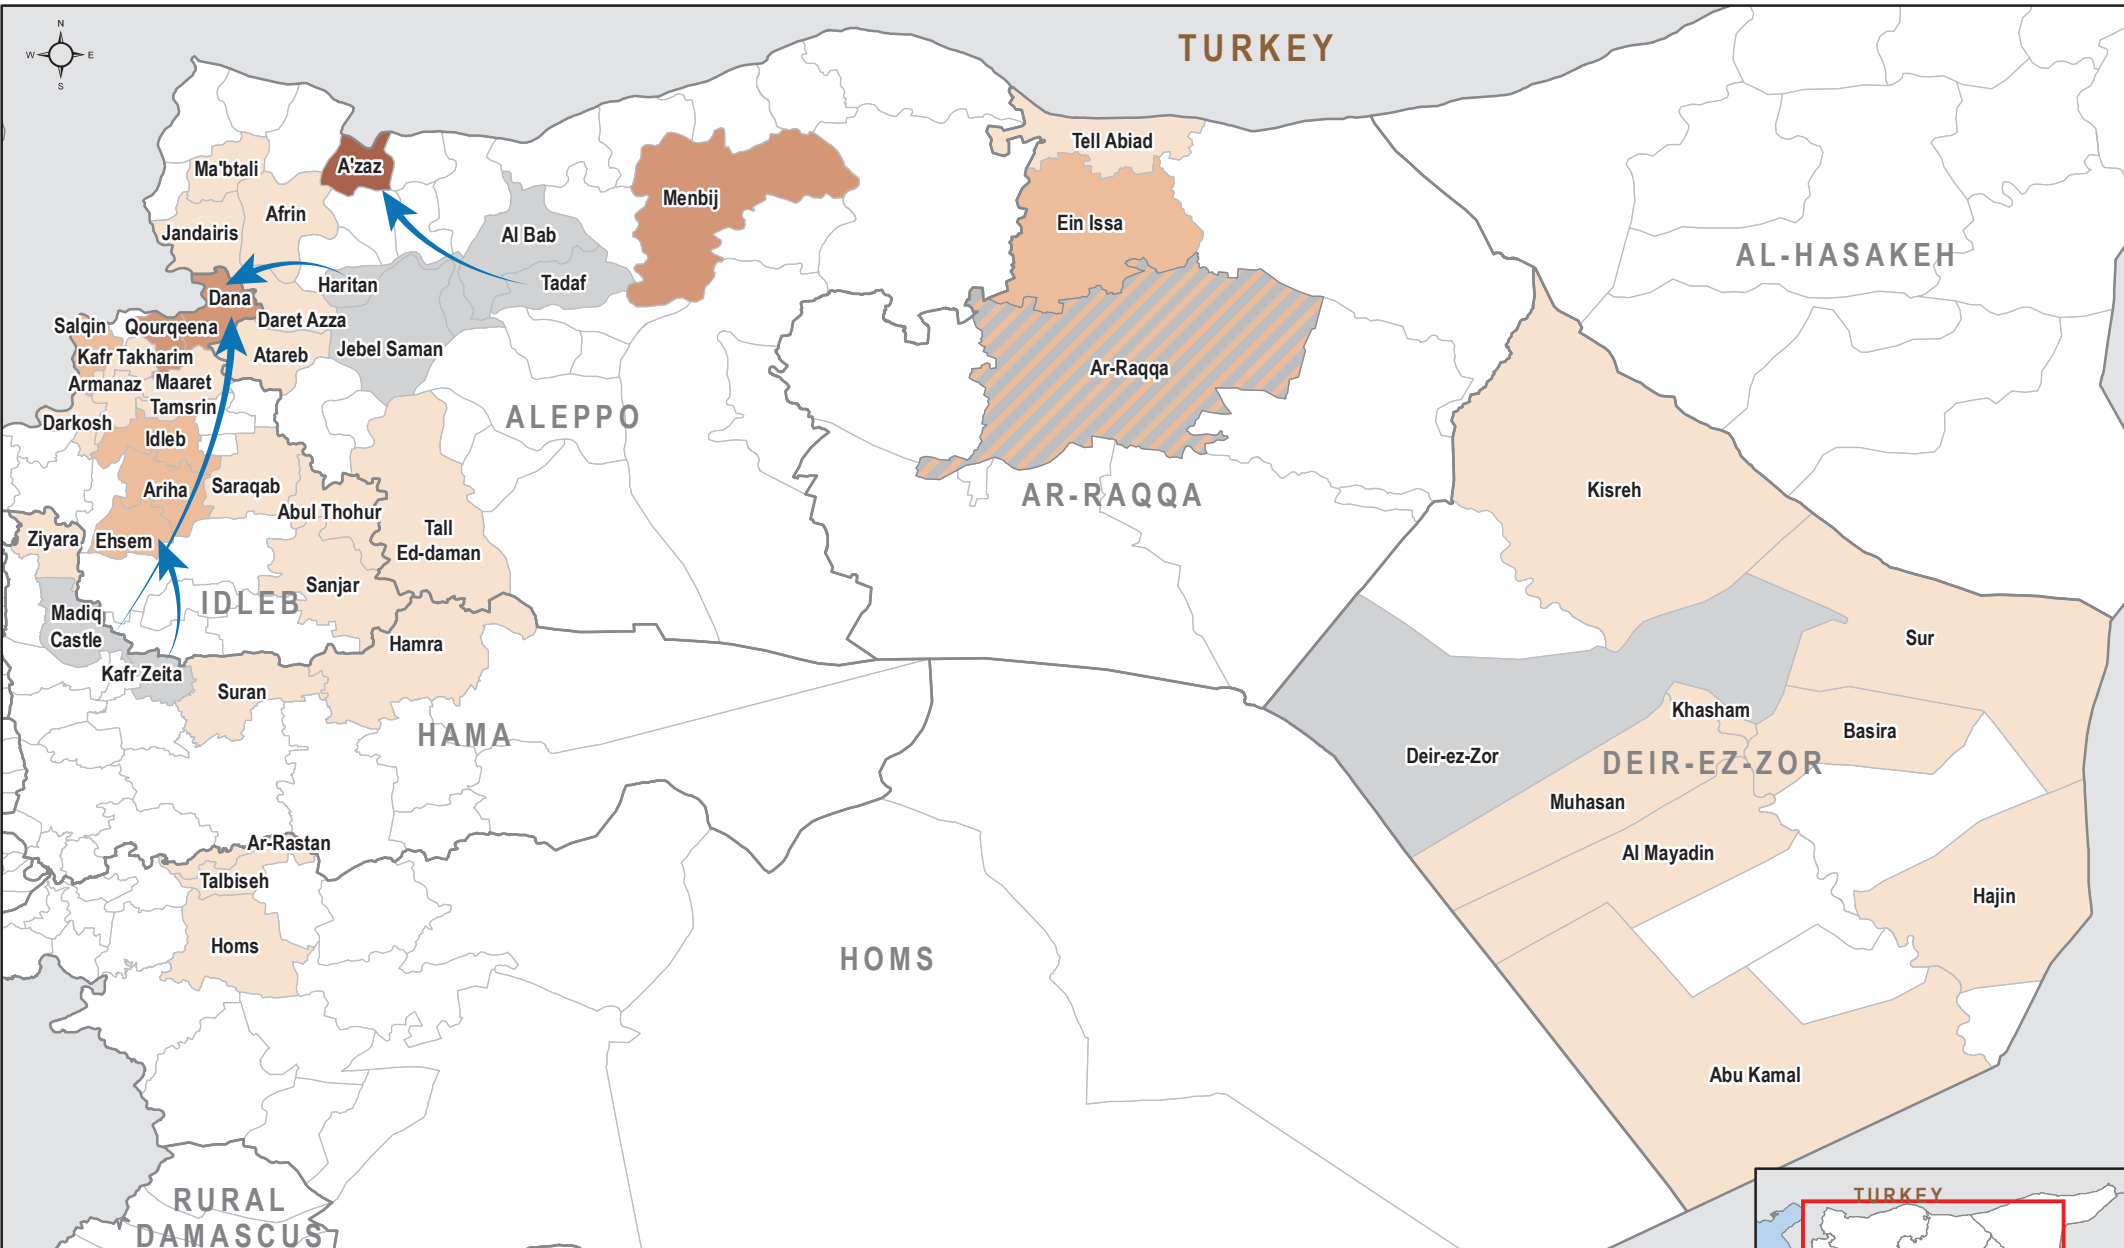

SYRIA - IDP Situation Monitoring Initiative (ISMI) Weekly Update

Major Reported IDP Movements (20/02/17 - 26/02/17)

<p>Number of IDP arrivals (20/02/17 - 26/02/17)</p> <ul style="list-style-type: none"> 0 - 2% 3% - 5% 6% - 15% 16% - 37% 	<p>Displacement type (>200 IDPs)</p> <ul style="list-style-type: none"> Outward displacement Internal & outward displacement 	<p>Administrative boundaries</p> <ul style="list-style-type: none"> Governorates Subdistricts 	<p>Major displacements (>200 IDPs)</p> <p>↩</p>
---	---	---	---

CCCM Cluster Turkey hub Source:
 CCCM cluster database, Turkey hub.
 Feedback: CCCM Cluster Northern Syria,
 Email: syria.cross.border.info@ccmcluster.org,
 info: <http://www.globalccmcluster.org>
<https://www.humanitarianresponse.org>
 Data sources: Administrative boundaries: OCHA COD
 IDP movement data: REACH, SRN
 Coordinate System: GCS WGS 1984
 File: SYR_Map_ISMI_IDP_Movement_26Feb2017
 Contact: reach.mapping@impact-initiatives.org

Disclaimer: The boundaries and names shown and the designations used on this map do not imply official endorsement by the United Nations. The data for this map is reported by humanitarian actors and a limited number of other sources, who may be parties to conflict. The data has not been independently verified and is subject to error or omission, deliberation or otherwise by the various sources. This data is for humanitarian use only.