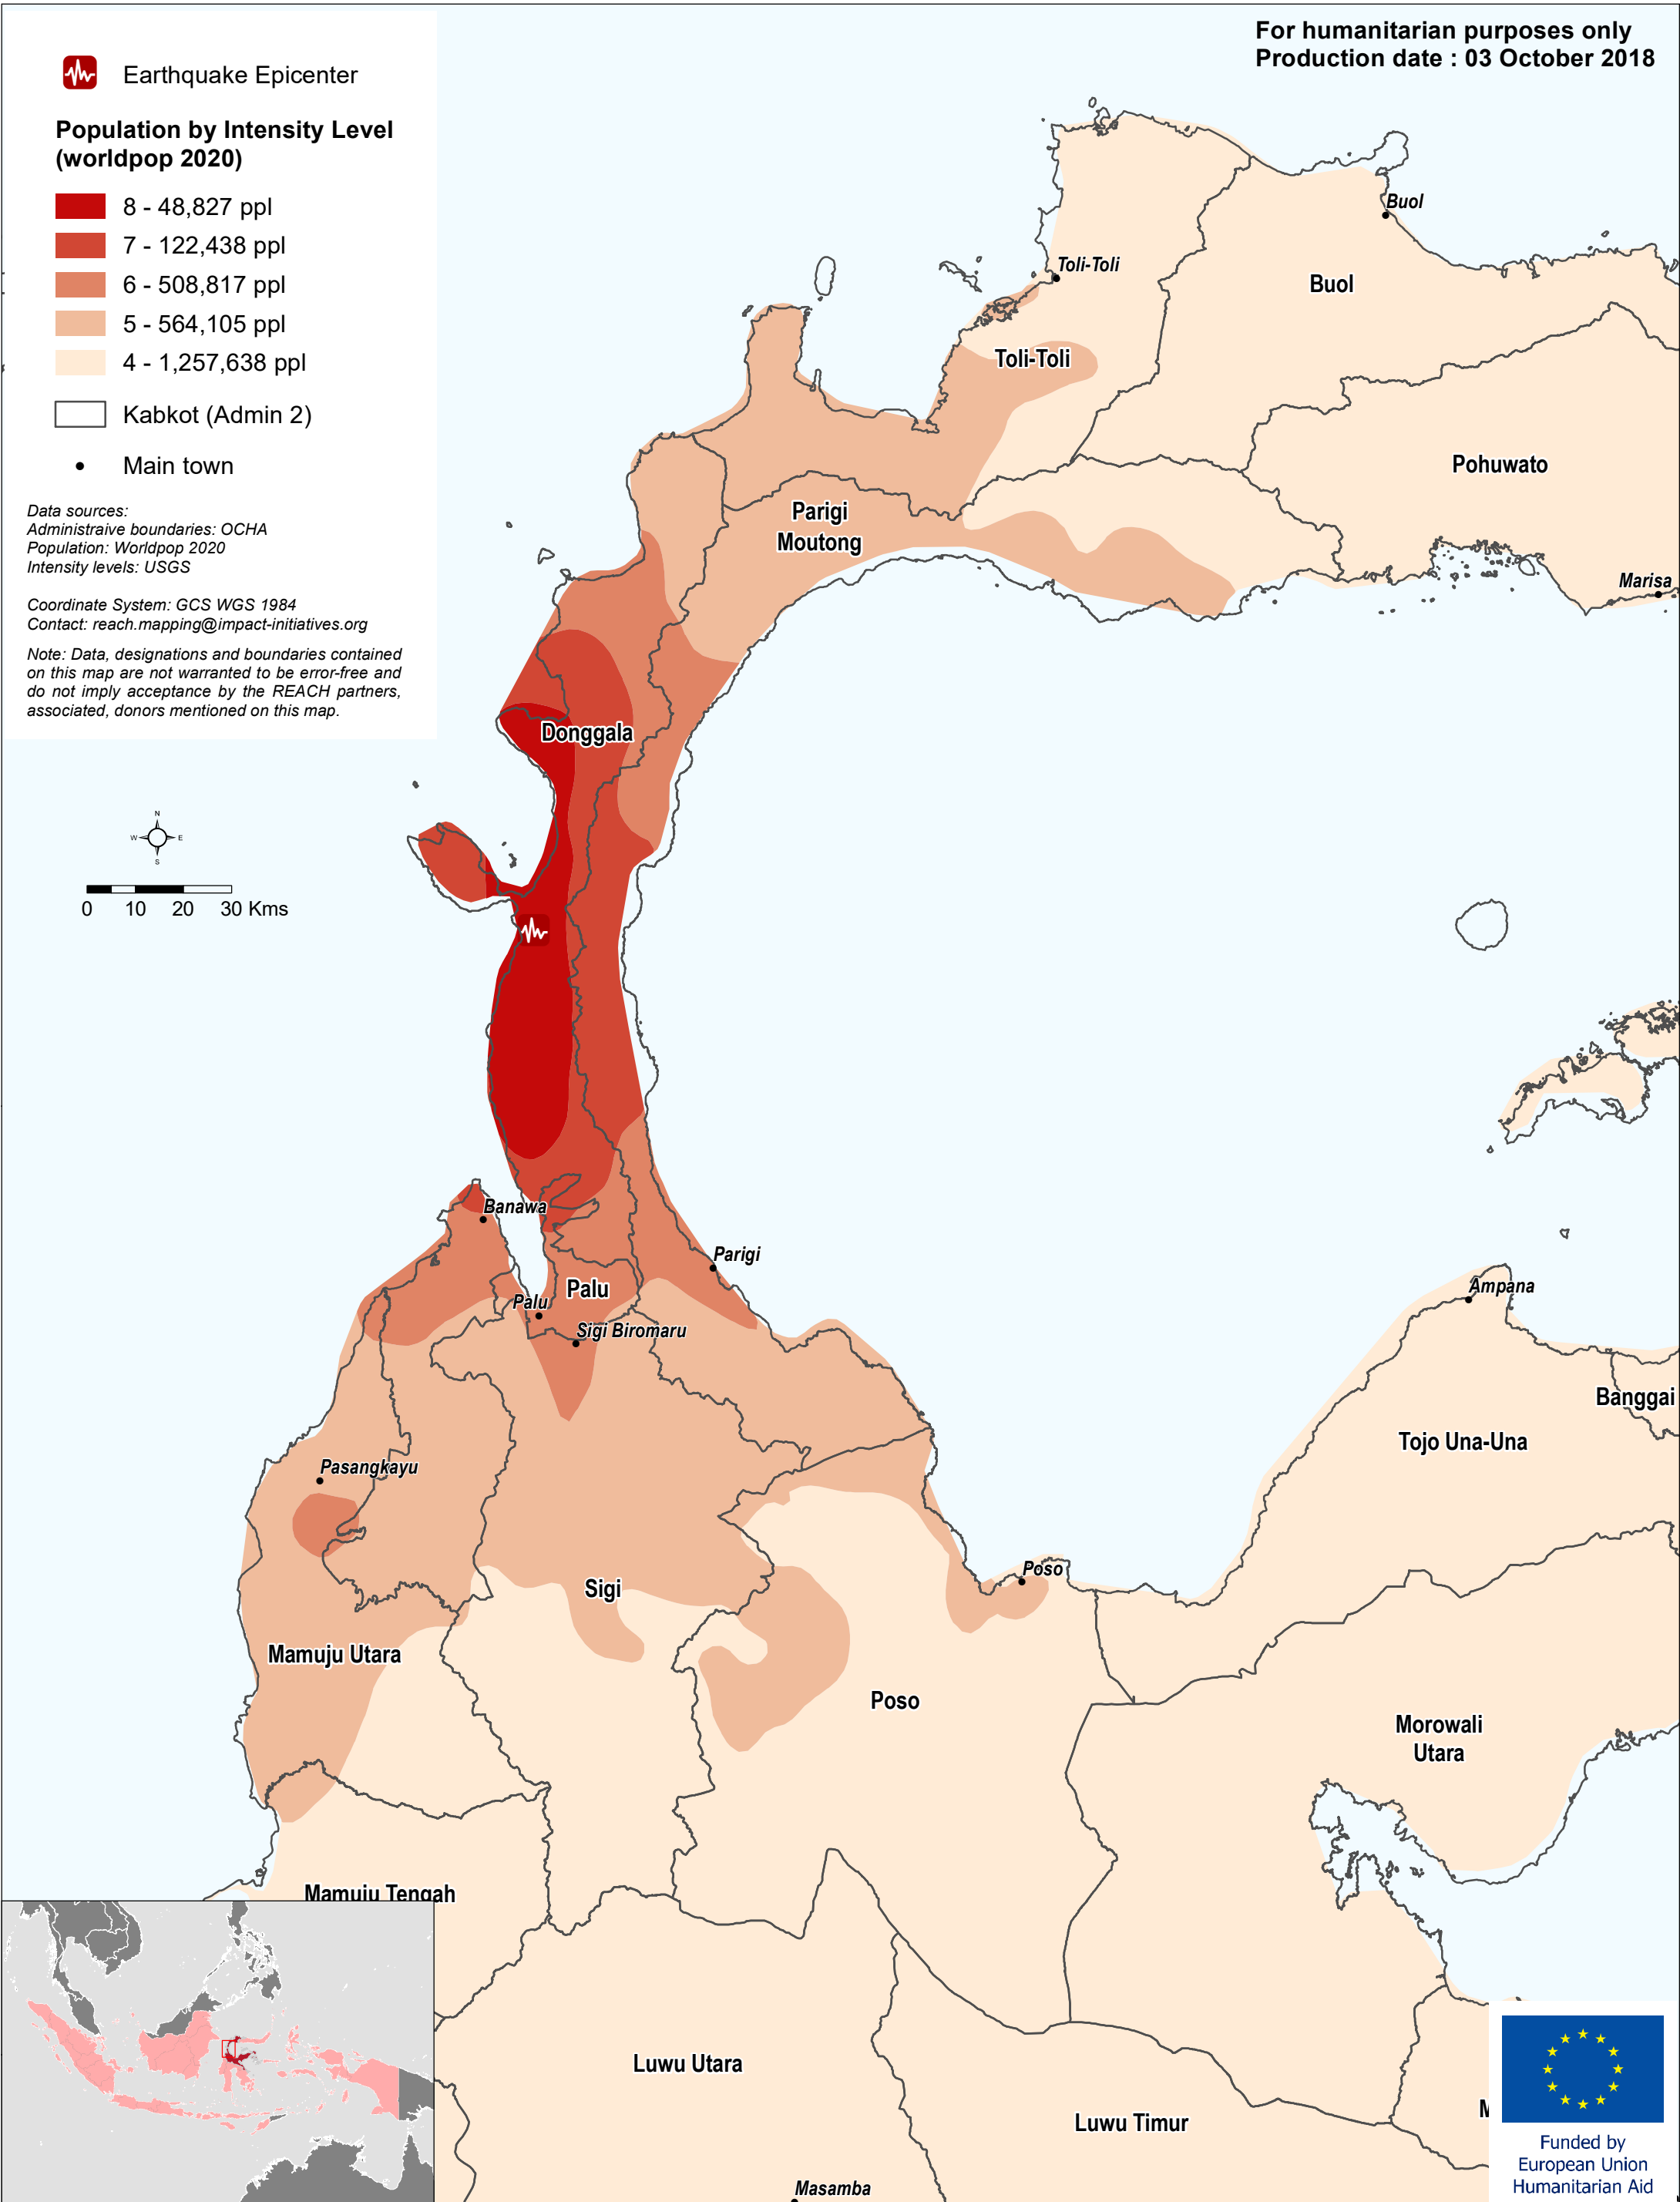

For humanitarian purposes only
Production date : 03 October 2018

Earthquake Epicenter

Population by Intensity Level (worldpop 2020)

- 8 - 48,827 ppl
- 7 - 122,438 ppl
- 6 - 508,817 ppl
- 5 - 564,105 ppl
- 4 - 1,257,638 ppl

Kabkot (Admin 2)

• Main town

Data sources:
Administrative boundaries: OCHA
Population: Worldpop 2020
Intensity levels: USGS

Coordinate System: GCS WGS 1984
Contact: reach.mapping@impact-initiatives.org

Note: Data, designations and boundaries contained on this map are not warranted to be error-free and do not imply acceptance by the REACH partners, associated, donors mentioned on this map.

0 10 20 30 Kms

Funded by European Union Humanitarian Aid