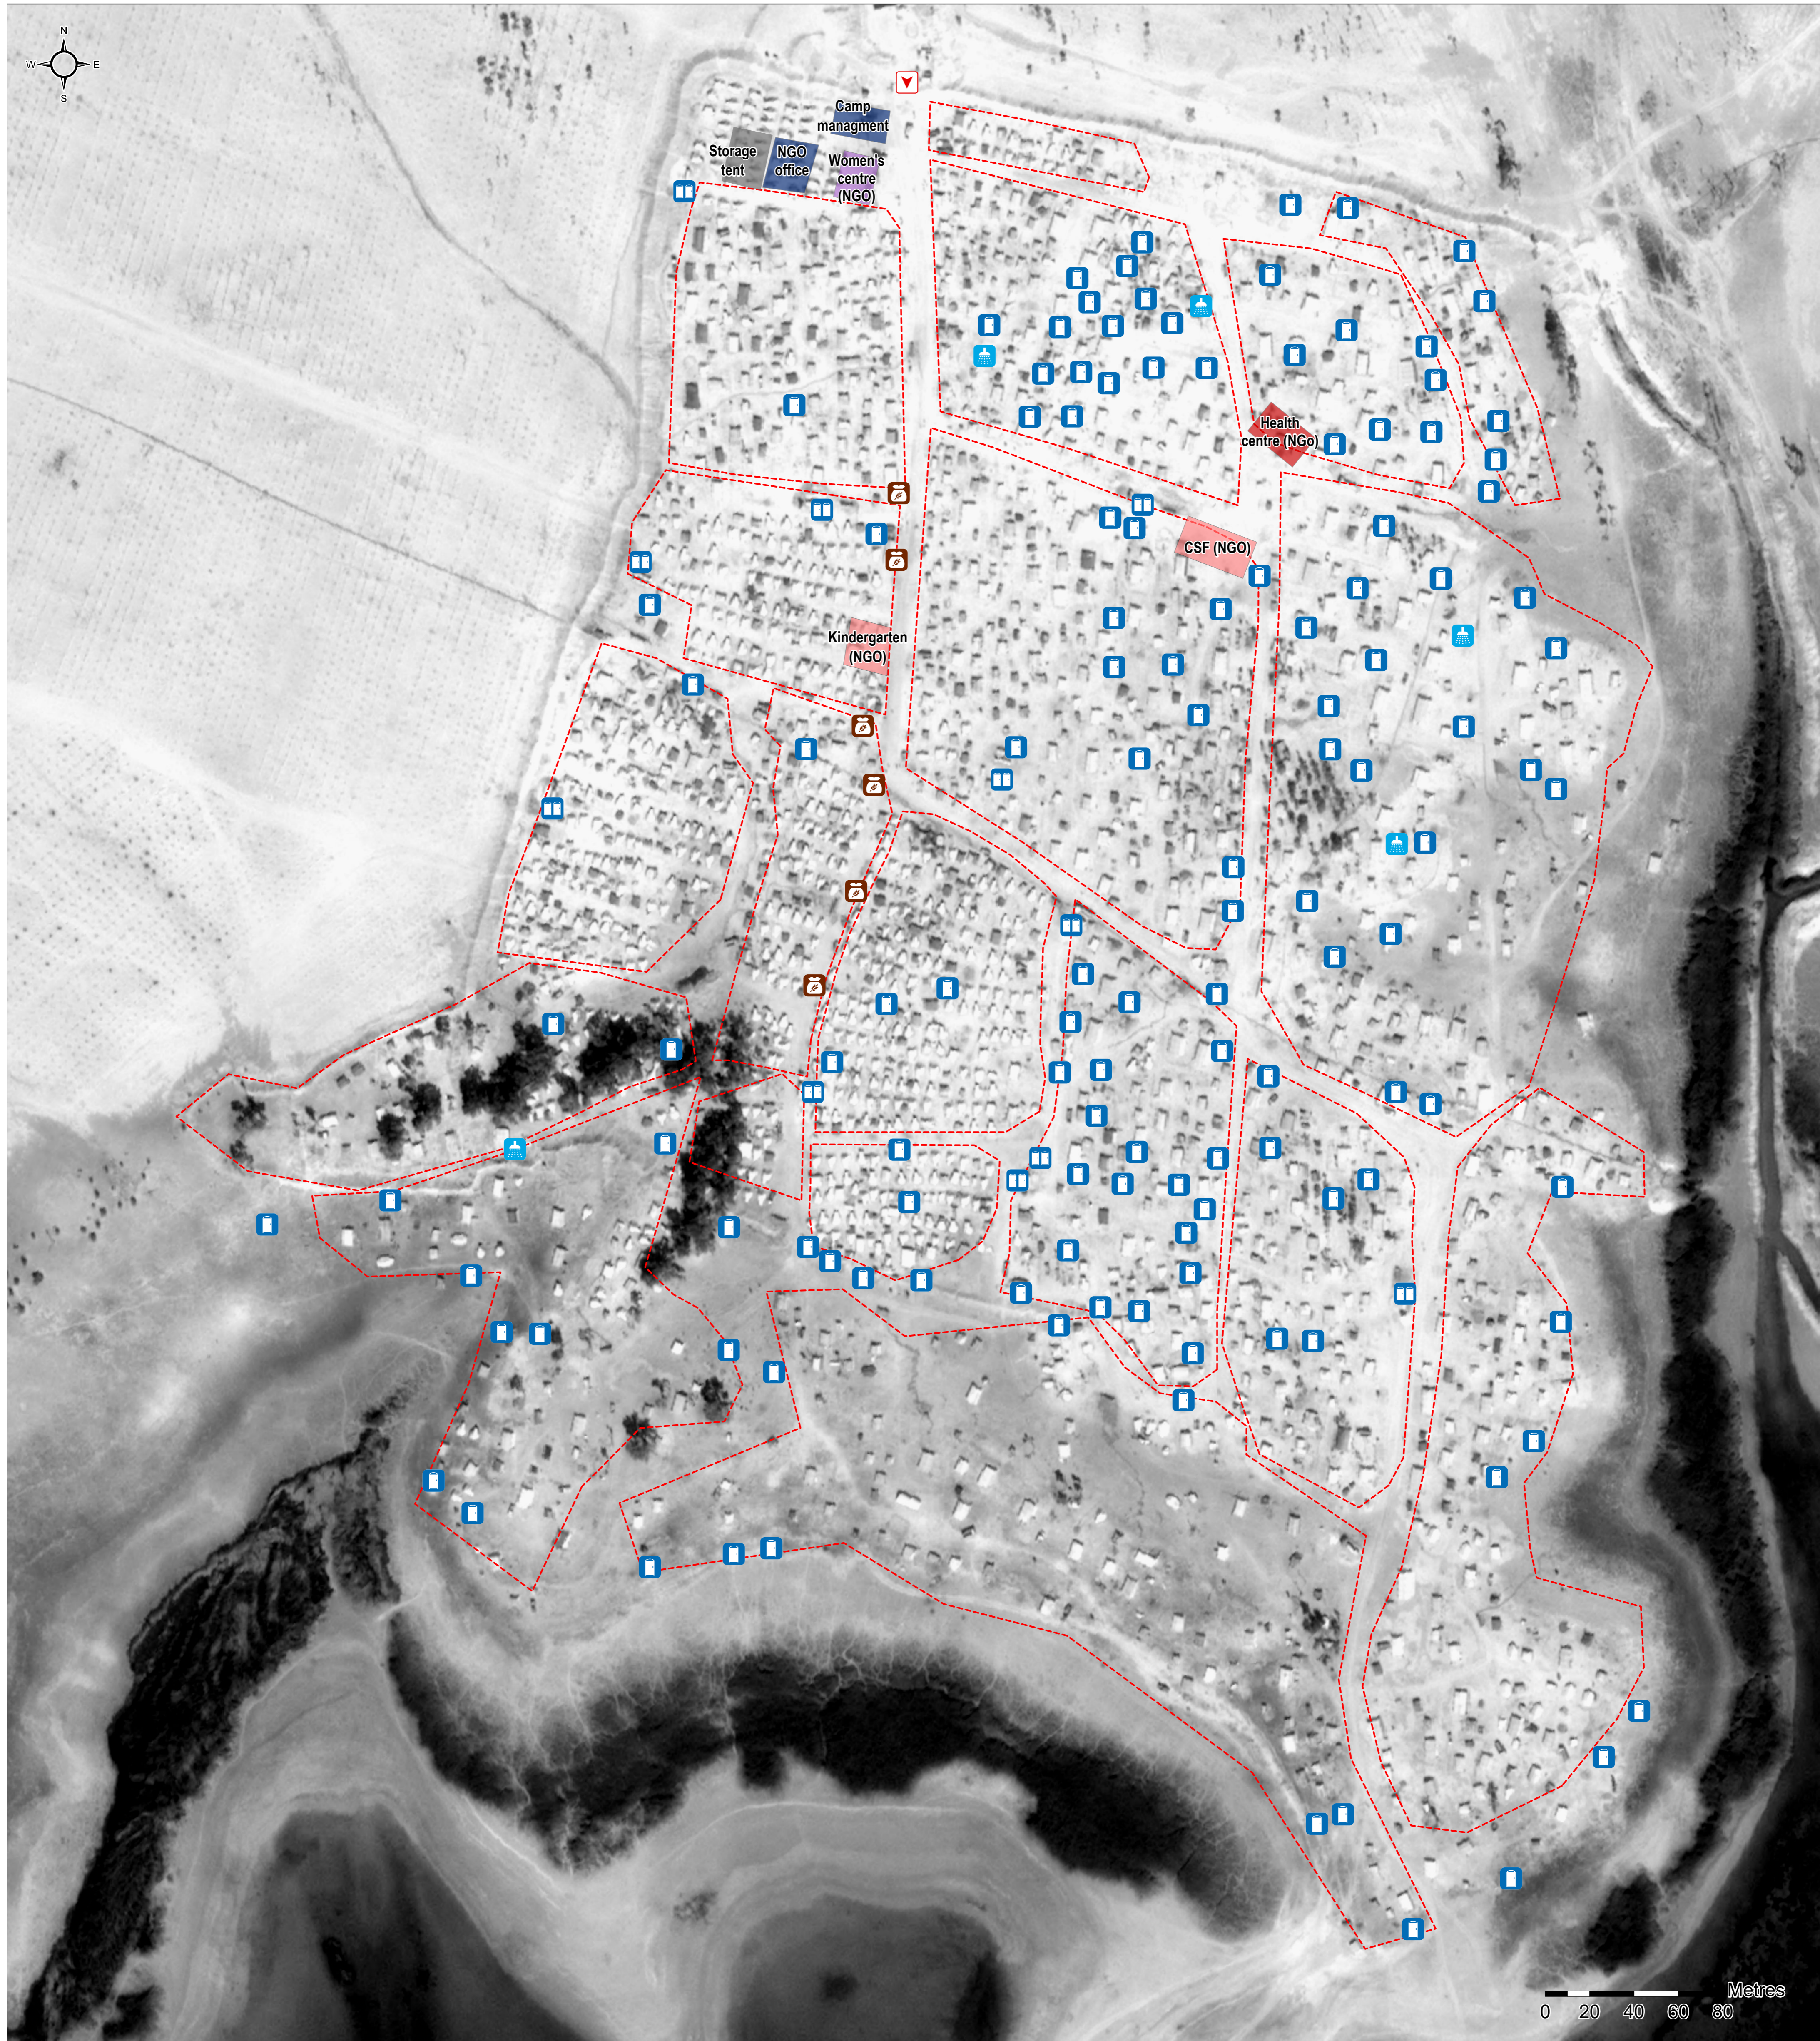

SYRIA- Twahina IDP Camp

For Humanitarian Purposes Only
Production date : February 13, 2019

General Infrastructure - As of December 2018

- | | | | | | |
|--|------------------------------|--|--------------------|--|------------------|
| | Camp Management / NGO office | | Entrance | | Block (19 total) |
| | Community Area | | Latrine (single) | | |
| | Child Friendly Space | | Latrine (multiple) | | |
| | Health | | Shower | | |
| | Storage | | Shop | | |

Data Sources:
Infrastructure: REACH
Satellite Imagery: Pleiades-1 from 4 April 2018
Copyright: ©CNES 2018
Distribution: Airbus DS
Projection: WGS 1984 UTM Zone 37N
File:
REACH_SYR_Map_Twahina_Camp_December2018
Contact: mena.reach@impact-initiatives.org

Note: Data, designations and boundaries contained on this map are not warranted to be error-free and do not imply acceptance by the REACH partners, associates or donors mentioned on this map.