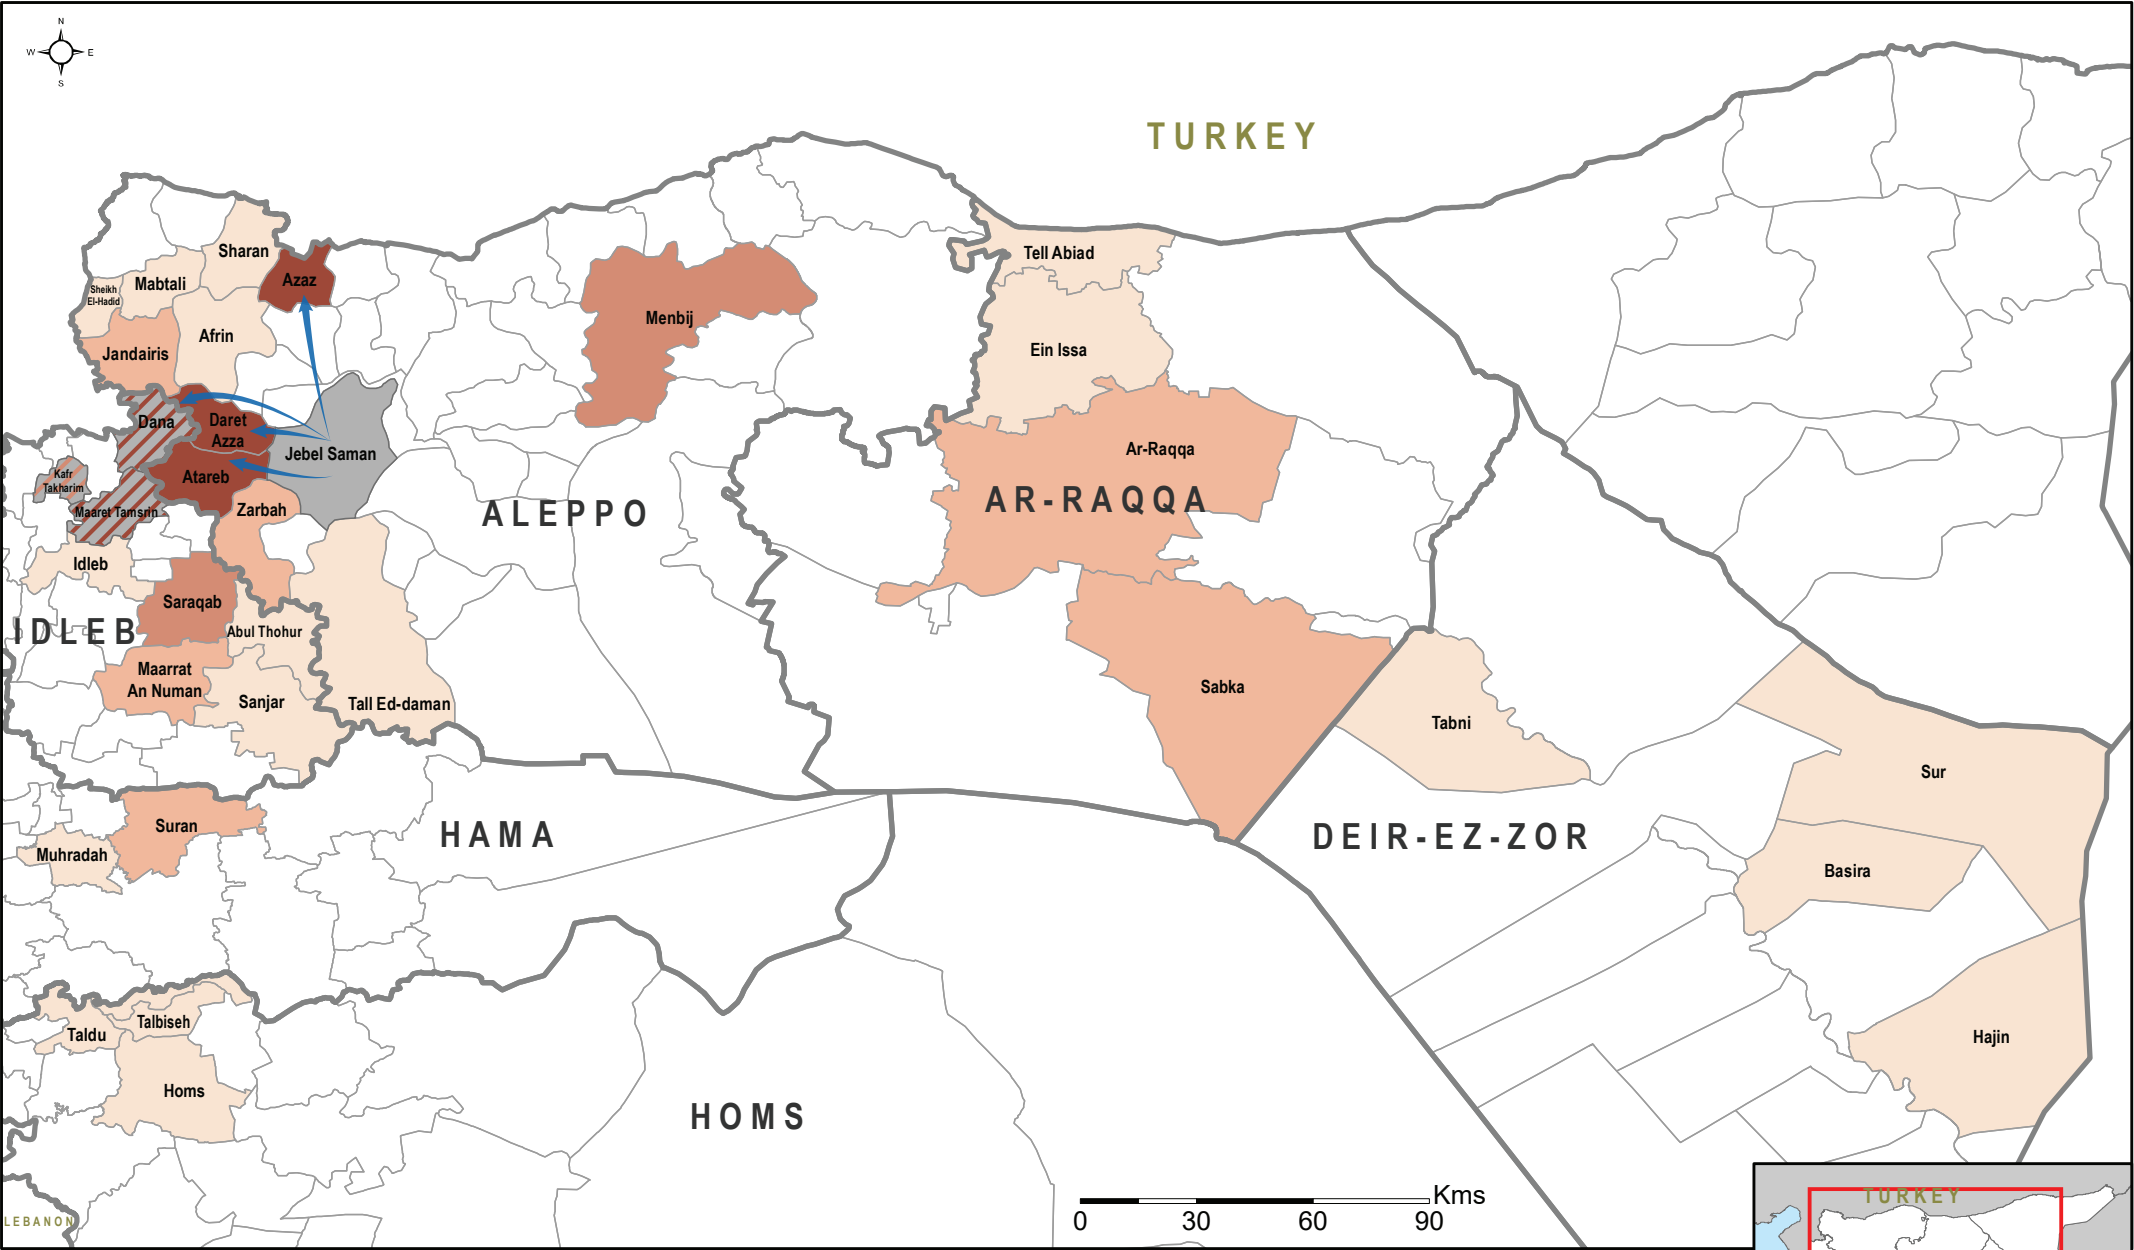

# SYRIA - ISMI Weekly Update

## Major Reported IDP Movements (12/12/16 - 18/12/16)

**Number of IDP arrivals (12/11/16 - 18/12/16)**

- 0 - 150
- 151 - 500
- 501 - 1500
- 1501 - 3271

**Displacement type (>550)**

- Outward displacement
- Internal & outward displacement

**Administrative boundaries**

- Governorate
- Sub-districts

**Major displacements (>1500)**

*Data sources:*  
 Administrative boundaries: OCHA COD  
 IDP movement data: REACH, SRN

*Coordinate System: GCS WGS 1984*  
 File:  
 SYR\_Map\_ISMI\_IDP\_Movement\_21Dec2016\_v4  
 Contact: reach.mapping@impact-initiatives.org

*Disclaimer: The boundaries and names shown and the designations used on this map do not imply official endorsement by the United Nations. The data for this map is reported by humanitarian actors and a limited number of other sources, who may be parties to conflict. The data has not been independently verified and is subject to error or omission, deliberation or otherwise by the various sources. This data is for humanitarian use only.*