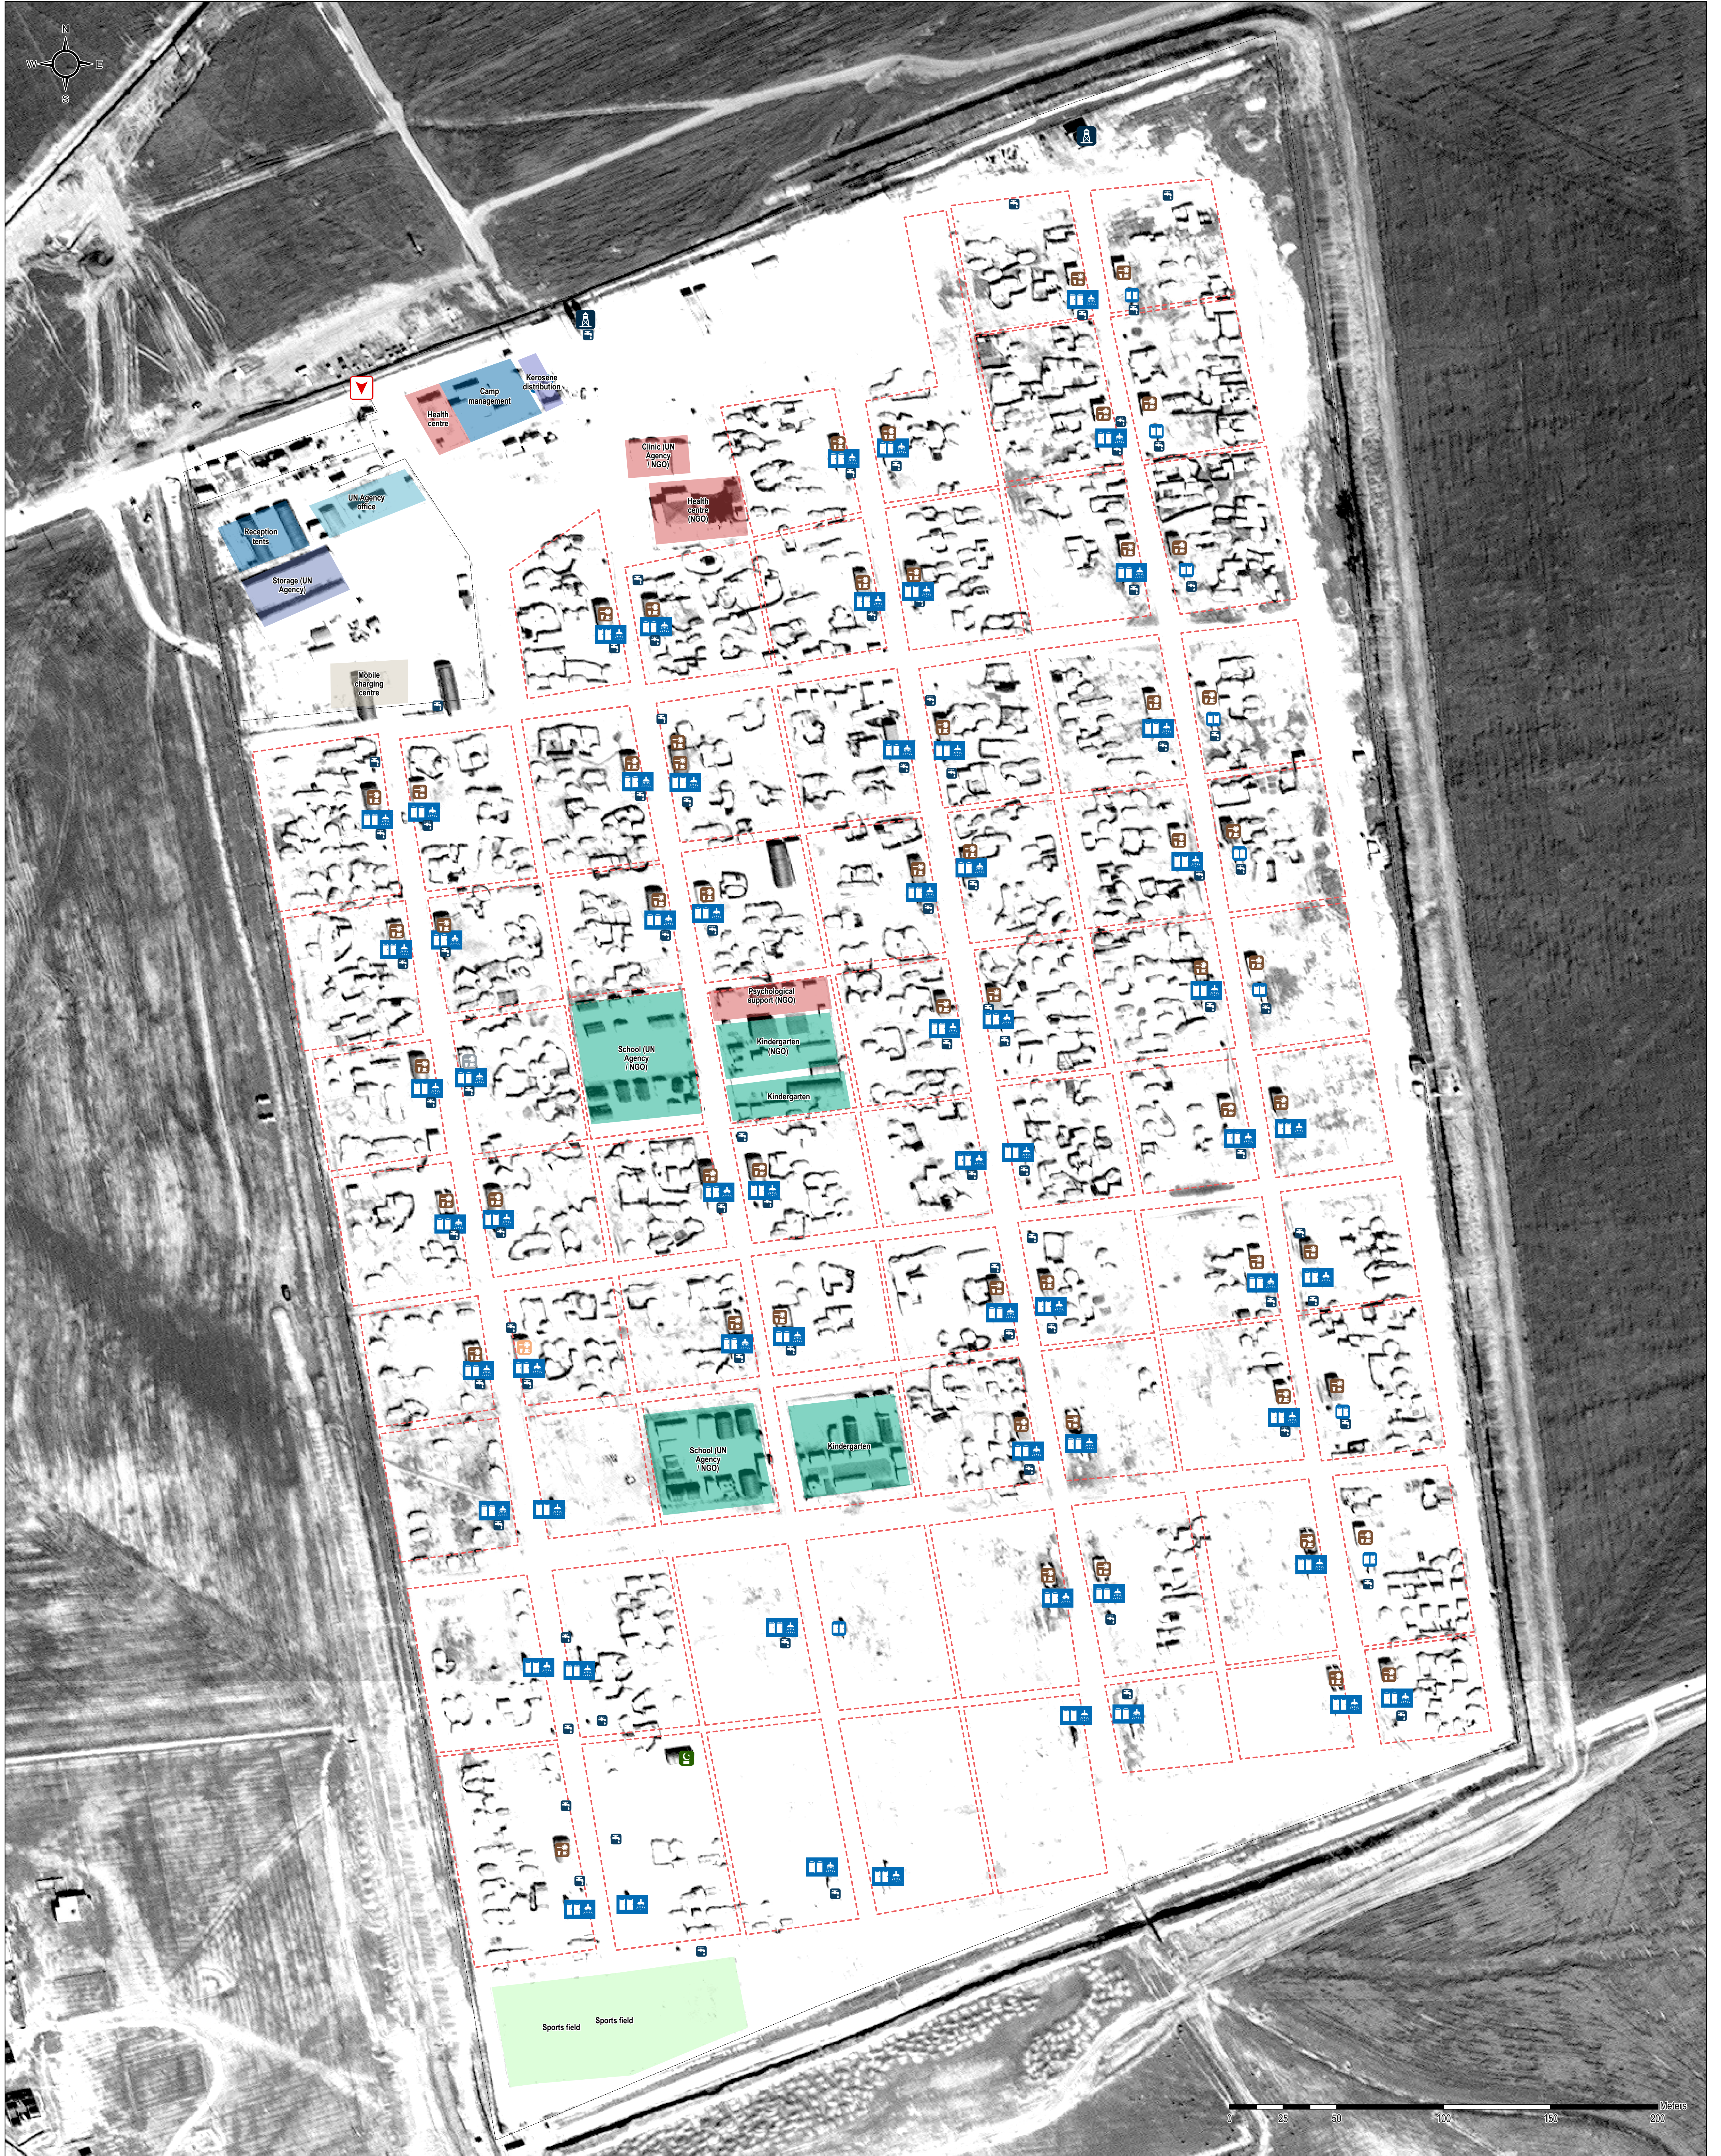

SYRIA- Mabruka IDP Camp

General Infrastructure - As of May 2019

For Humanitarian Purposes Only
Production date : Friday, July 12, 2019

General infrastructure

- Water tower
- Camp entrance
- Camp management
- Distribution centre
- Health centre
- Psychosocial Support Clinic
- Kindergarten
- School
- Mosque
- Sports field
- Storage tent
- UN / NGO office
- Camp management / Authorities
- Distribution
- Health
- Office
- School
- Services
- Sports field
- Storage
- Block (76 blocks)
- Fence

Sanitation infrastructure

- Water tank
- Latrines (multiple)
- Latrines/showers (multiple)

Projection: GCS WGS 1984
Contact: mena.reach@impact-initiatives.org
Data Sources:
Infrastructure: REACH
Satellite Imagery: WorldView-2 from 22 March; Copyright: ©2019 DigitalGlobe;
Source: US Department of State, Humanitarian Information Unit, NextView license

Note: Data, designations and boundaries contained on this map are not warranted to be error-free and do not imply acceptance by the REACH partners.