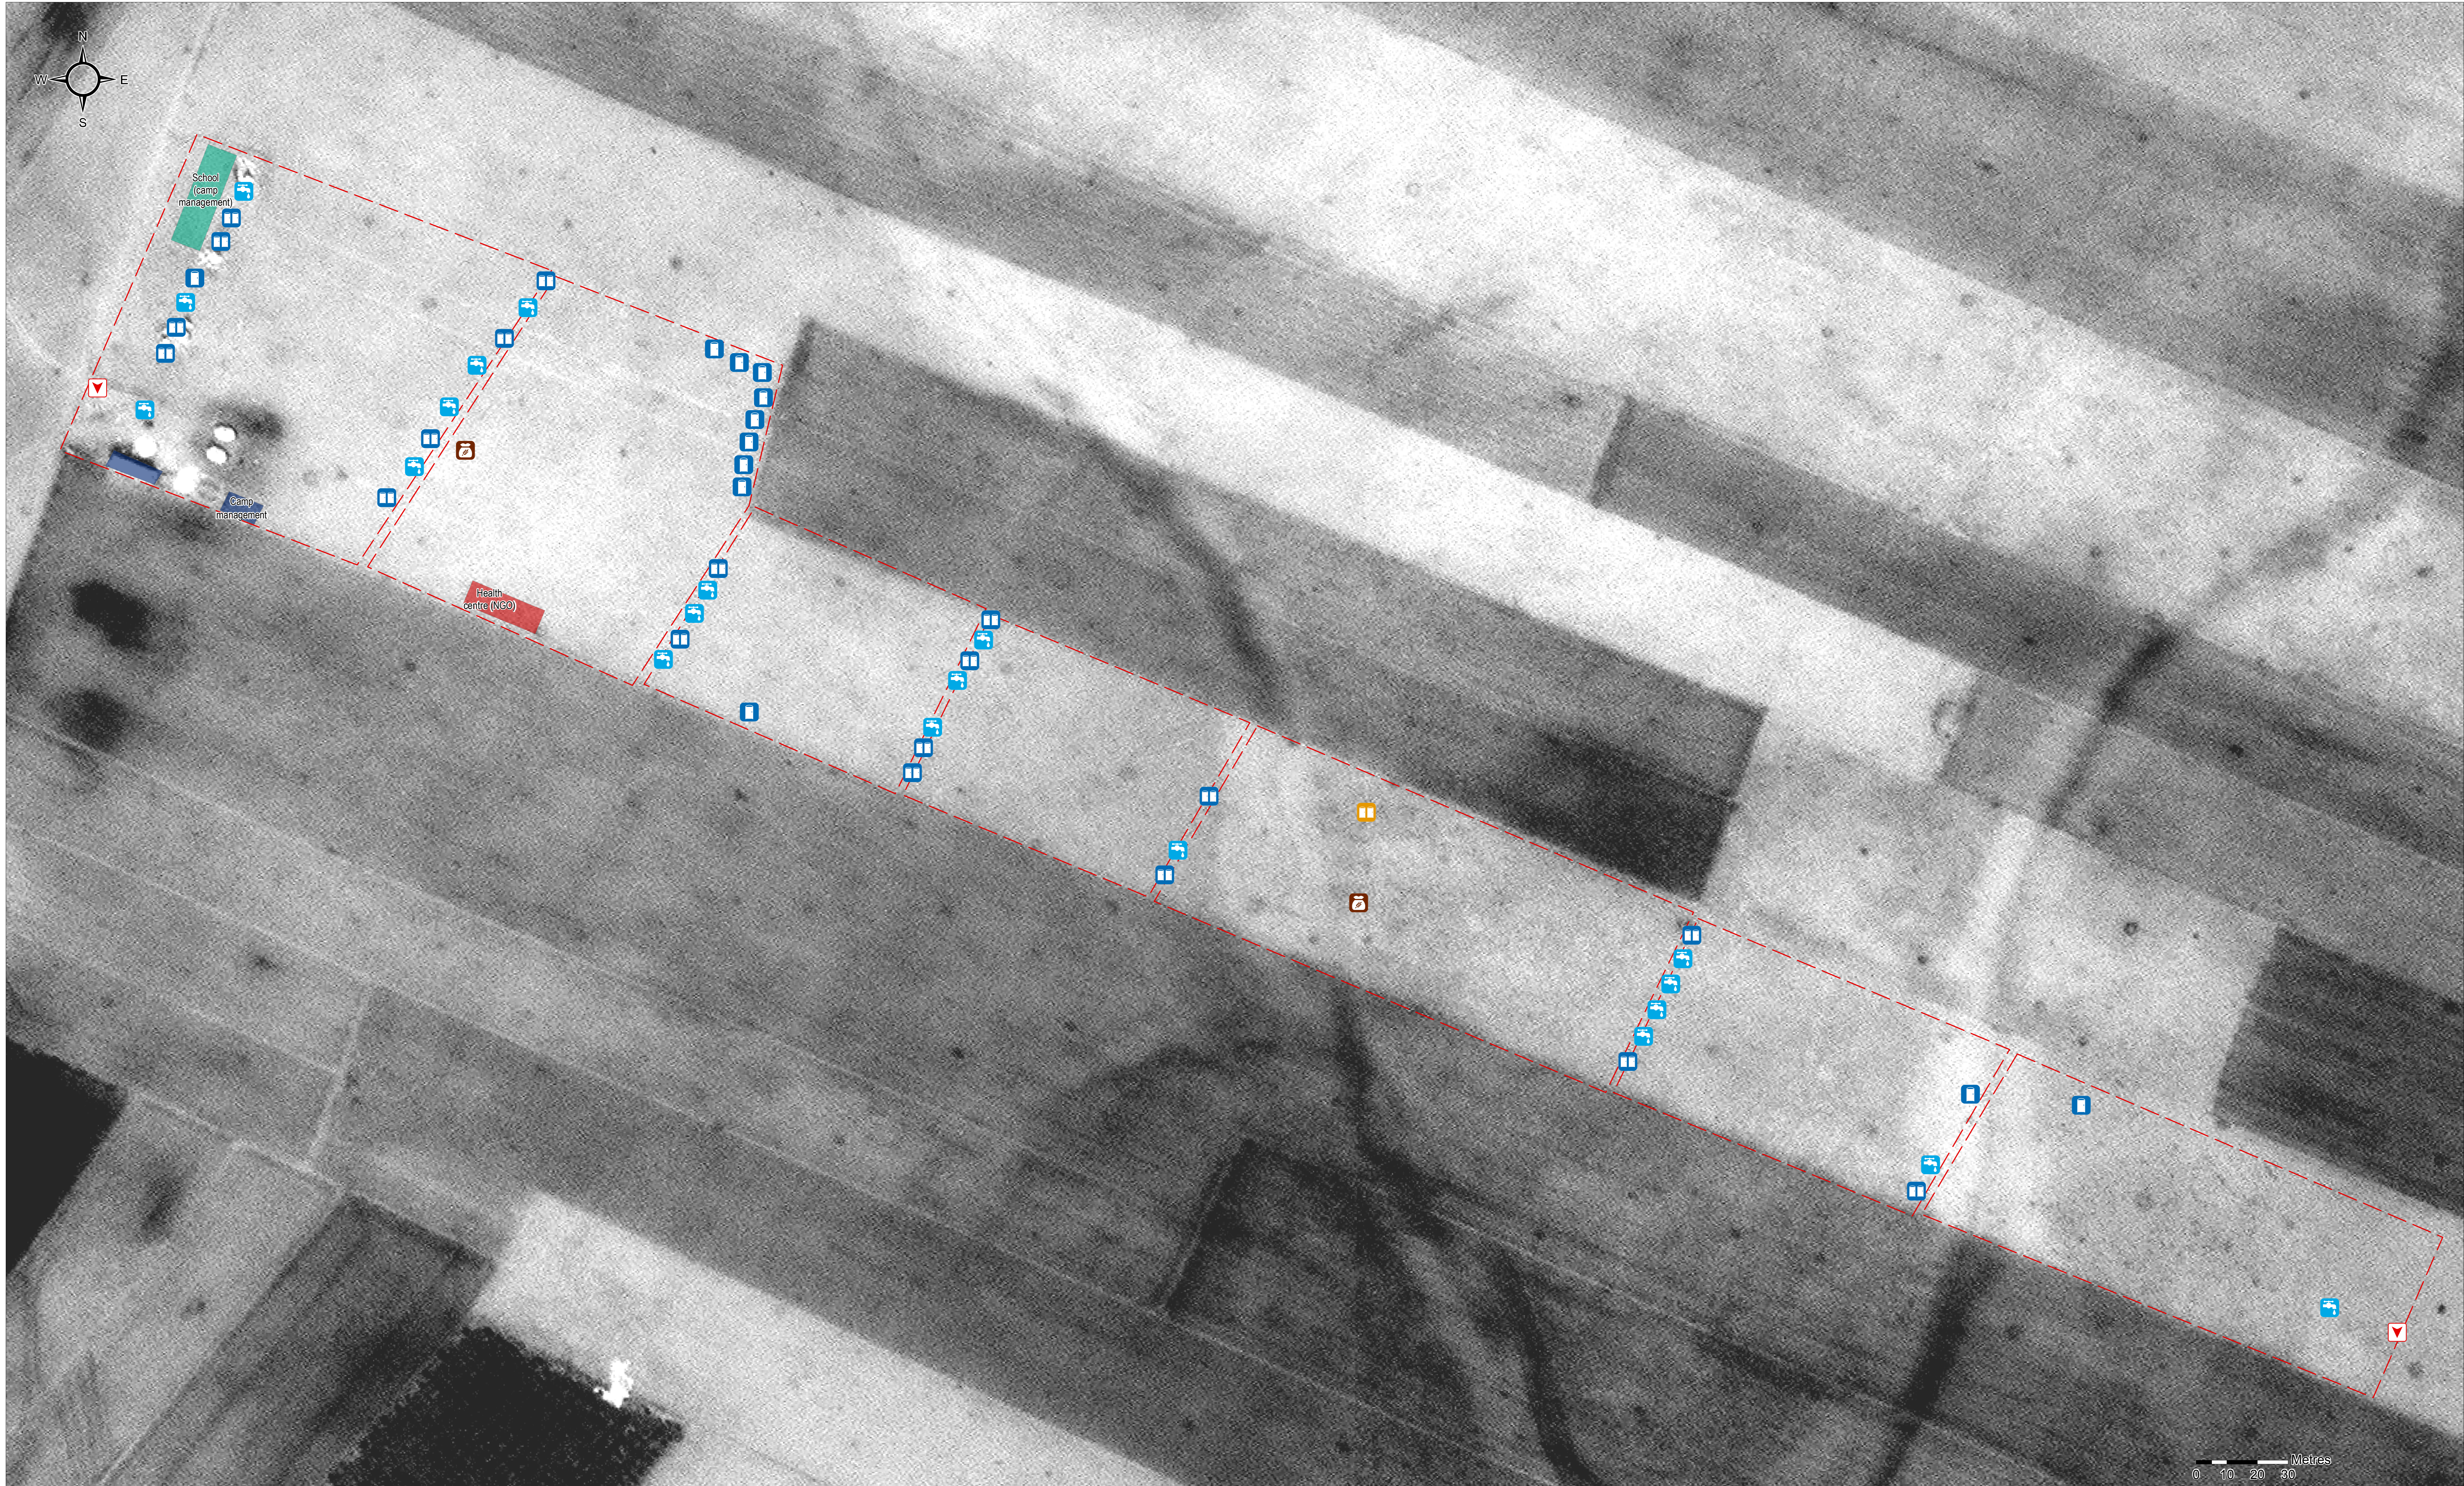

SYRIA - Menbij East IDP Camp 2

General Infrastructure - As of April 2018

- Camp management / NGO office
- Education
- Health
- Entrance gate
- Shop
- Latrine (single)
- Latrine (multiple)
- Latrine (under construction)
- Water tank
- Blocks

Data Sources:
 Infrastructure: REACH
 Satellite Imagery: WorldView-2 from 13 February 2018
 Copyright: DigitalGlobe, Inc
 Source: US Department of State, Humanitarian Information Unit,
 NextView License
 Projection: WGS 1984 UTM Zone 37N
 File: SYR_Map_Menbj_East_Camp_2_February2018
 Contact: mena.reach@impact-initiatives.org

Note: Data, designations and boundaries contained on this map are not warranted to be error-free and do not imply acceptance by the REACH partners, associated, donors mentioned on this map.