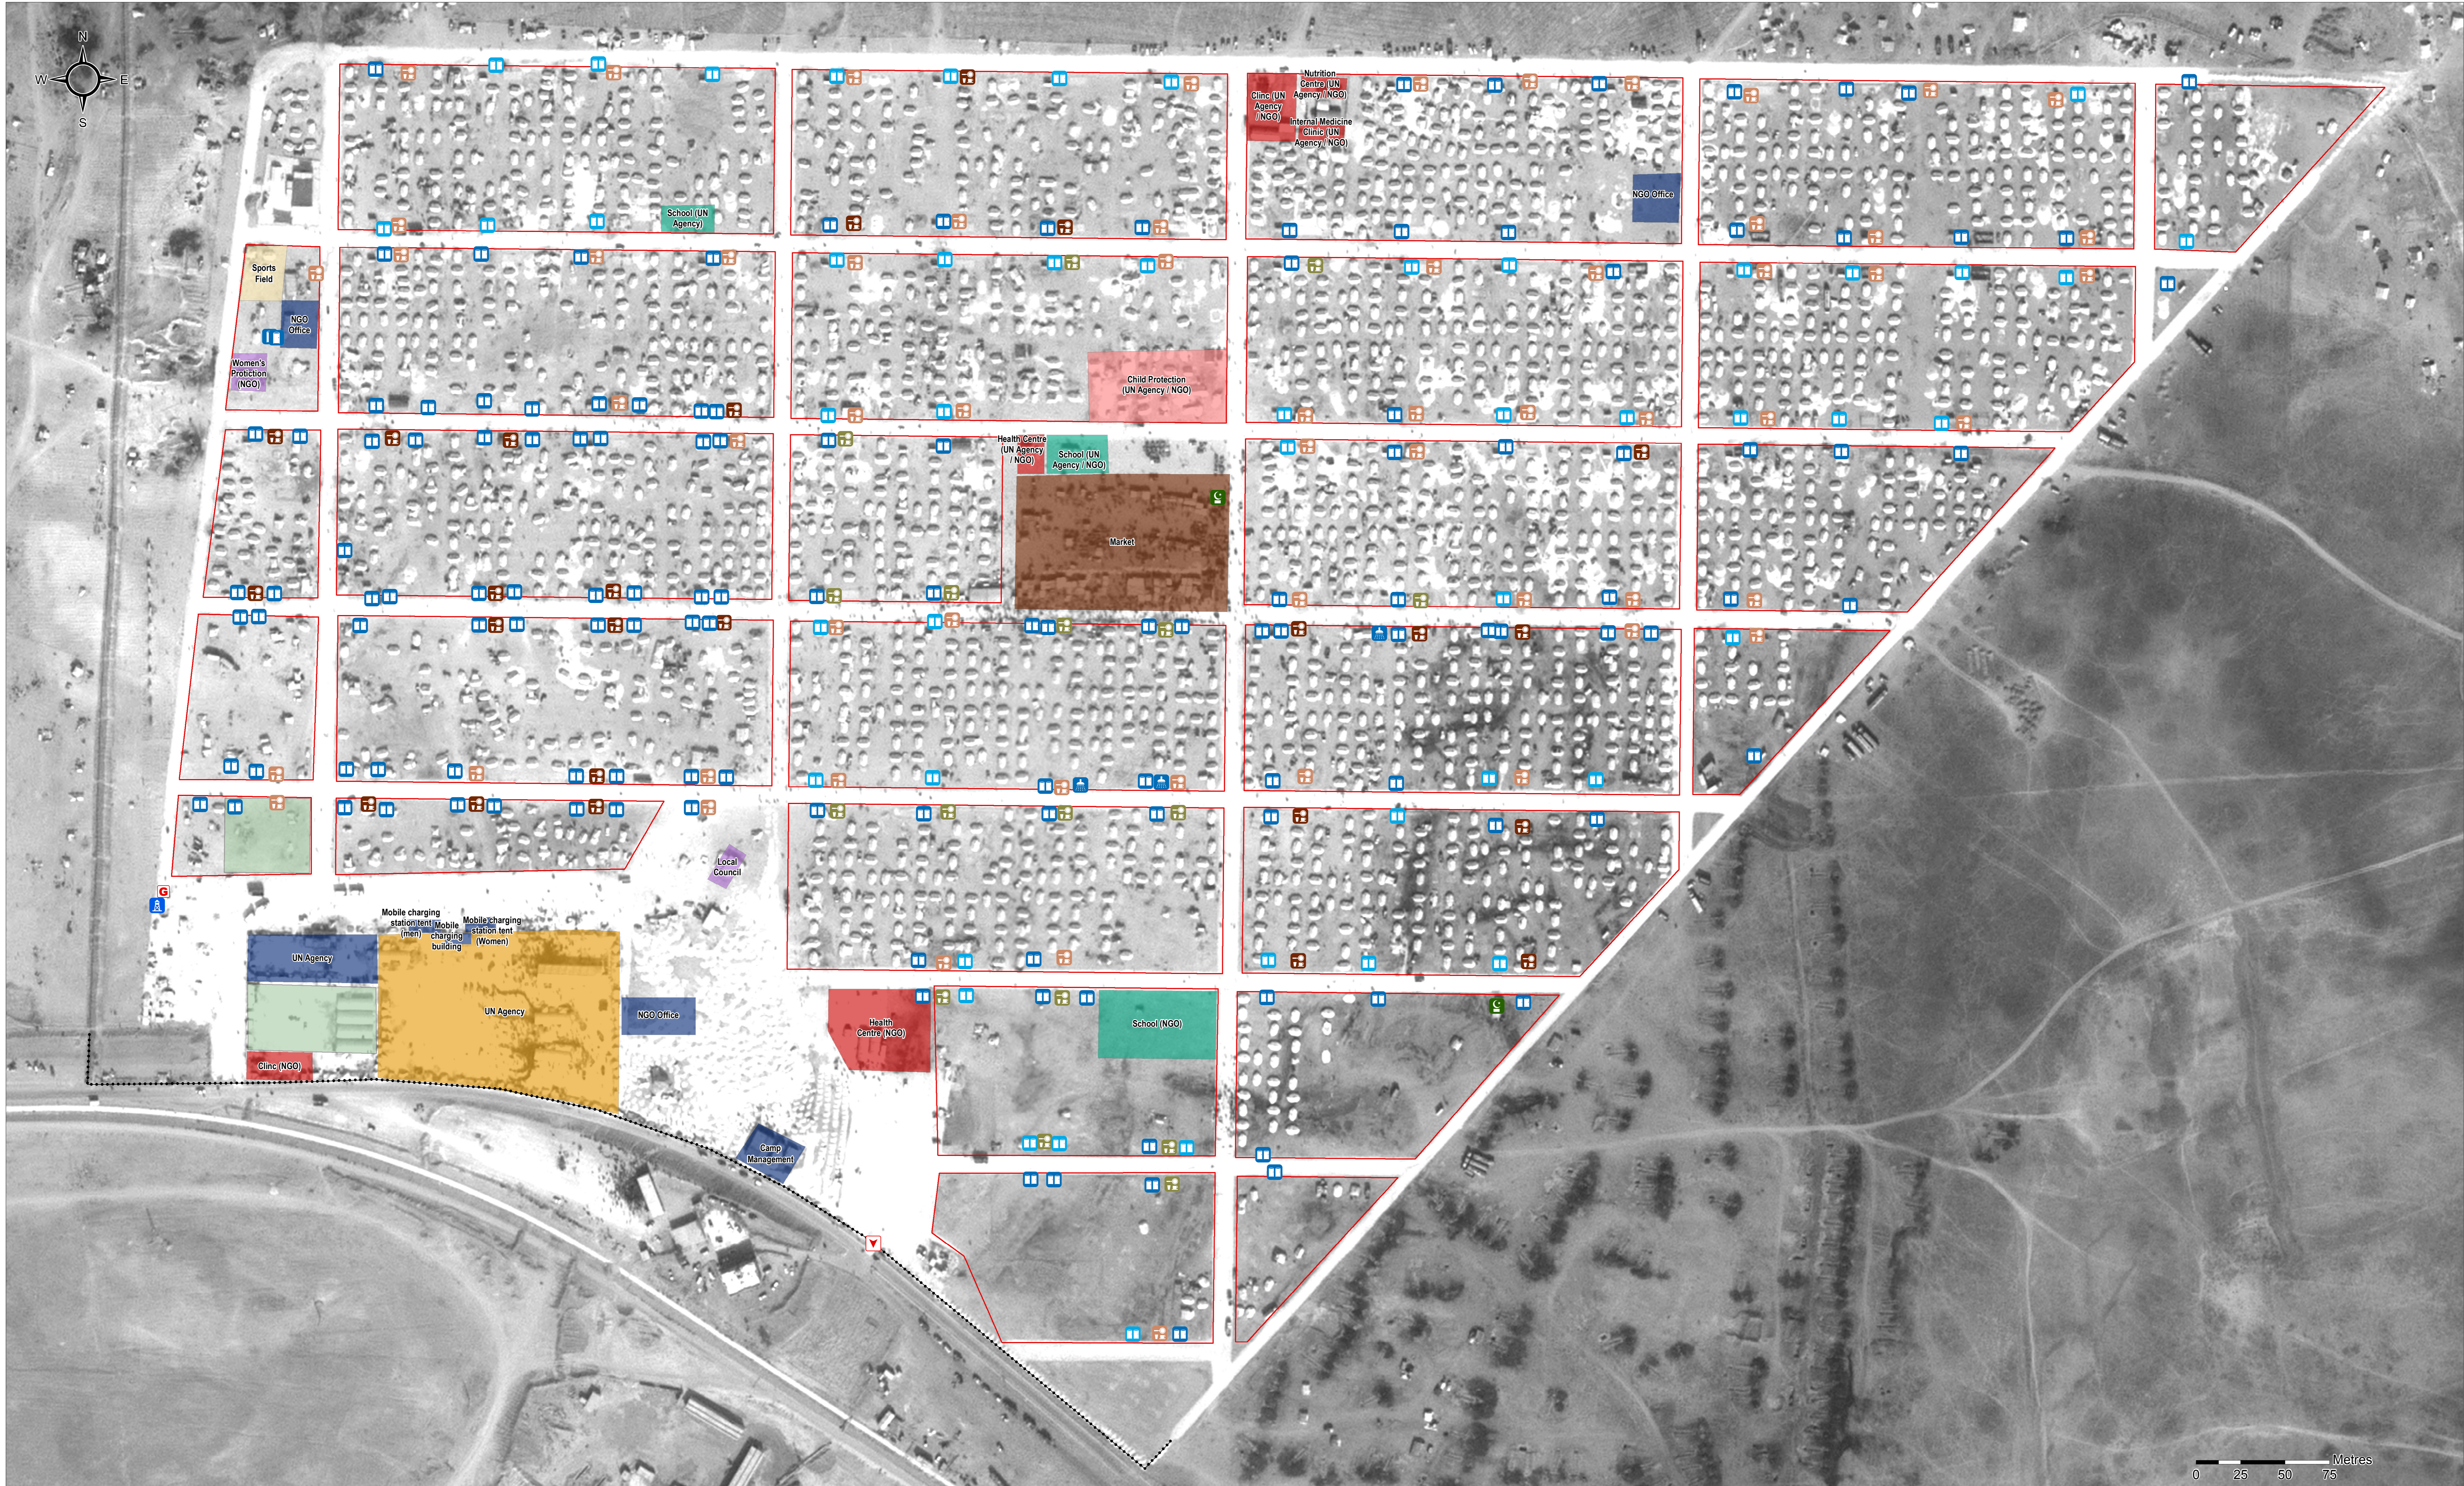

SYRIA - Areesh IDP Camp

General Infrastructure - As of July 2018

For Humanitarian Purposes Only
Production date : 16 August 2018

- | | | | | | |
|--|--|---|--|---|--|
| ■ Camp management / NGO office | ■ Education | ⏏ Entrance | ■ Latrine (single) | ■ Shower | Blocks |
| ■ CFS | ■ Health | ⏏ Generator | ■ Latrine (multiple) | ■ Water tower | Fence |
| ■ Collective centre | ■ Services | ■ Kitchen | ■ Latrine / shower | ■ Mosque | |
| ■ Community area | ■ Sports field | ■ Kitchen (used as shelter) | | | |
| ■ Distribution | | ■ Kitchen (under construction) | | | |

Data Sources:
Infrastructure: REACH
Satellite Imagery: Pléiades from 24 October 2017
Copyright: ©CNES 2017
Distribution: Airbus DS
Projection: WGS 1984 UTM Zone 37N
File: SYR_Map_Areesh_Camp_July2018
Contact: mena.reach@impact-initiatives.org

Note: Data, designations and boundaries contained on this map are not warranted to be error-free and do not imply acceptance by the REACH partners, associated, donors mentioned on this map.