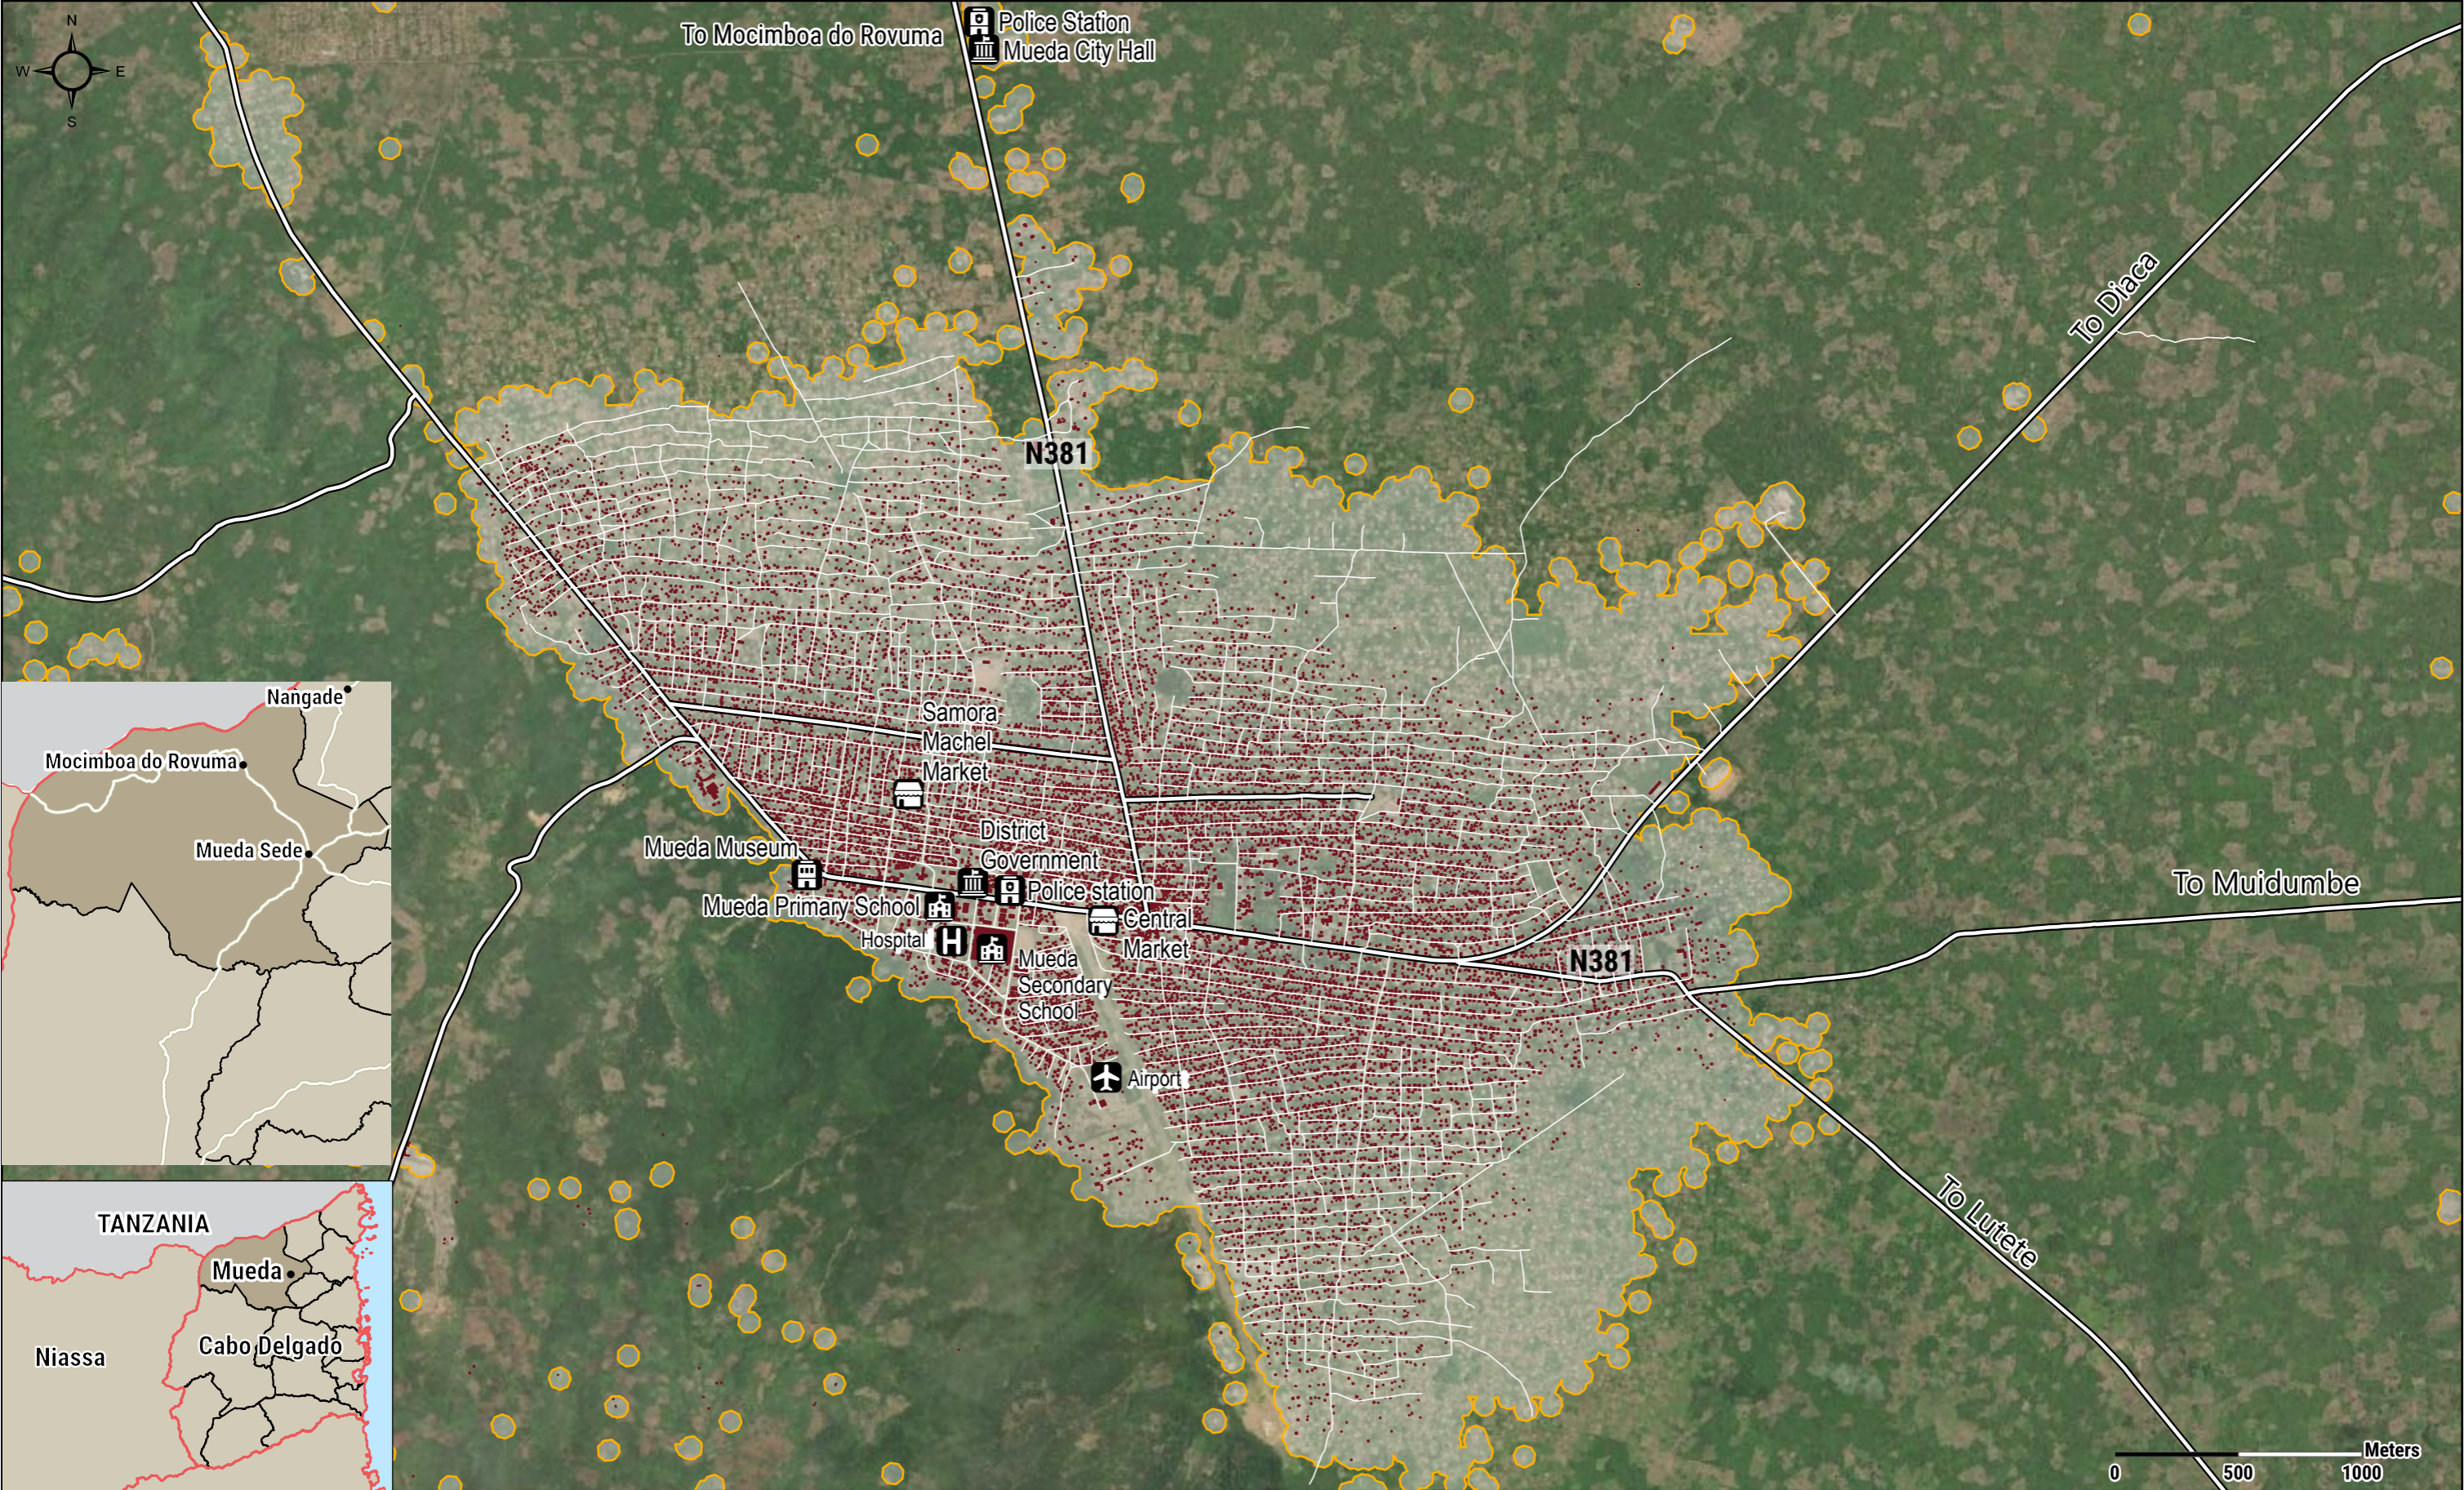

MOZAMBIQUE - Cabo Delgado Province, Mueda District

Mueda Sede Reference Map

For Humanitarian Use Only
 Production date : 13 February 2025

- | | | | |
|------------|-------------------|---------------------|----------------|
| Airport | Police | Street | Mueda District |
| Government | School | Main Road | District |
| Hospital | Museum | Building | Province |
| Market | Settlement Extent | Neighboring Country | |

Data sources: Admin boundaries: OCHA 2024, Buildings, Points of Interest, Rivers, Roads: OpenStreetMap Contributors oct. 2024, Settlement Extent: GRID3 2023
 Coordinate System: WGS84
 File: Reach_Moz_ReferenceMap_Mueda_Nov24
 Contact: mapping@impact-initiatives.org

Note: Data, designations and boundaries contained on this map are not warranted to be error-free and do not imply acceptance by REACH partners, associates or donors mentioned on this map.

Funded by