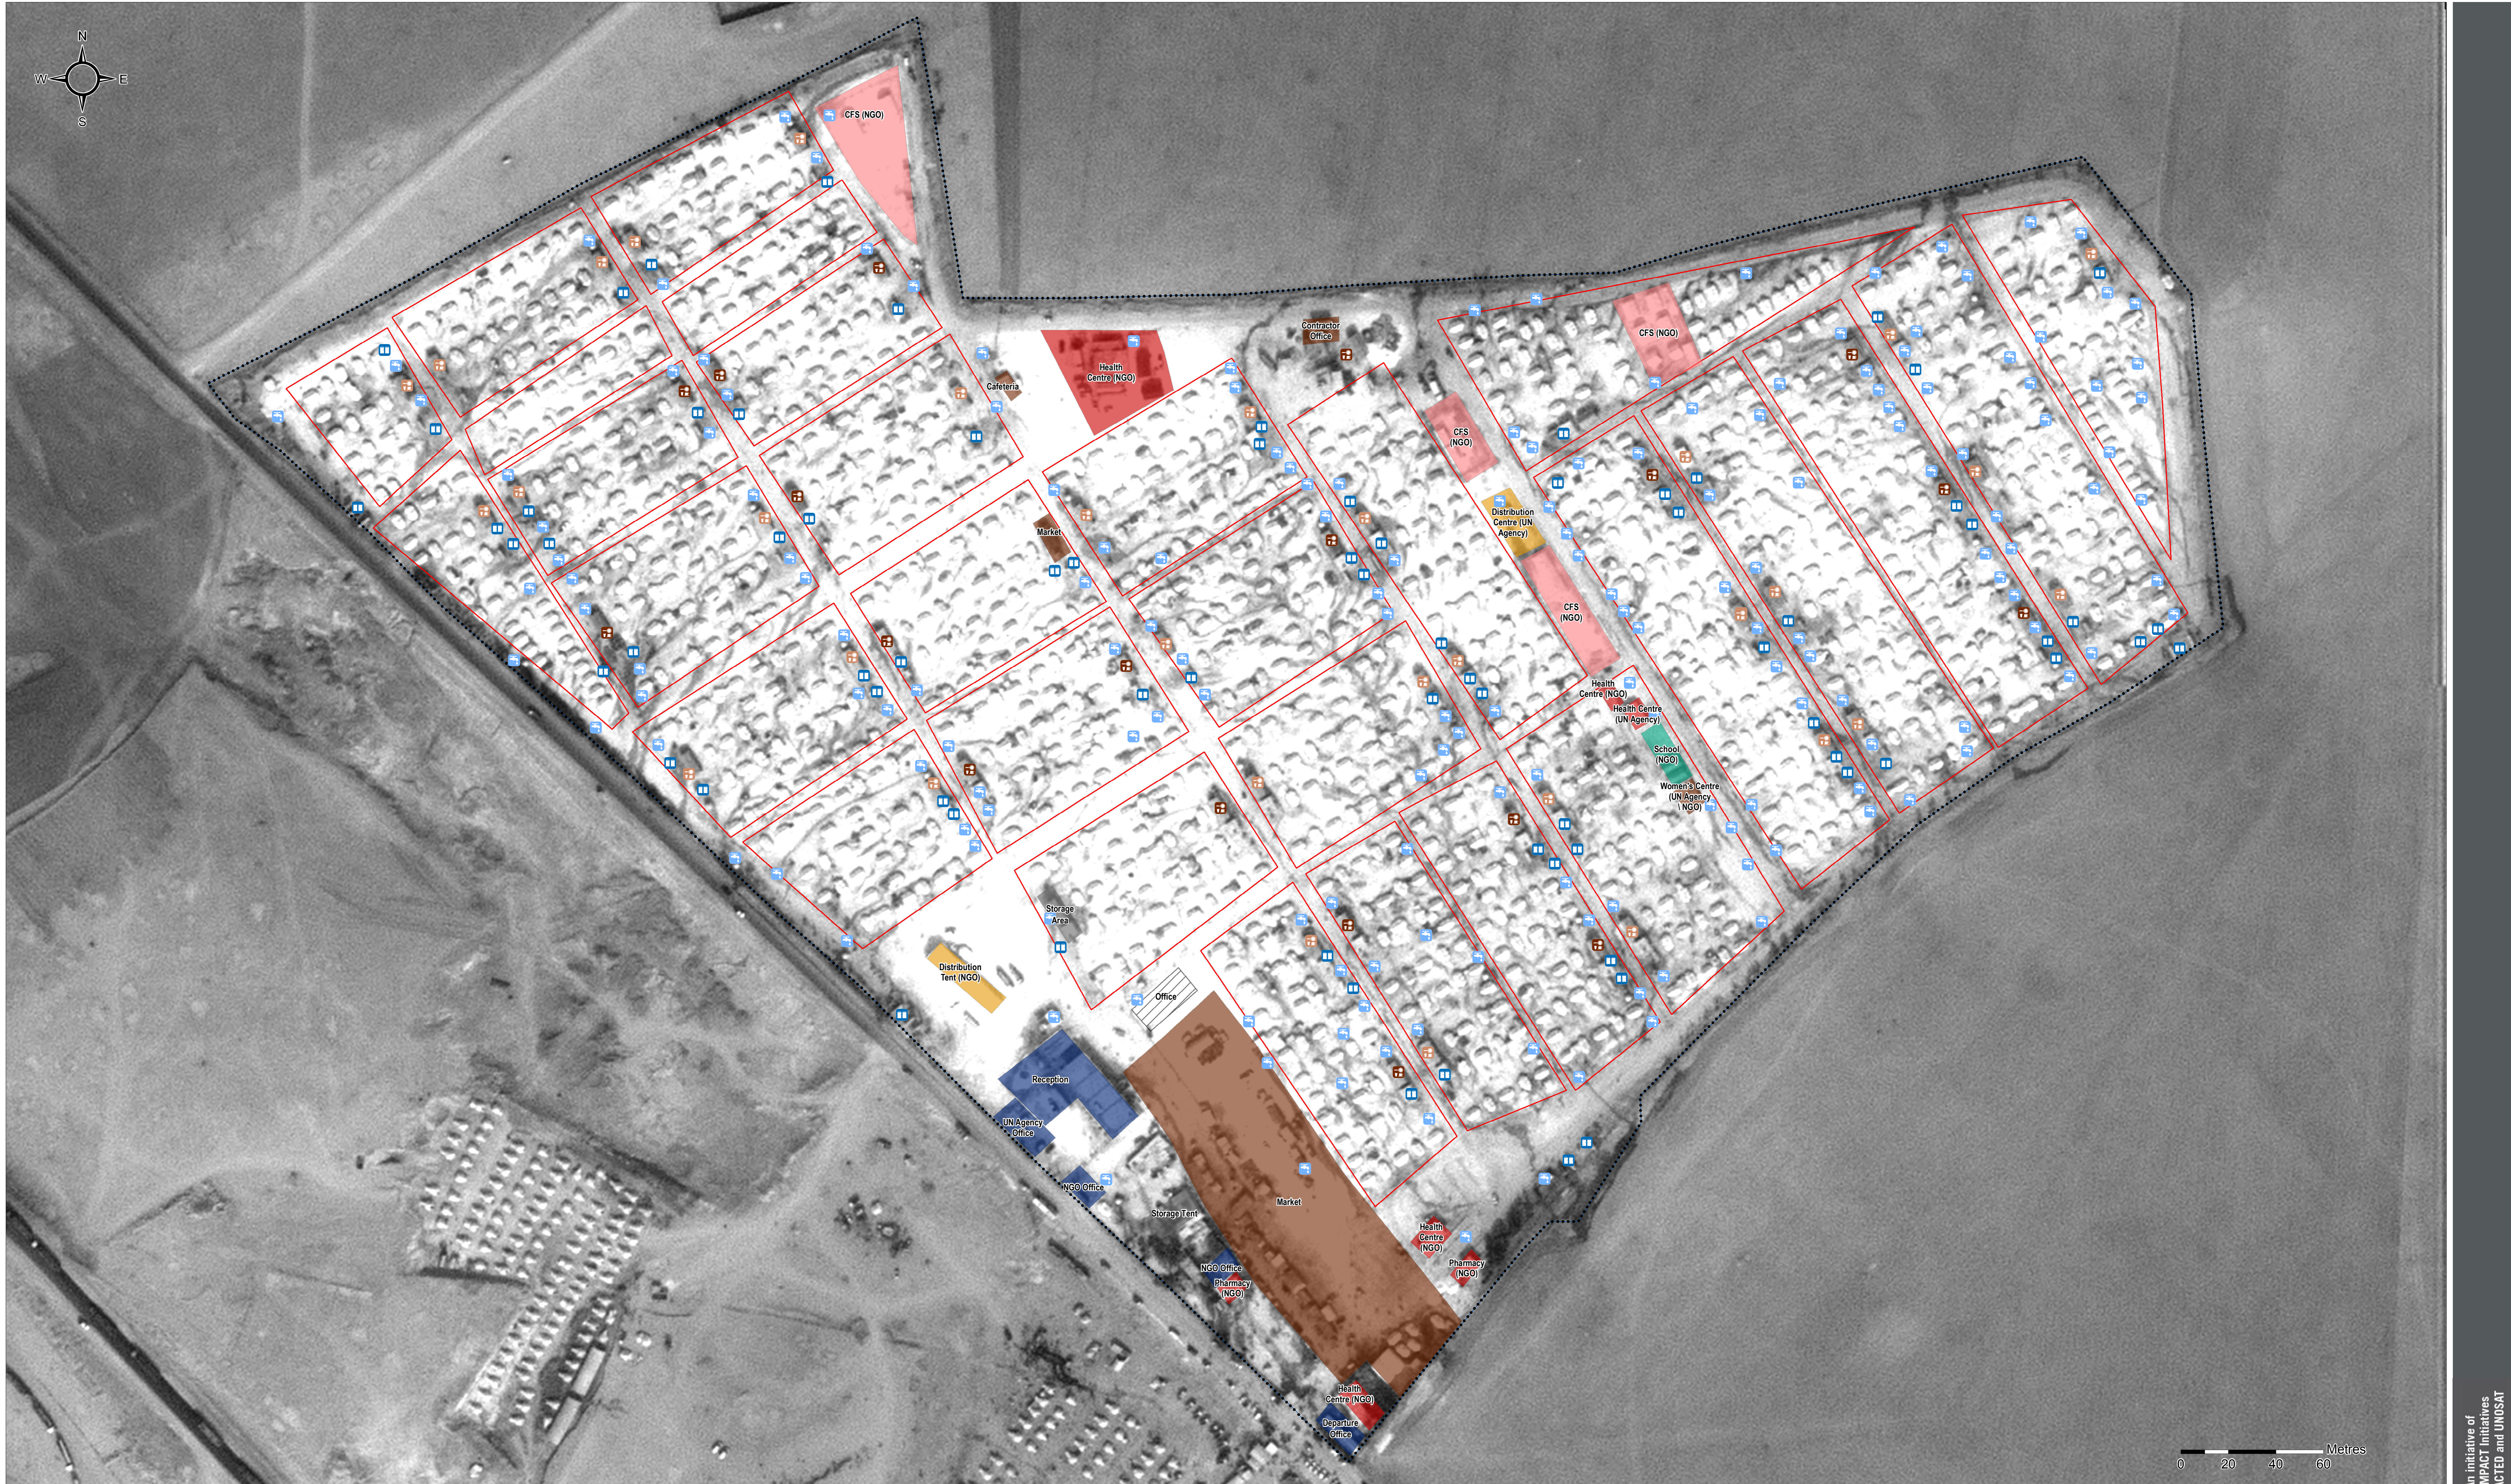

SYRIA - Ein Issa IDP Camp

General Infrastructure - As of November 2017

For Humanitarian Purposes Only
Production date : 14 January 2018

- | | | | | |
|--|--|---|---|---|
| Camp management / NGO office | Education | Storage | Blocks | Kitchen |
| CFS | Health | Under construction | Fence | Kitchen (unfurnished) |
| Distribution | Services | | | Water tank / tap stand |
| | | | | Latrines (multiple) |

Data Sources:
Infrastructure: REACH
Satellite Imagery: Pléiades from 24 October 2017
Copyright: ©CNES 2017
Distribution: Airbus DS
Projection: WGS 1984 UTM Zone 37N
File: SYR_Map_Ein_Issa_Camp_November2017
Contact: mena.reach@impact-initiatives.org

Note: Data, designations and boundaries contained on this map are not warranted to be error-free and do not imply acceptance by the REACH partners, associated, donors mentioned on this map.