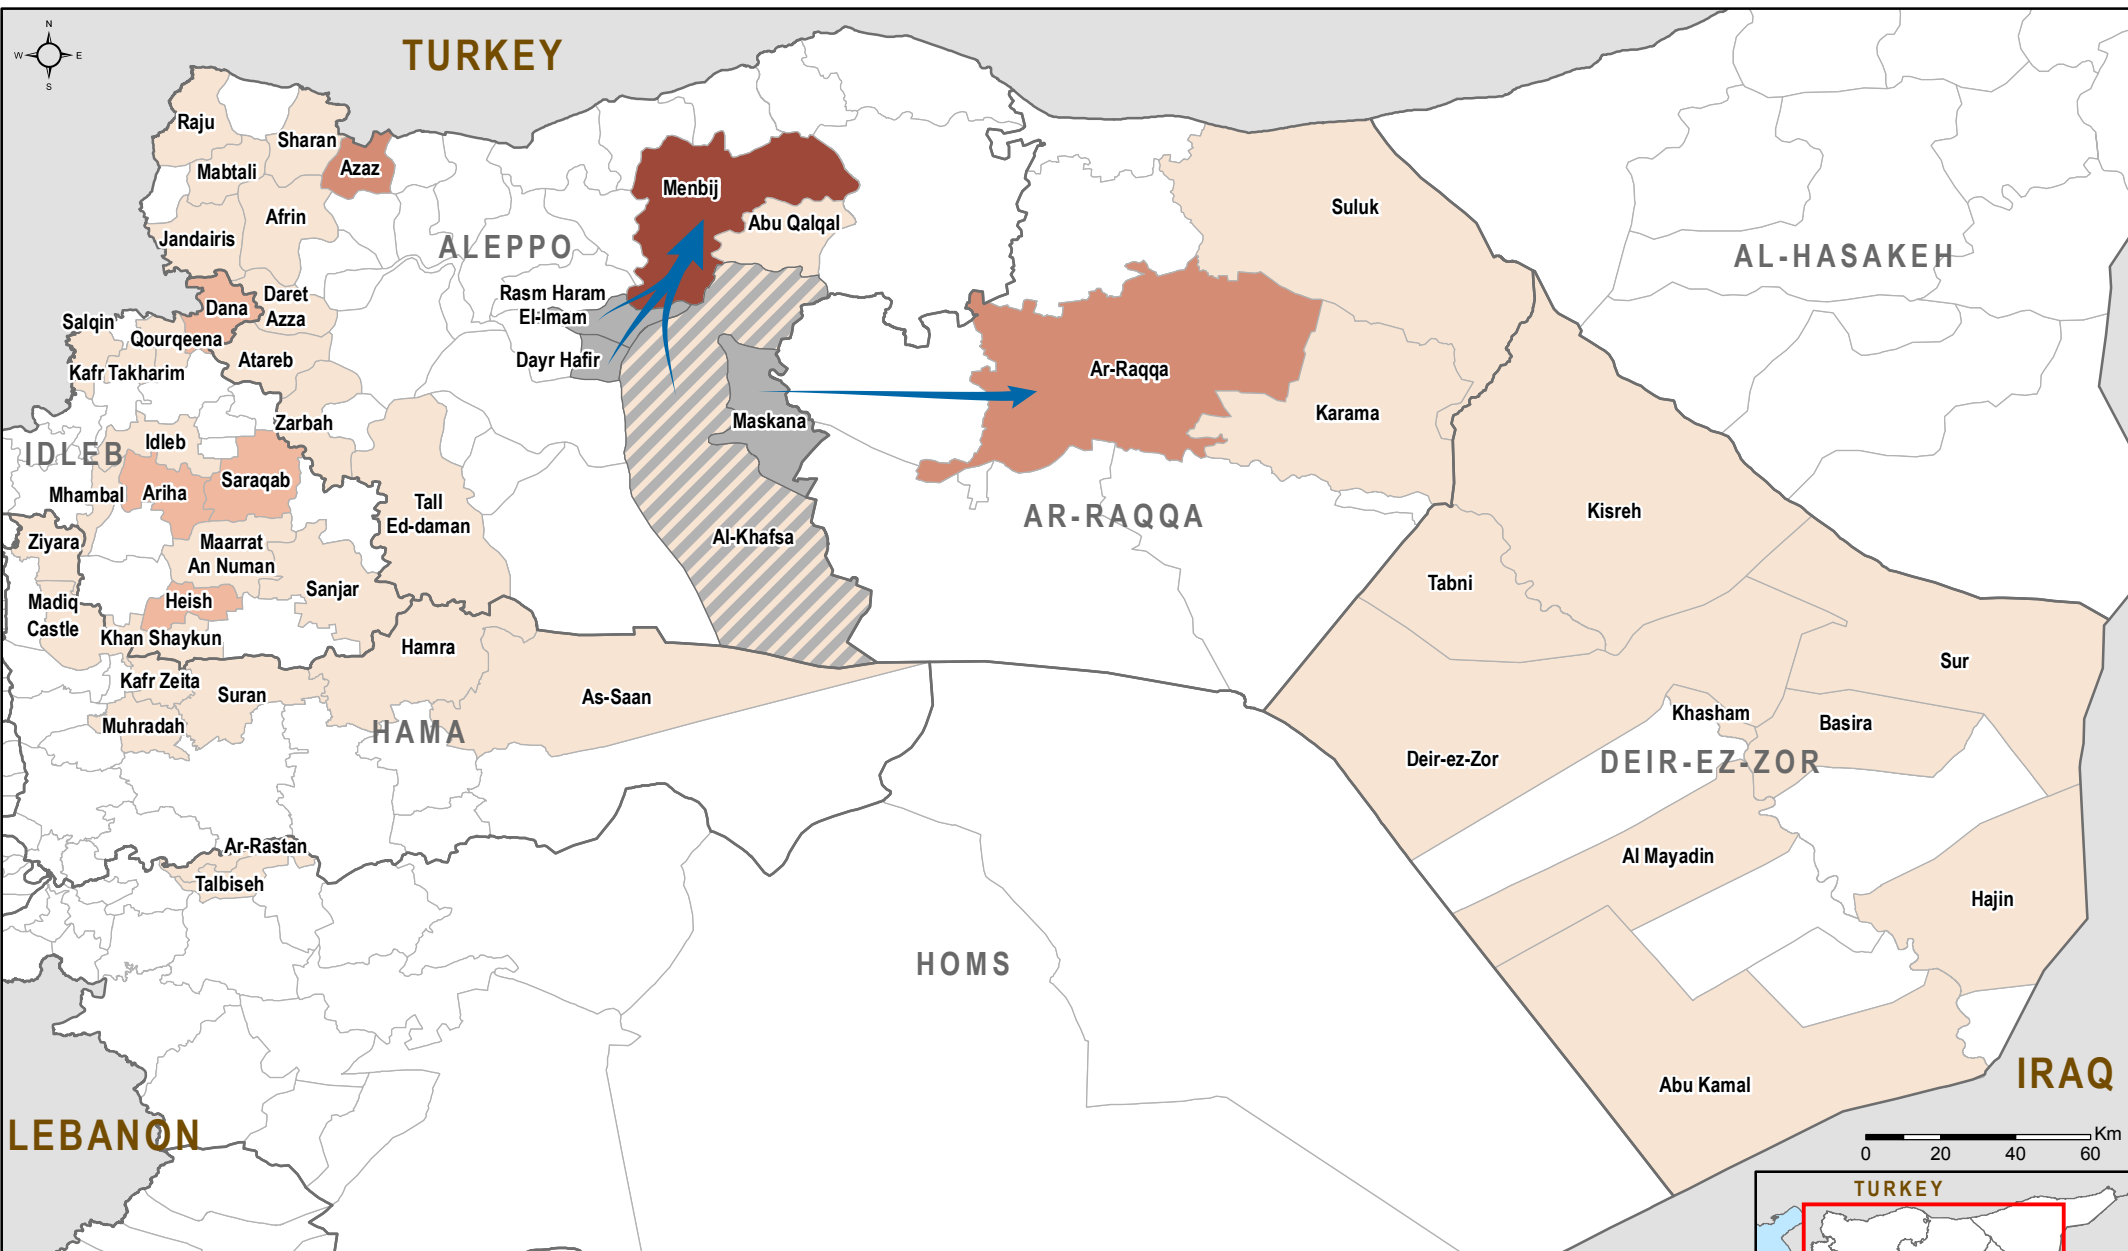

# SYRIA - IDP Situation Monitoring Initiative (ISMI) Weekly Update

Major Reported IDP Movements (13/03/17 - 19/03/17)

For Humanitarian Purposes Only  
Production date : 22 March 2017

**Subdistricts as % of total IDP arrivals (13/03/17 - 19/03/17)**

- 0% - 1%
- 2% - 4%
- 5% - 18%
- 19% - 52%

**Subdistricts reporting major displacement (>1000 IDPs)**

- Outward displacement
- Internal & outward displacement

**Administrative boundaries**

- Governorate
- Subdistrict

**Major displacements (>1100 IDPs)**

CCCM Cluster Turkey hub Source:  
CCCM cluster database, Turkey hub.  
Feedback: CCCM Cluster Northern Syria,  
Email: [syria.cross.border.info@ccmcluster.org](mailto:syria.cross.border.info@ccmcluster.org),  
info: <http://www.globalccmcluster.org>  
<https://www.humanitarianresponse.org>  
Data sources: Administrative boundaries: OCHA COD  
IDP movement data: REACH, SRN  
Coordinate System: GCS WGS 1984  
File: SYR\_Map\_ISMI\_IDP\_Movement\_23Mar2017  
Contact: [reach.mapping@impact-initiatives.org](mailto:reach.mapping@impact-initiatives.org)

*Disclaimer: The boundaries and names shown and the designations used on this map do not imply official endorsement by the United Nations. The data for this map is reported by humanitarian actors and a limited number of other sources, who may be parties to conflict. The data has not been independently verified and is subject to error or omission, deliberation or otherwise by the various sources. This data is for humanitarian use only.*