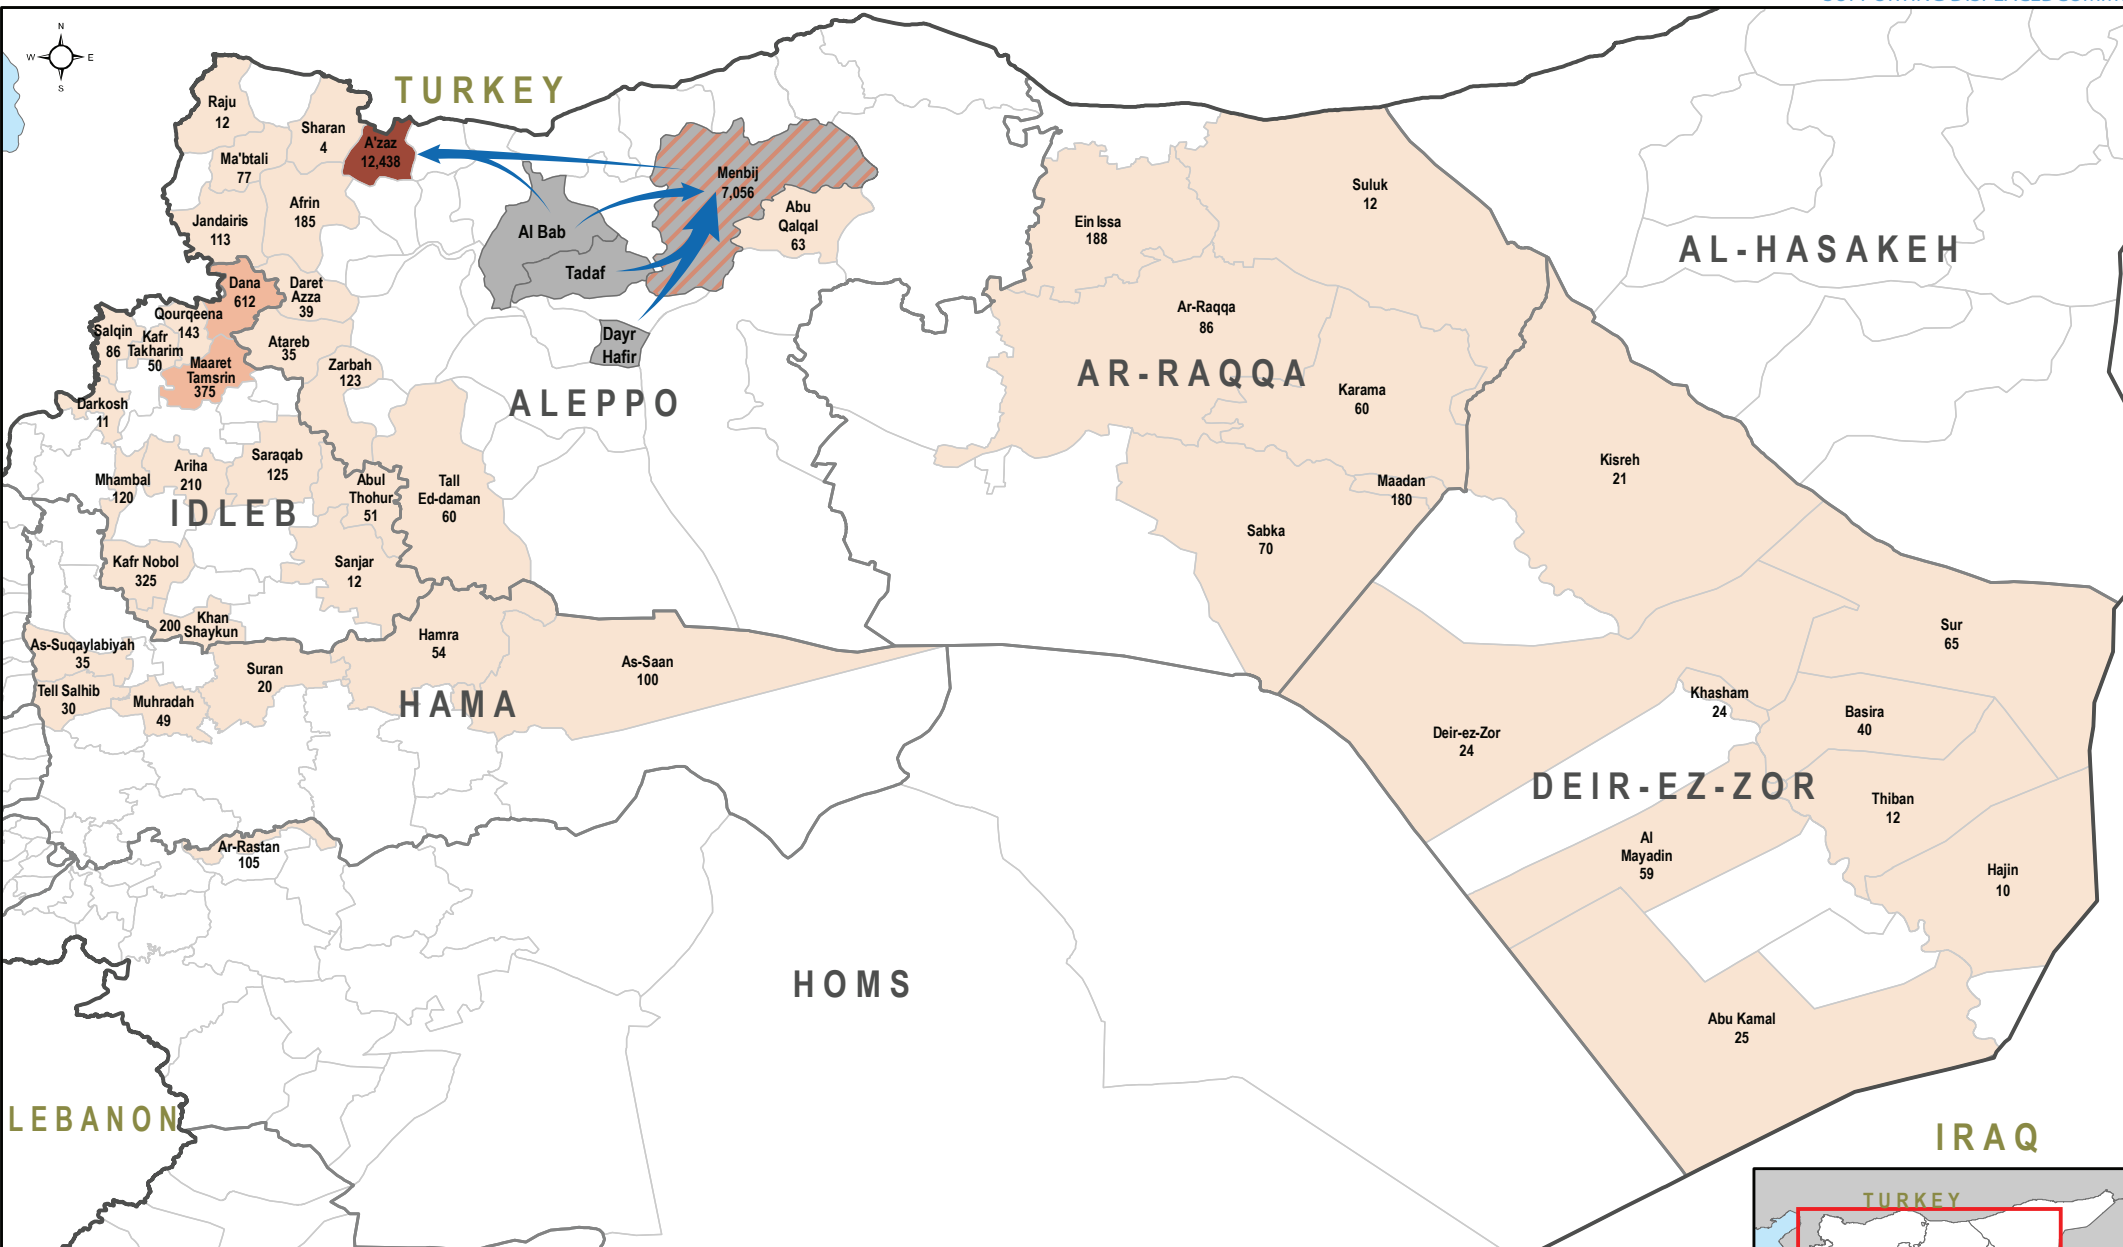

SYRIA - IDP Situation Monitoring Initiative (ISMI) Weekly Update

Major Reported IDP Movements (27/02/17 - 05/03/17)

<p>Number of IDP arrivals (27/02/17 - 05/03/17)</p> <ul style="list-style-type: none"> 0% - 1% 2% - 3% 4% - 30% 31% - 52% 	<p>Displacement type (>500 IDPs)</p> <ul style="list-style-type: none"> Outward displacement Internal & outward displacement 	<p>Administrative boundaries</p> <ul style="list-style-type: none"> Governorate Sub-districts 	<p>Major displacements (>350 IDPs)</p>
--	---	---	--

CCCM Cluster Turkey hub Source: CCCM cluster database, Turkey hub. Feedback: CCCM Cluster Northern Syria. Email: syria.cross.border.info@cccmcluster.org info: <http://www.globalccmcluster.org> <https://www.humanitarianresponse.org>

Data sources: Administrative boundaries: OCHA COD IDP movement data: REACH, SRN Coordinate System: GCS WGS 1984 File: SYR_Map_ISMI_IDP_Movement_08March2016_v2 Contact: reach.mapping@impact-initiatives.org

Disclaimer: The boundaries and names shown and the designations used on this map do not imply official endorsement by the United Nations. The data for this map is reported by humanitarian actors and a limited number of other sources, who may be parties to conflict. The data has not been independently verified and is subject to error or omission, deliberation or otherwise by the various sources. This data is for humanitarian use only.