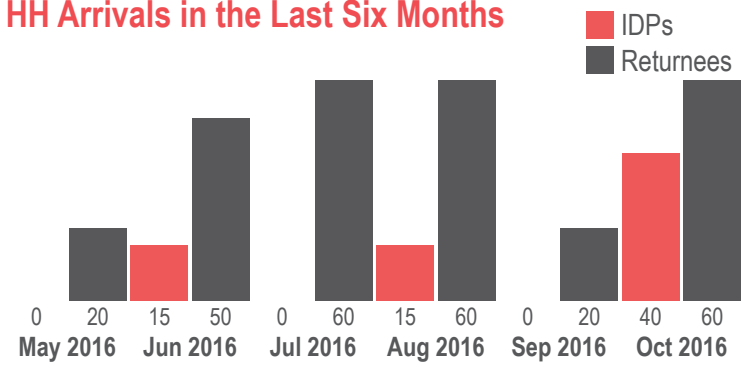

Key Figures

	Households (HH)	Individuals	Avg HH Size
Current residents	1,300	7,800	6.0
IDPs	200	1,200	6.0
Returnees	1,100	6,600	6.0

Size of settlement	514,582 sq m
Average area per person	66 sq m
Altitude	583 m

The site was established in 2001 by 200 households from Peshawar, Pakistan. This was followed by 200 households in 2006 consisting of IDPs from Batikot, Nangarhar and returnees from Punjab, Pakistan. The settlement grew by 150 households in 2009 with IDPs from Achin, Nangarhar and returnees from Peshawar, Pakistan joining the site. In 2012, a fourth influx of 350 households joined the settlement, including IDPs from Batikot, Nangarhar and returnees from Punjab, Pakistan. The settlement continued to grow throughout 2016, with 70 IDP households from Kunar, Nangarhar and Laghman and 330 returnee households entering the site.

The settlement has insufficient drinking water, though it does provide access to health and education facilities. Residents reportedly plan to stay in the settlement as it provides a general sense of security and potential work opportunities in the city.

HH Arrivals in the Last Six Months