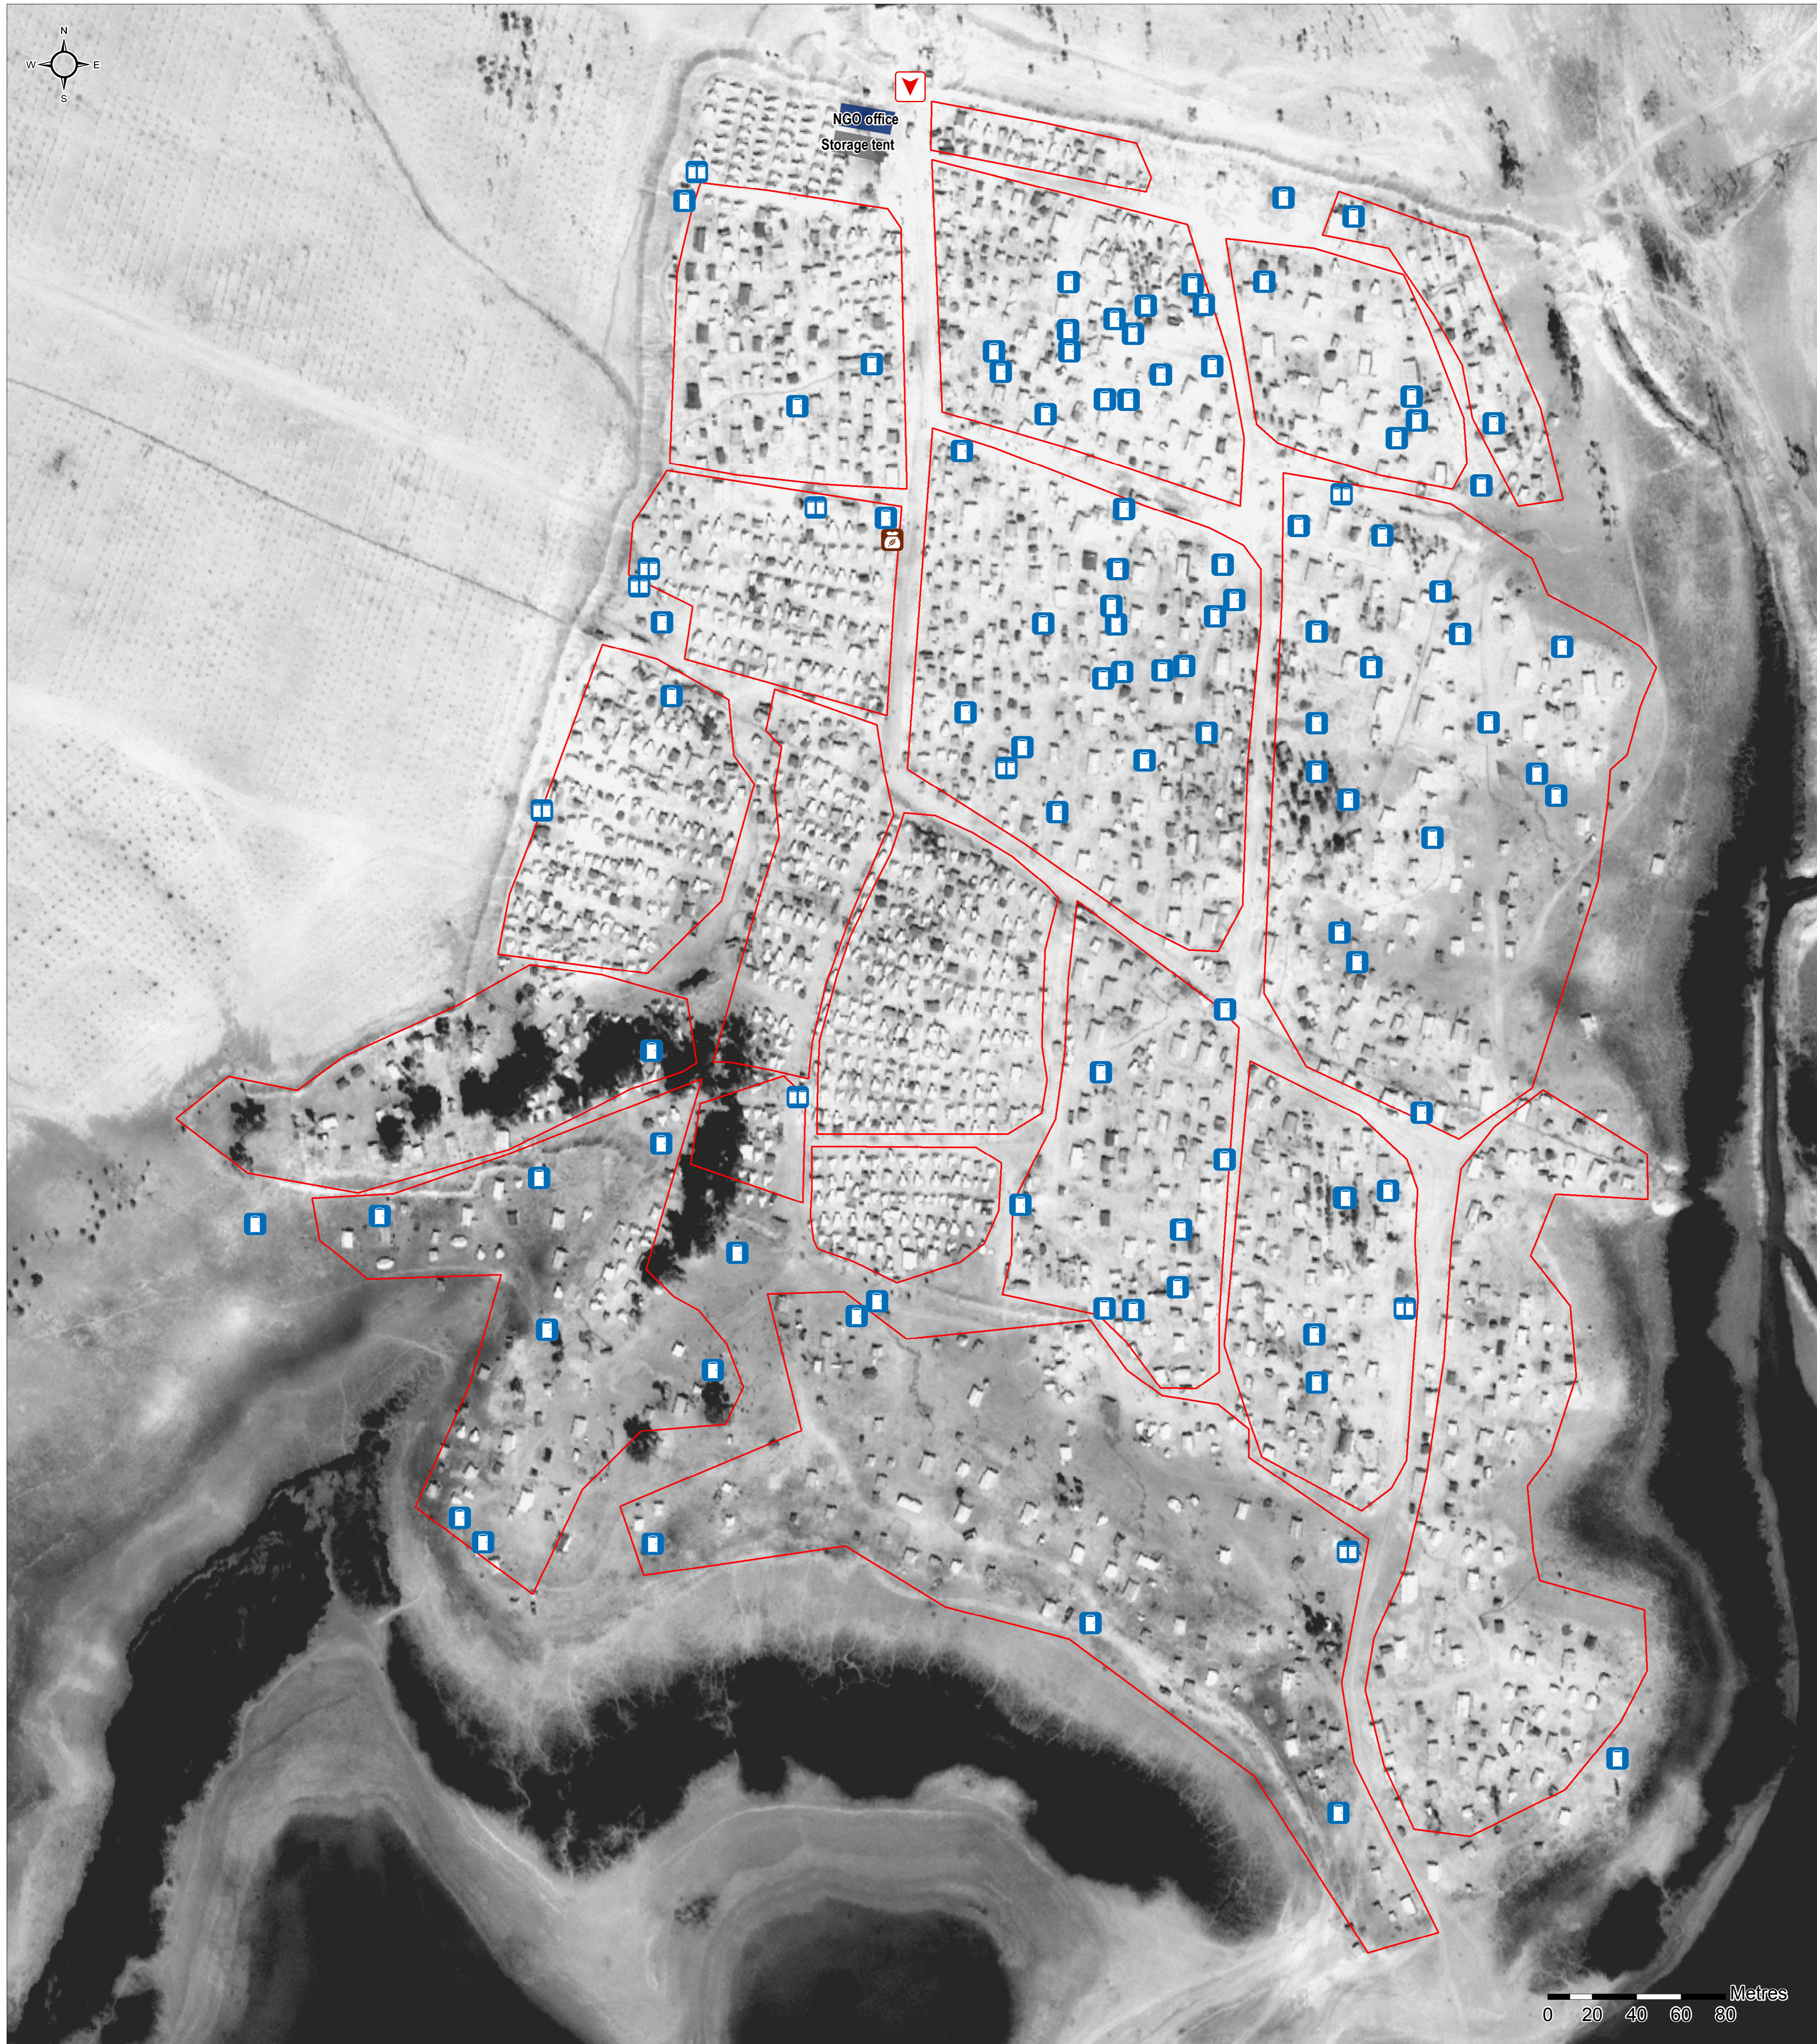

# SYRIA- Twahina IDP Camp

## General Infrastructure - As of July 2018

For Humanitarian Purposes Only  
Production date : 23 August 2018

- |  |                              |  |                    |  |        |
|--|------------------------------|--|--------------------|--|--------|
|  | Camp management / NGO office |  | Entrance           |  | Blocks |
|  | Storage                      |  | Latrine (single)   |  |        |
|  |                              |  | Latrine (multiple) |  |        |
|  |                              |  | Shop               |  |        |

Data Sources:  
Infrastructure: REACH  
Satellite Imagery: Pleiades-1 from 24 April 2018  
Copyright: ©CNES 2018  
Distribution: Airbus DS  
Projection: WGS 1984 UTM Zone 37N  
File: SYR\_Map\_Twahina\_Camp\_July2018  
Contact: [mena.reach@impact-initiatives.org](mailto:mena.reach@impact-initiatives.org)

Note: Data, designations and boundaries contained on this map are not warranted to be error-free and do not imply acceptance by the REACH partners, associates or donors mentioned on this map.