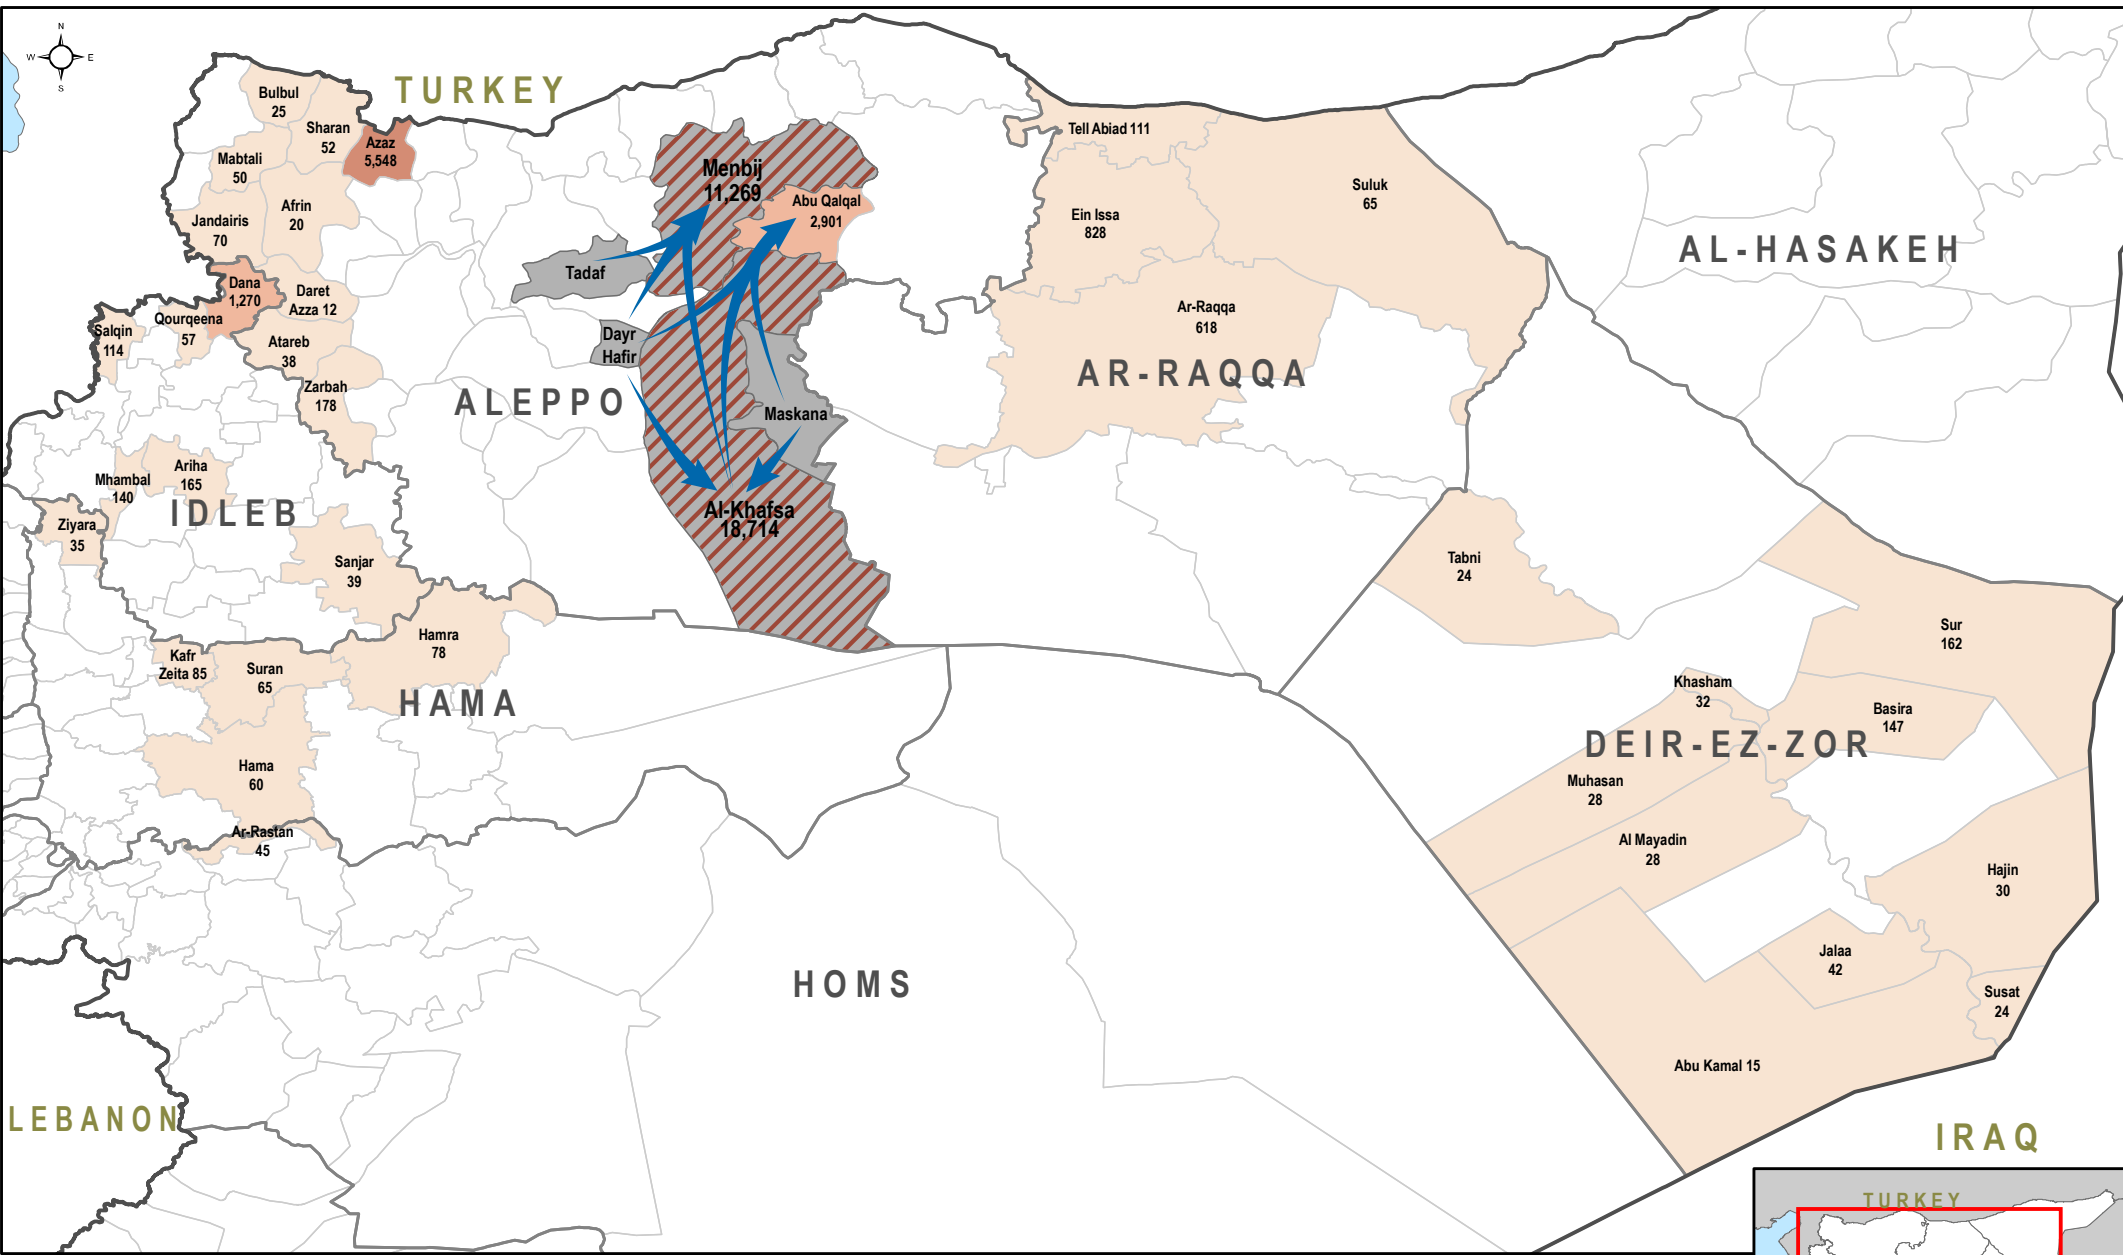

SYRIA - IDP Situation Monitoring Initiative (ISMI) Weekly Update

Major Reported IDP Movements (06/03/17 - 12/03/17)

Number of IDP arrivals (06/03/17 - 12/03/17) 	Displacement type (>1300 IDPs) 	Administrative boundaries 	Major displacements (>500 IDPs)
---	--	--------------------------------------	---

CCCM Cluster Turkey hub Source: CCCM cluster database, Turkey hub. Feedback: CCCM Cluster Northern Syria. Email: syria.cross.border.info@cccmcluster.org info: <http://www.globalccmcluster.org> <https://www.humanitarianresponse.org>

Data sources: Administrative boundaries: OCHA COD IDP movement data: REACH, SRN Coordinate System: GCS WGS 1984 File: SYR_Map_ISMI_IDP_Movement_16March2016 Contact: reach.mapping@impact-initiatives.org

Disclaimer: The boundaries and names shown and the designations used on this map do not imply official endorsement by the United Nations. The data for this map is reported by humanitarian actors and a limited number of other sources, who may be parties to conflict. The data has not been independently verified and is subject to error or omission, deliberation or otherwise by the various sources. This data is for humanitarian use only.